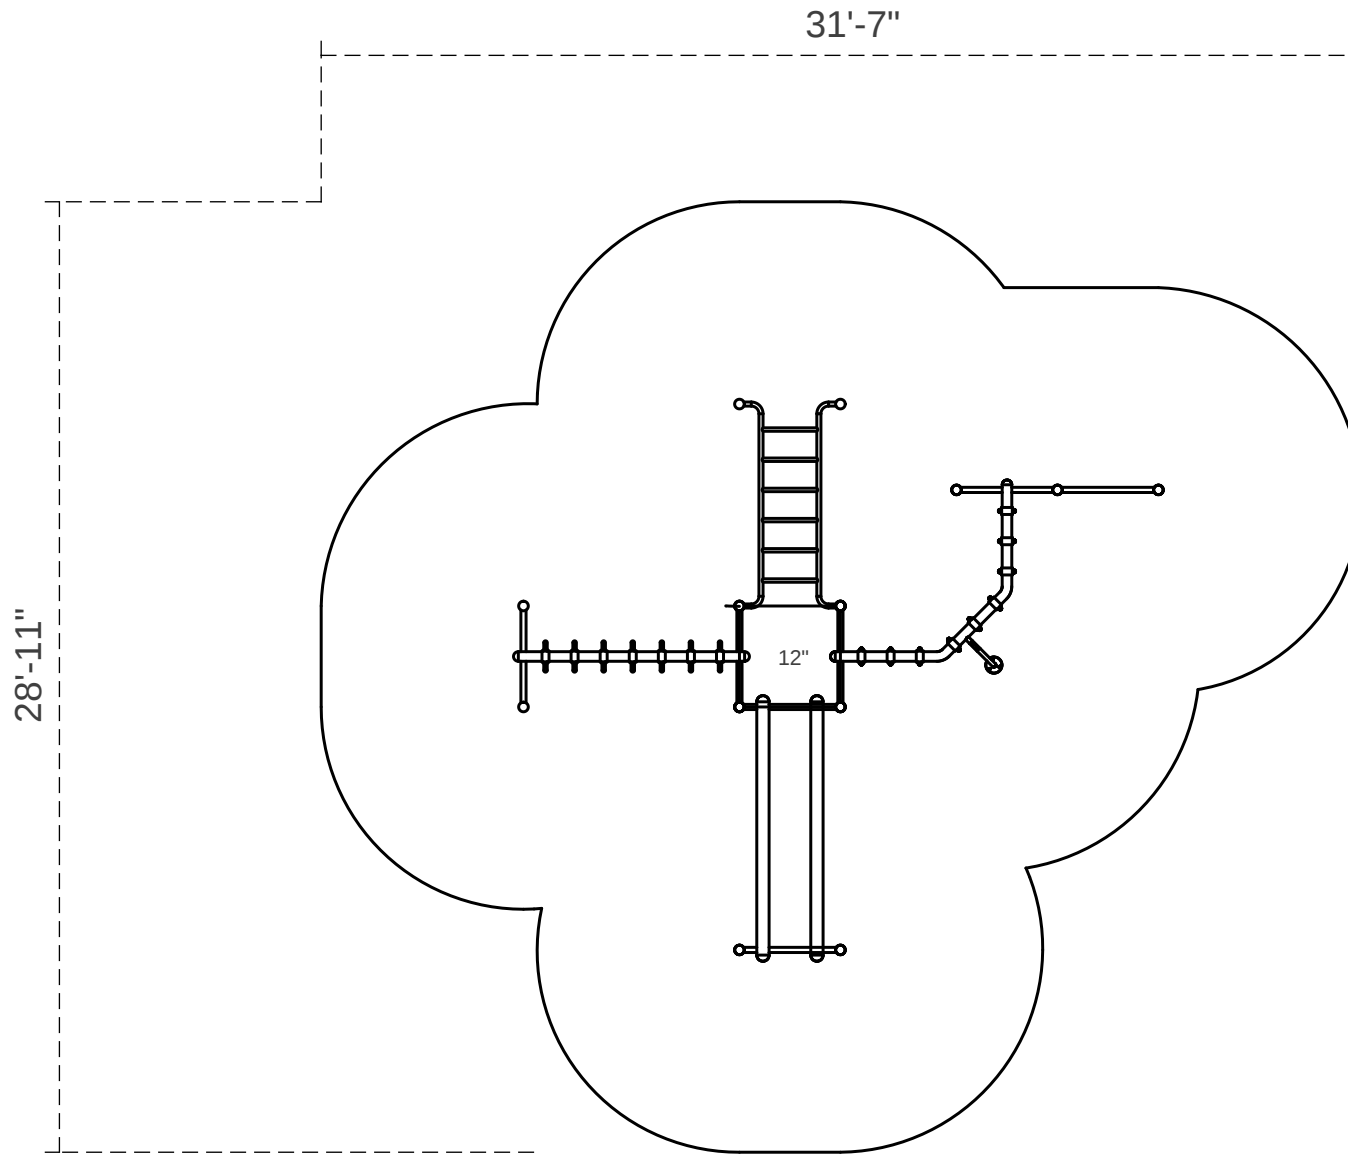

San Mateo

Footprint: 16'-11" x 19'-7"
Use Zone: 28'-11" x 31'-7"

SKU: PKP114