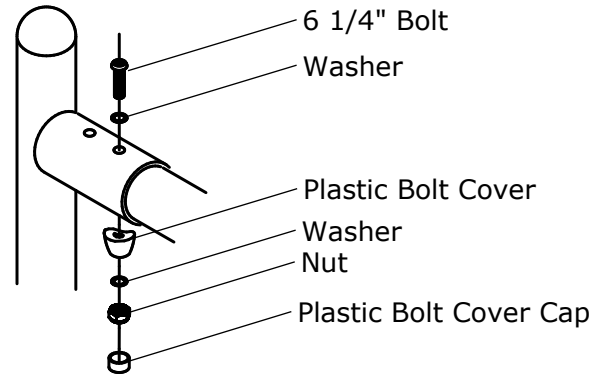

5.0-inch Single Post Cantilever Swing

Part Name	Qty
5.0-inch Single "L" Post	2
Top Rail	1
Cantilever	2
Shackle	8
6 1/4" Bolt	8
Washer	16
Nut	8
Plastic Bolt Cover	8
Plastic Bolt Cover Cap	8