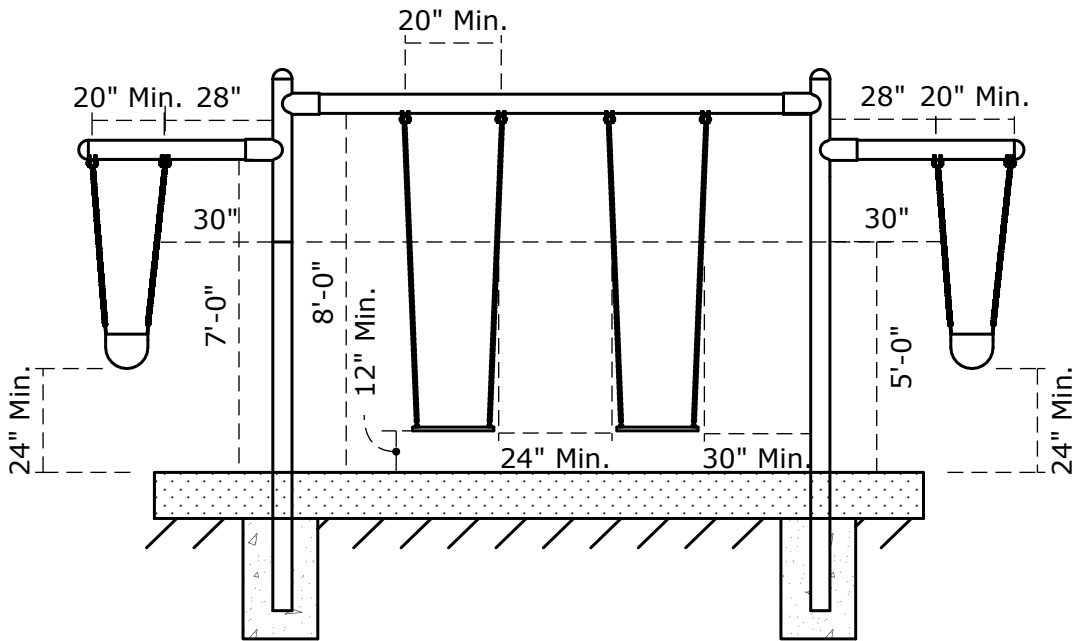

5.0-inch Single Post Cantilever Swing

Part Name	Qty
5.0-inch Single "L" Post	2
Top Rail	1
Cantilever	2
Shackle	8
6 1/4" Bolt	8
Washer	16
Nut	8
Plastic Bolt Cover	8
Plastic Bolt Cover Cap	8