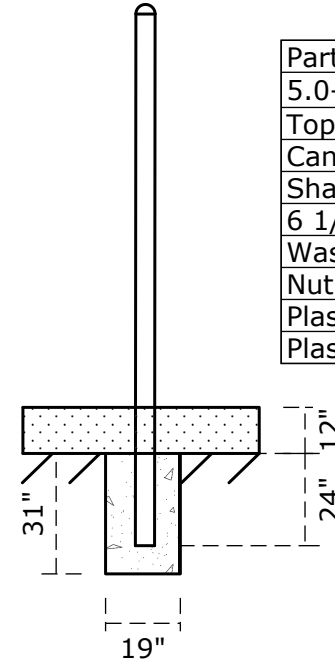

5.0-inch Single Post Cantilever Swing

Part Name	Qty
5.0-inch Single "L" Post	2
Top Rail	1
Cantilever	2
Shackle	8
6 1/4" Bolt	8
Washer	16
Nut	8
Plastic Bolt Cover	8
Plastic Bolt Cover Cap	8