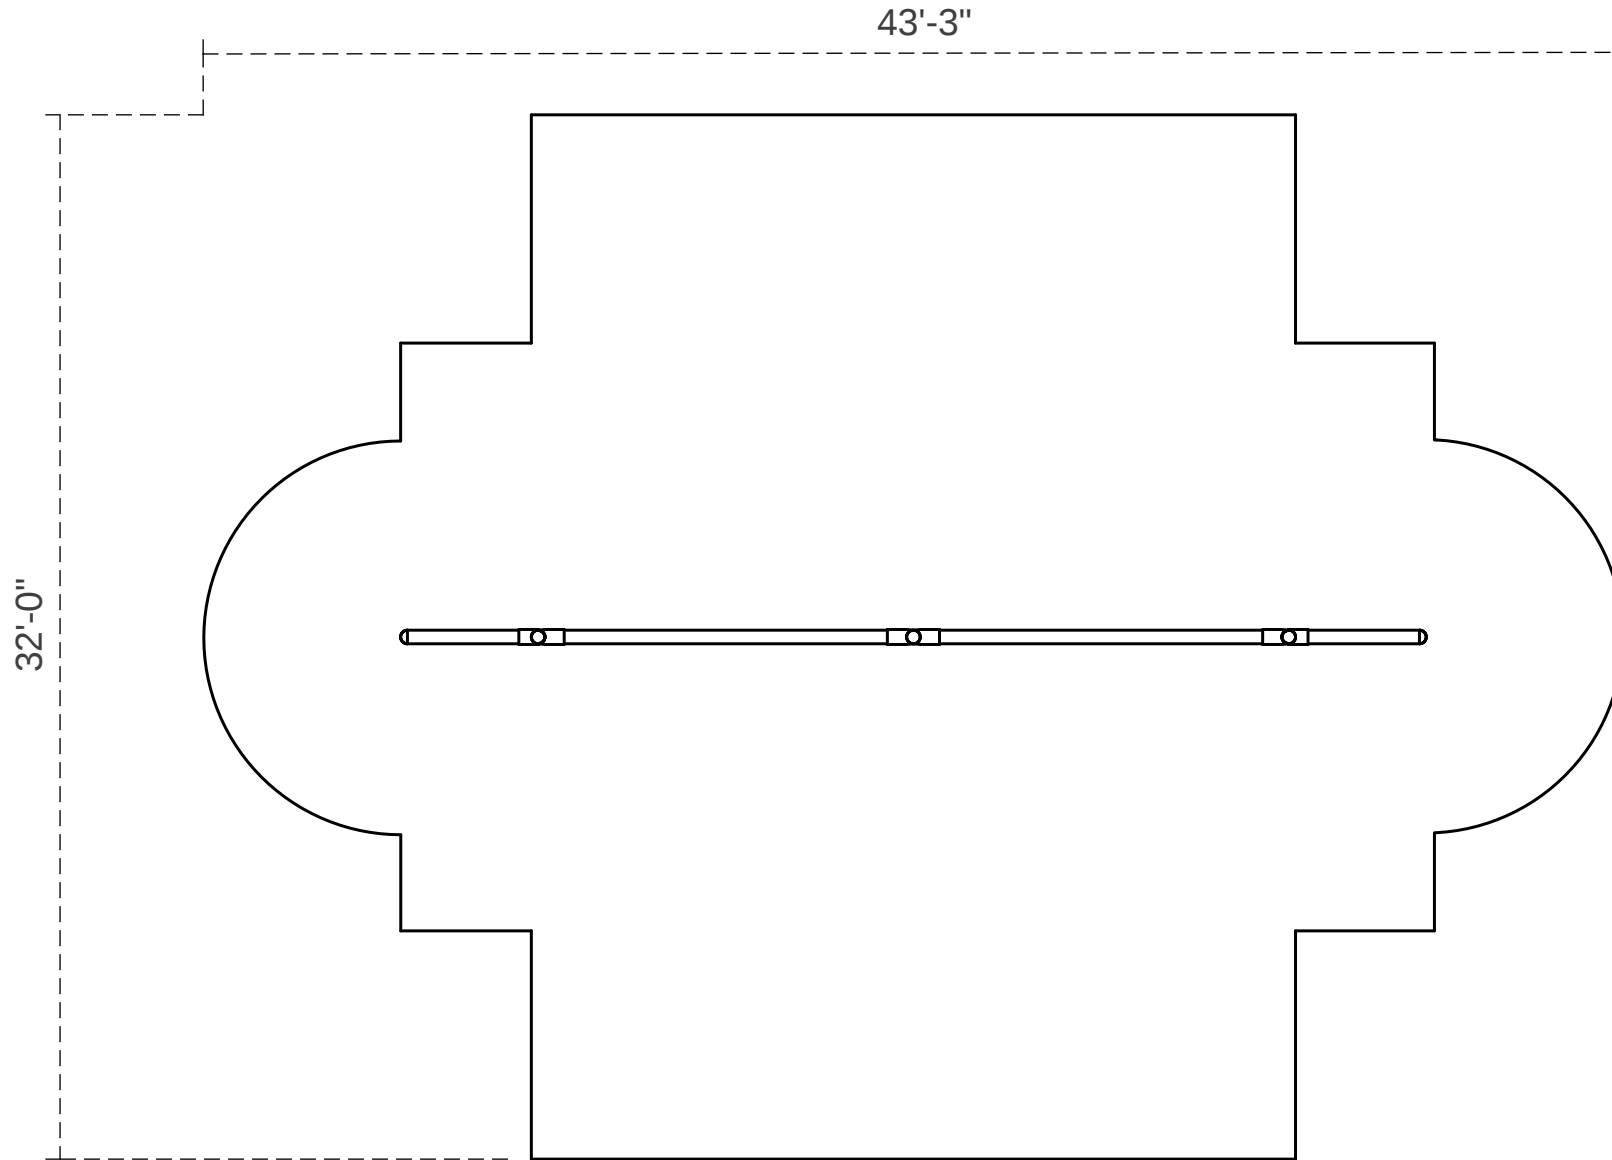

# 2-Bay 2-Cantilever Single Post Swing

**Footprint:** 0'-5" x 31'-3"  
**Use Zone:** 32'-0" x 43'-3"

**SKU:** PSW220