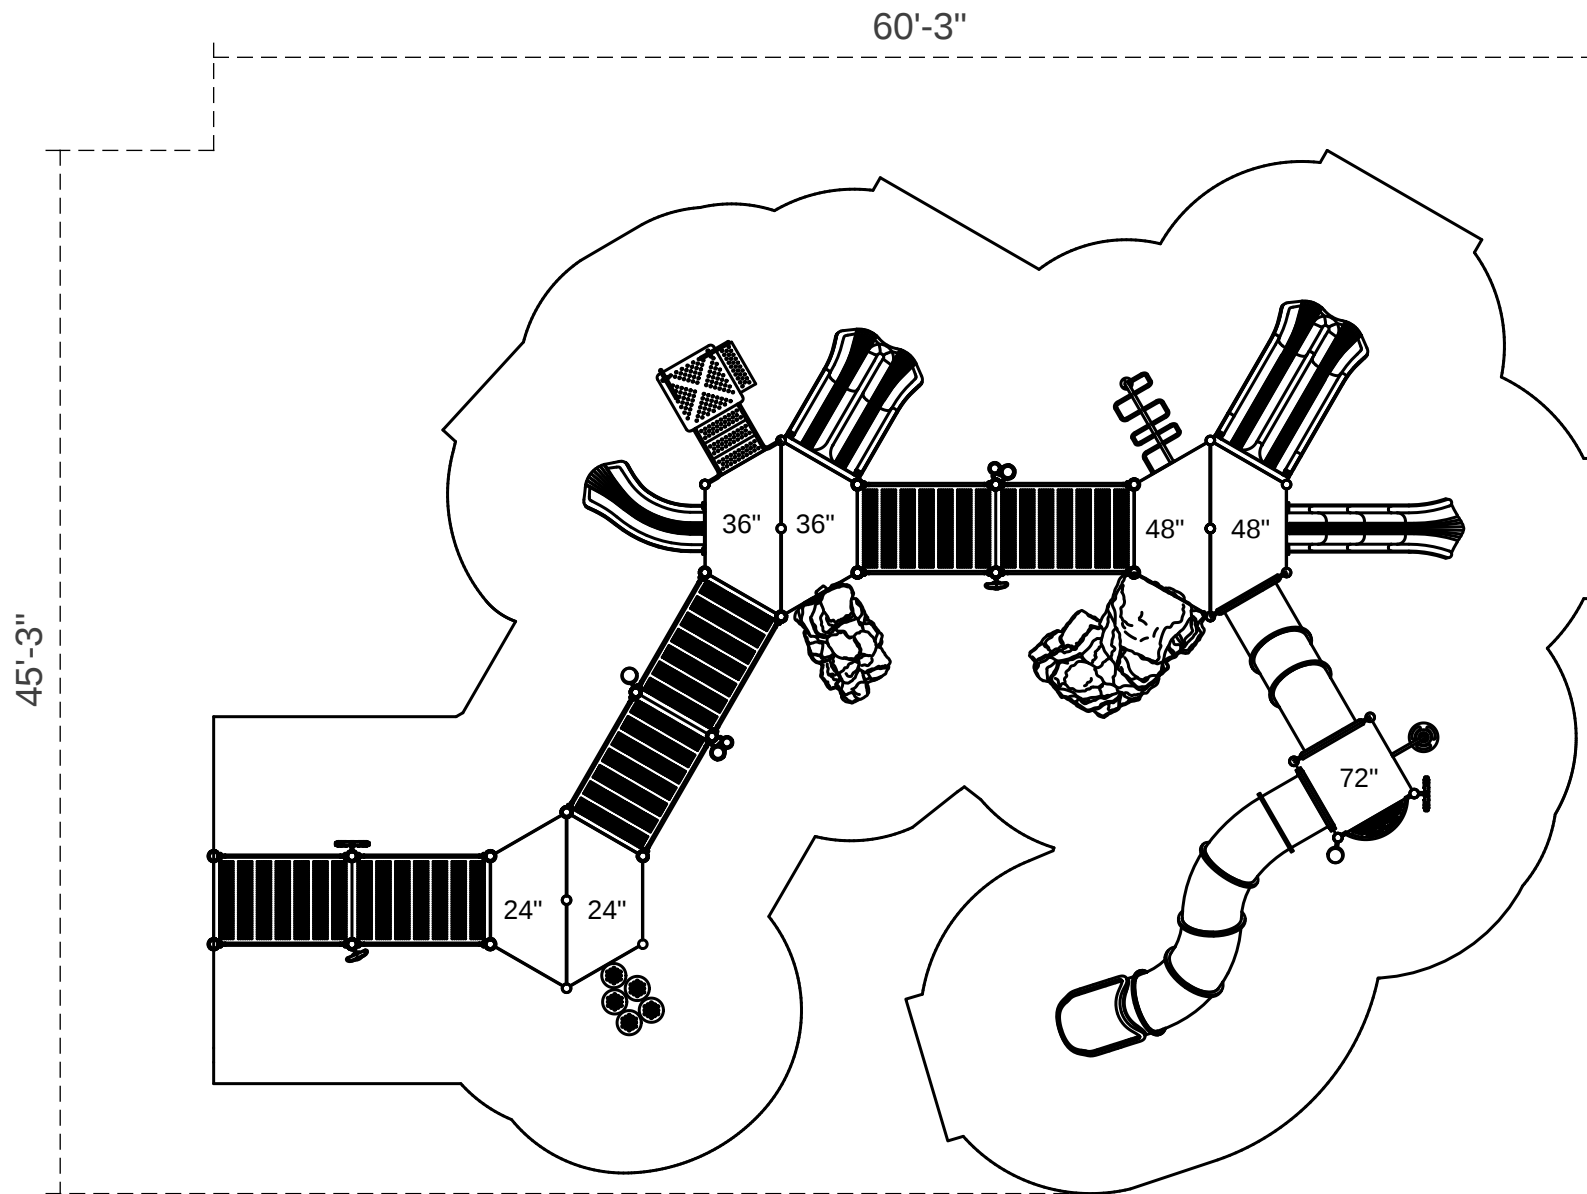

Riverbend Run

Footprint: 32'-3" x 54'-3"
Use Zone: 45'-3" x 60'-3"

SKU: PFA004