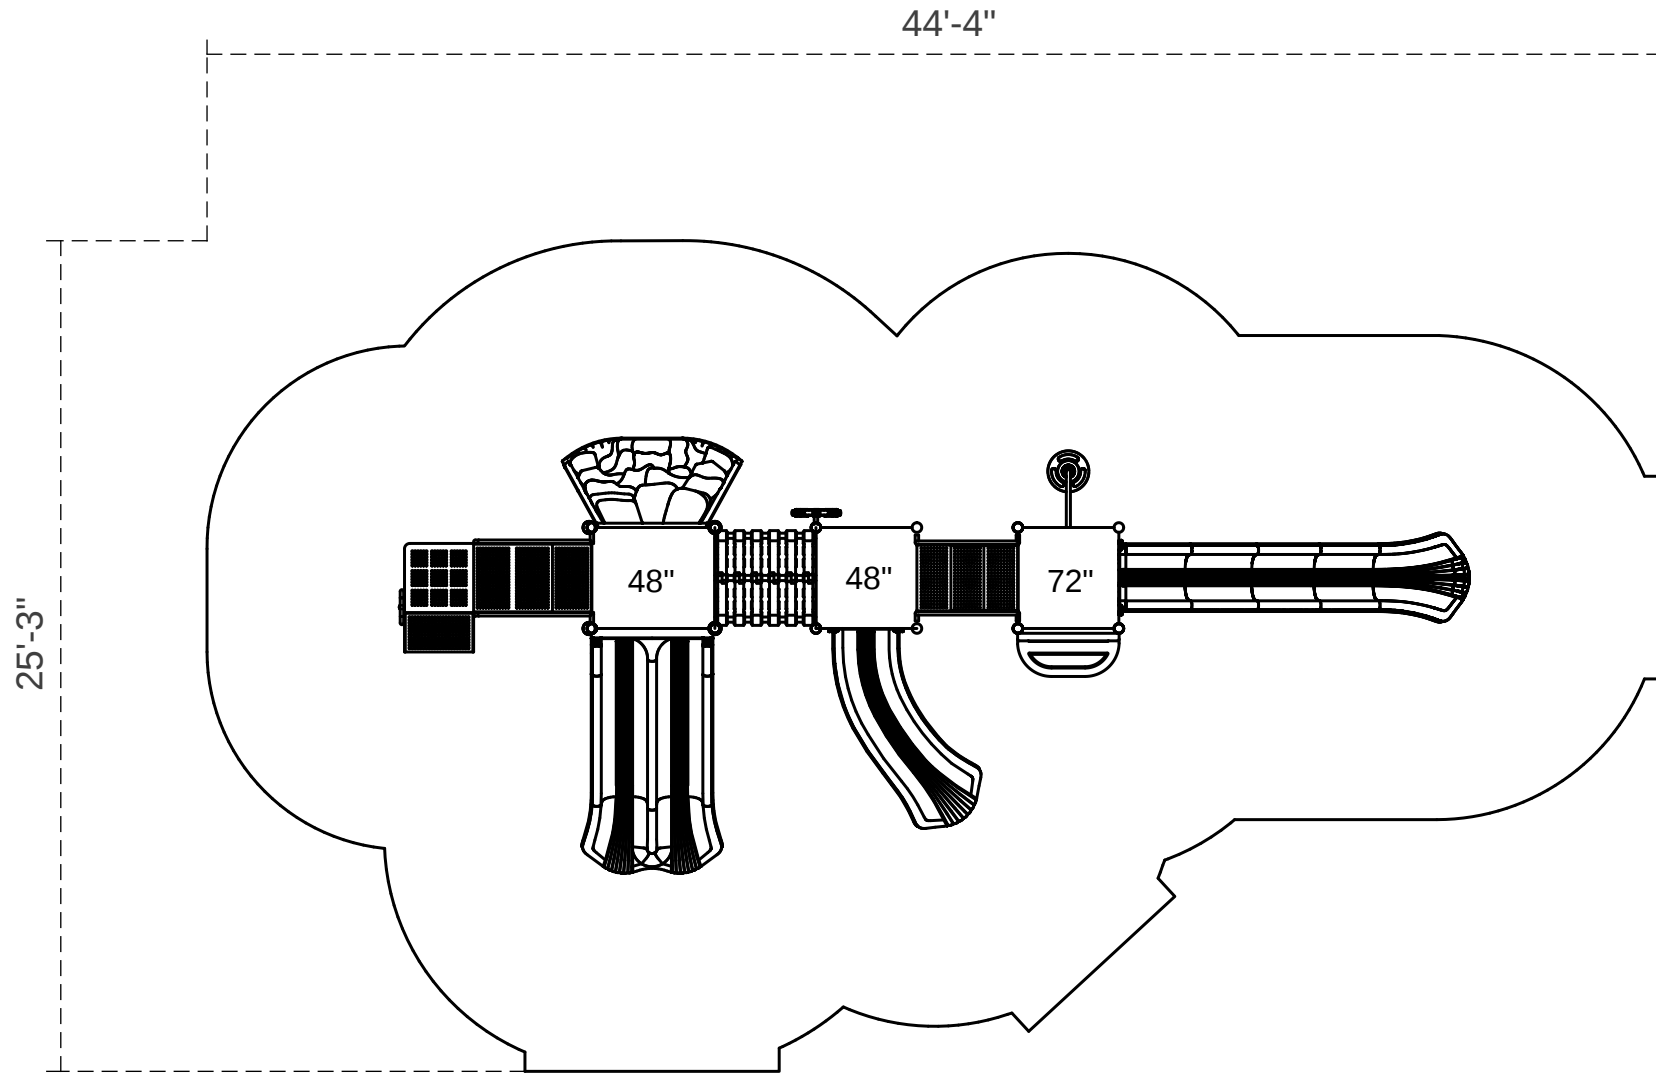

Ladera Heights

Footprint: 13'-3" x 32'-4"
Use Zone: 25'-3" x 44'-4"

SKU: PKP021