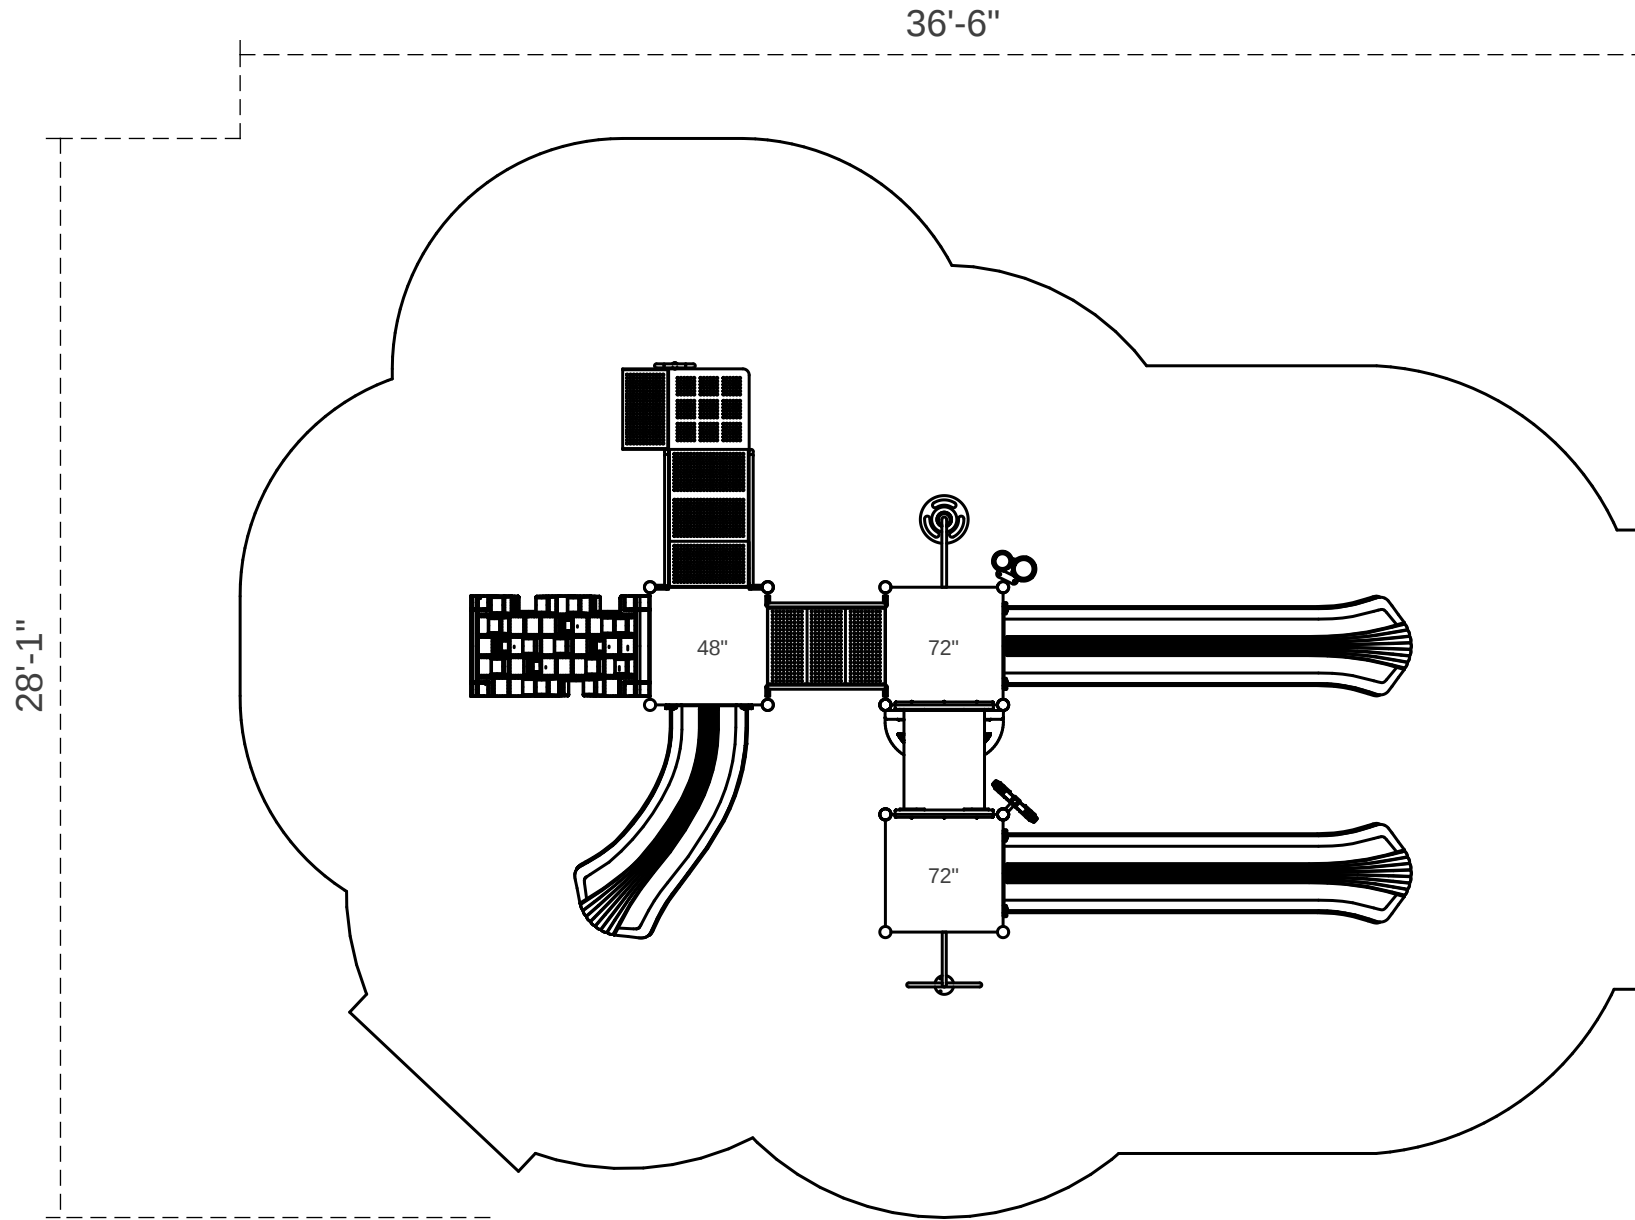

Keystone Crossing

Footprint: 16'-1" x 24'-6"
Use Zone: 28'-1" x 36'-6"

SKU: PKP027