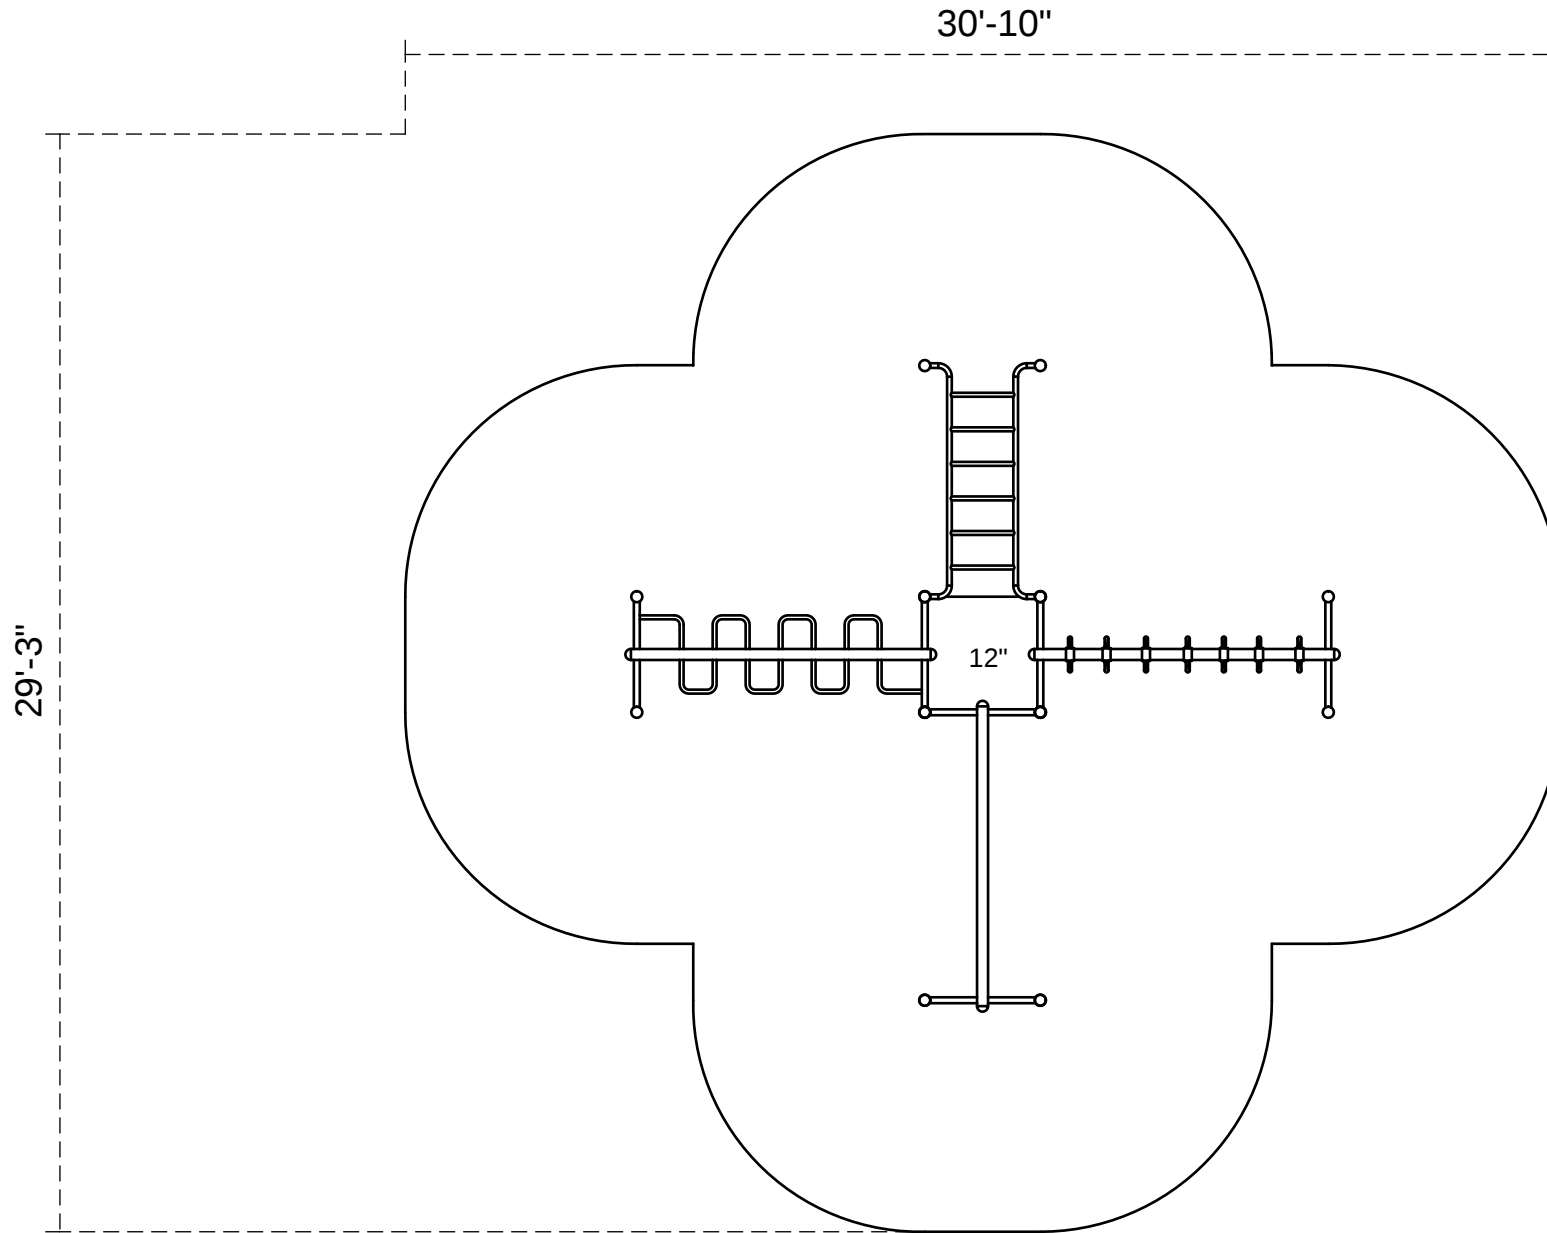

Waverly Woods

Footprint: 17'-3" x 18'-10"
Use Zone: 29'-3" x 30'-10"

SKU: PKP022