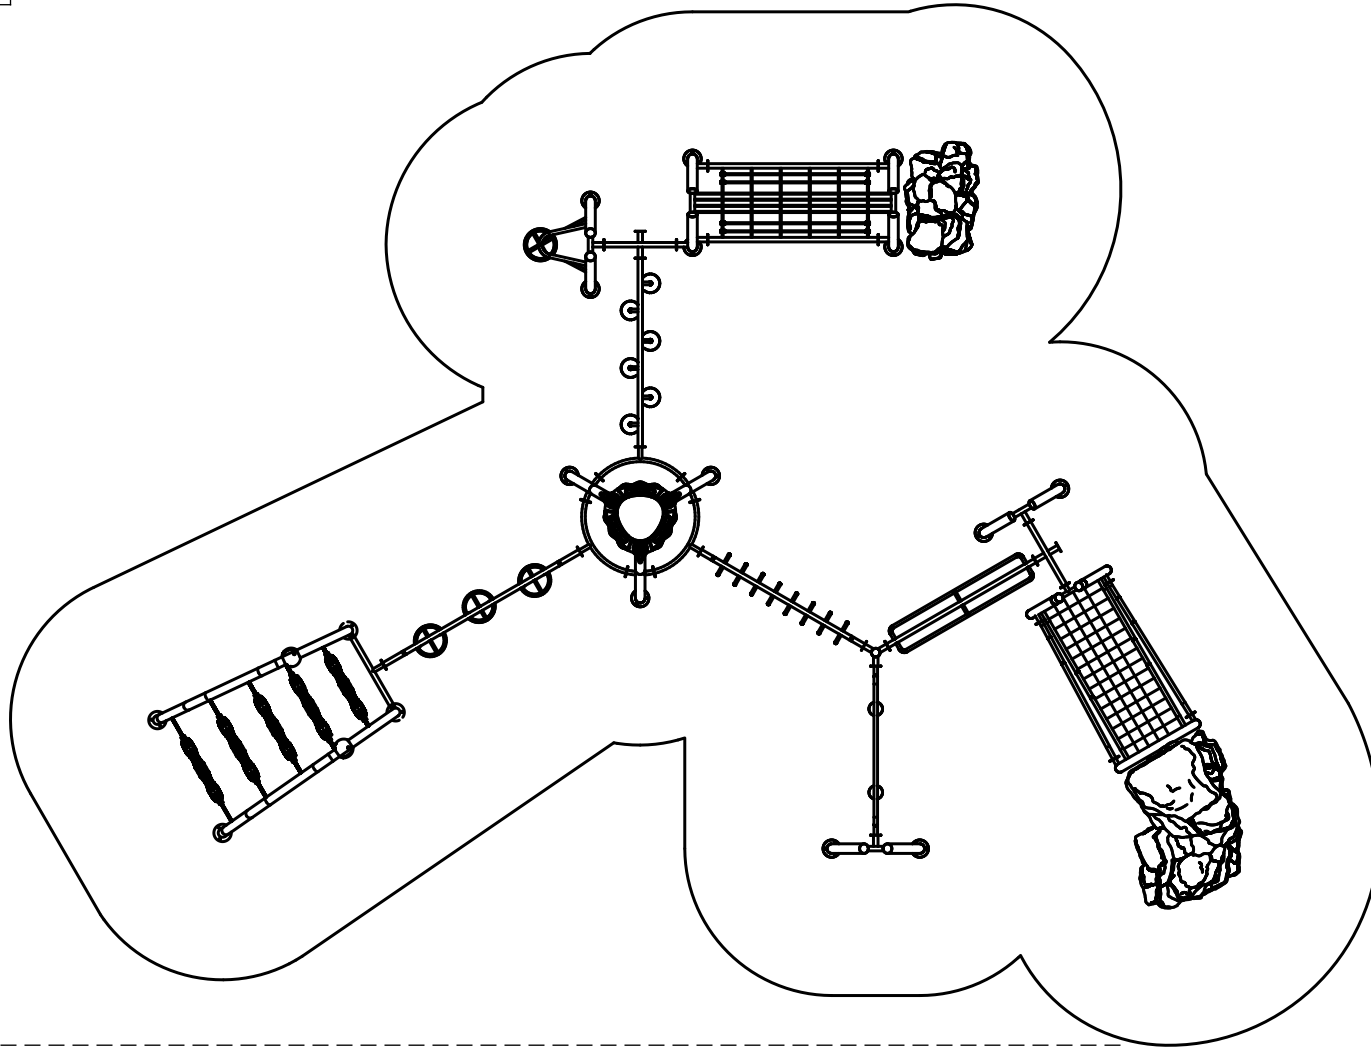

Silver Star

59'-5"

45'-2"

Footprint: 32'-2" x 47'-5"
Use Zone: 45'-2" x 59'-5"

SKU: PGP005