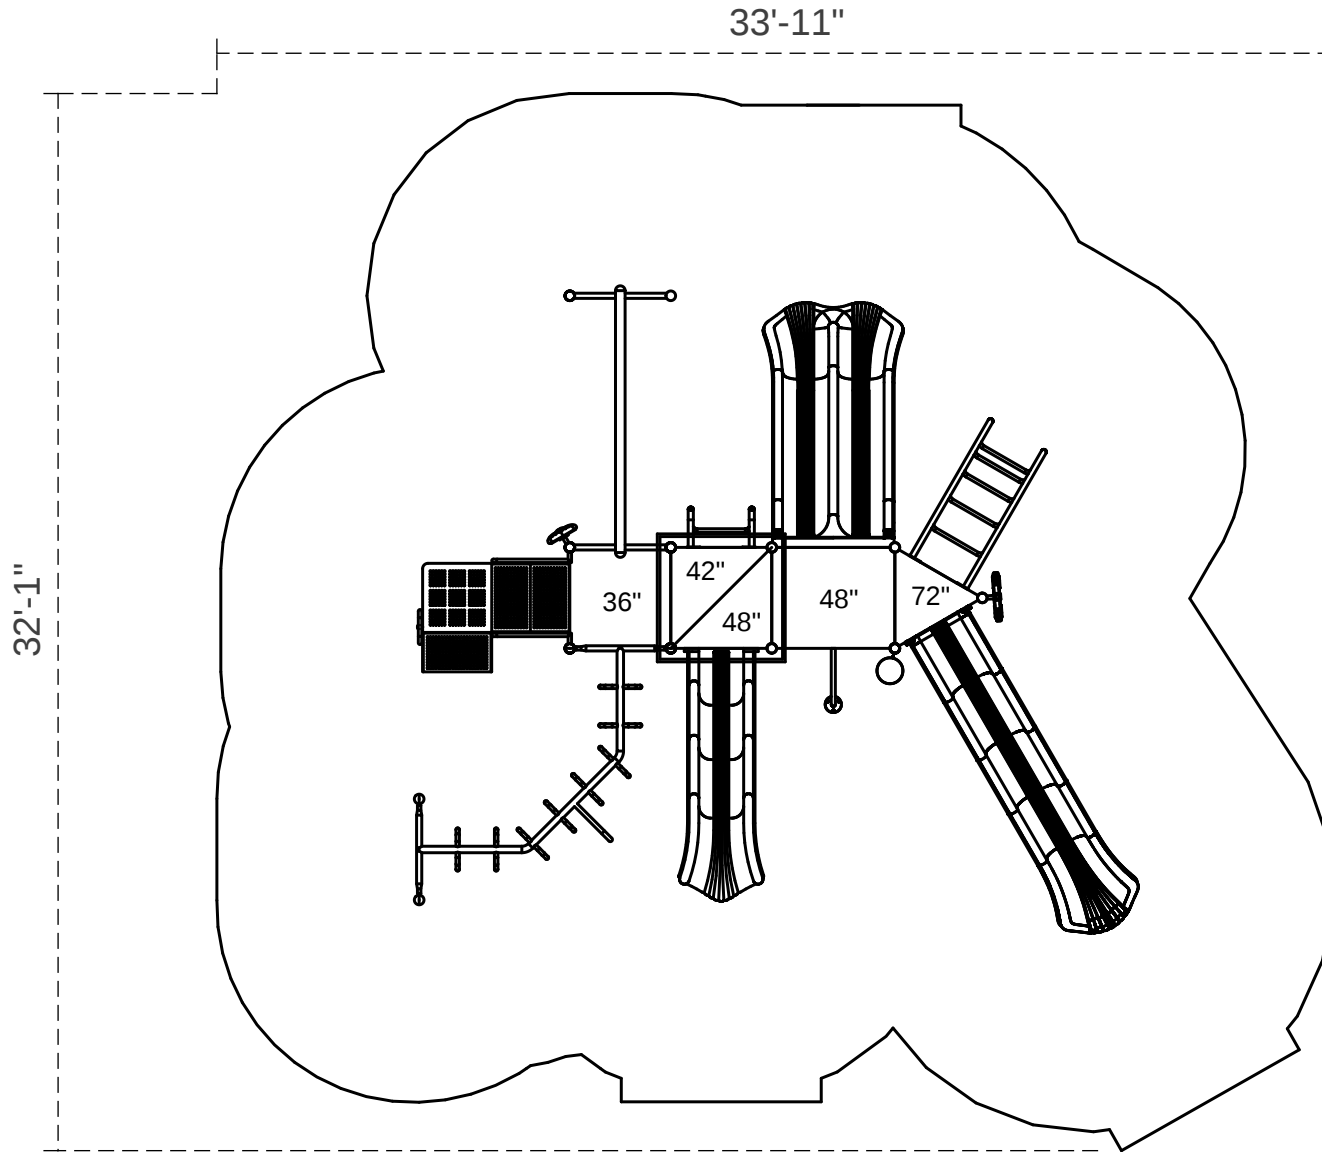

Imperial Springs

Footprint: 21'-11" x 20'-1"
Use Zone: 33'-11" x 32'-1"

SKU: PKP024