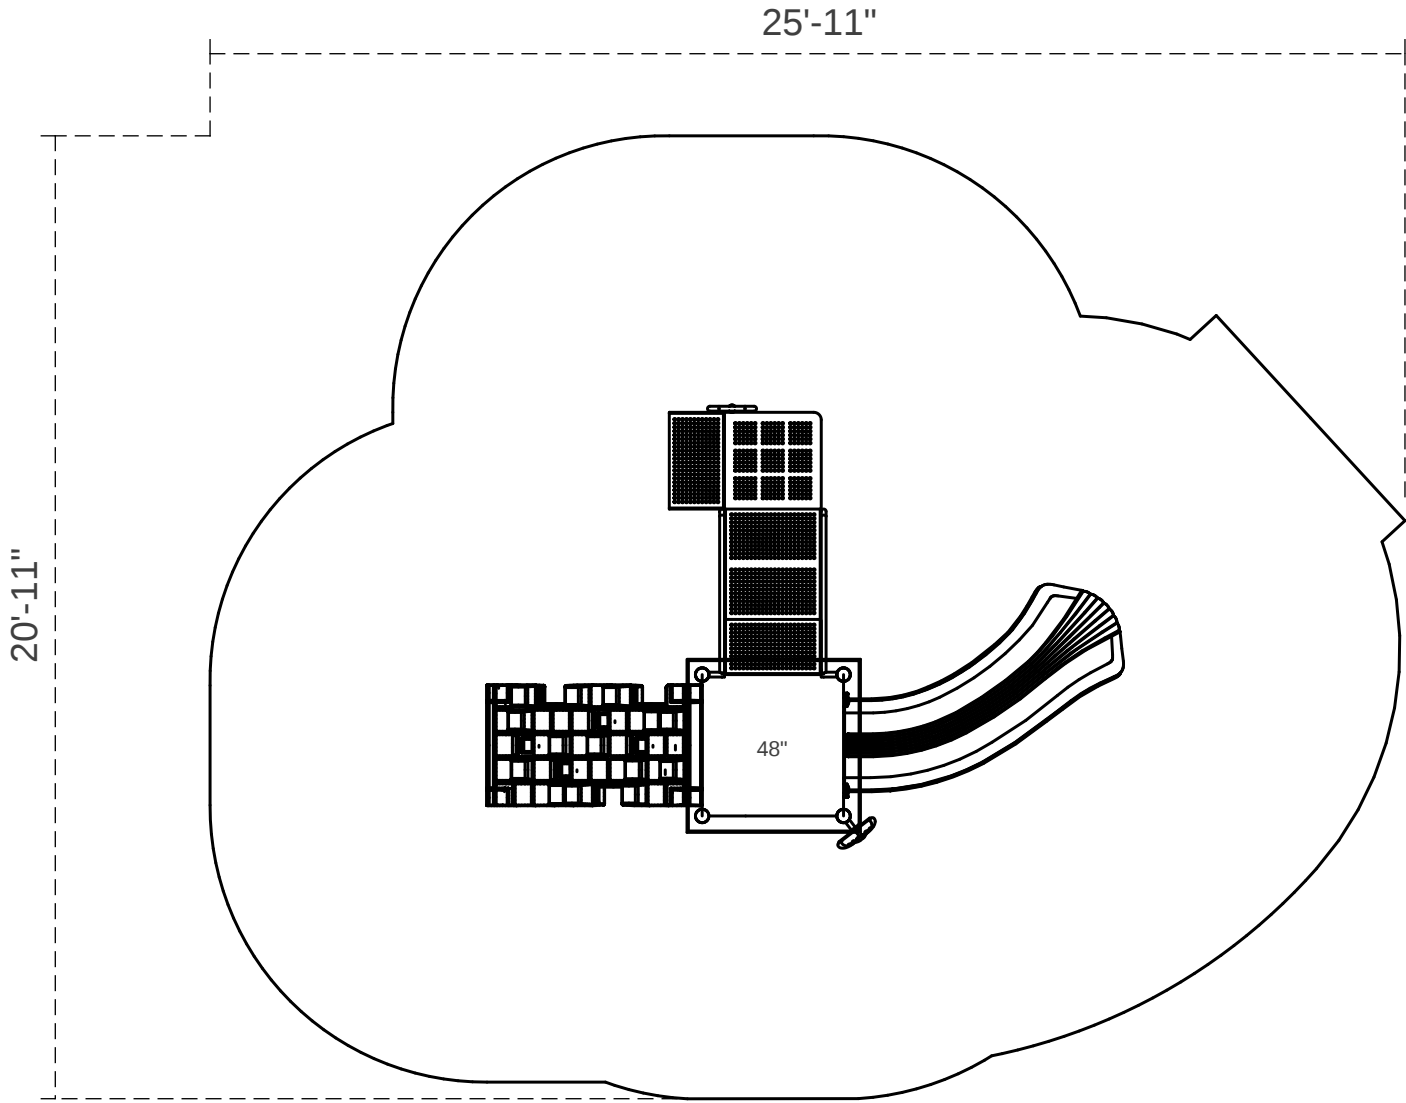

Eagles Perch

Footprint: 8'-11" x 13'-11"
Use Zone: 20'-11" x 25'-11"

SKU: PKP026

Created On: January 6, 2021

The information provided on this sheet is subject to change without notice.