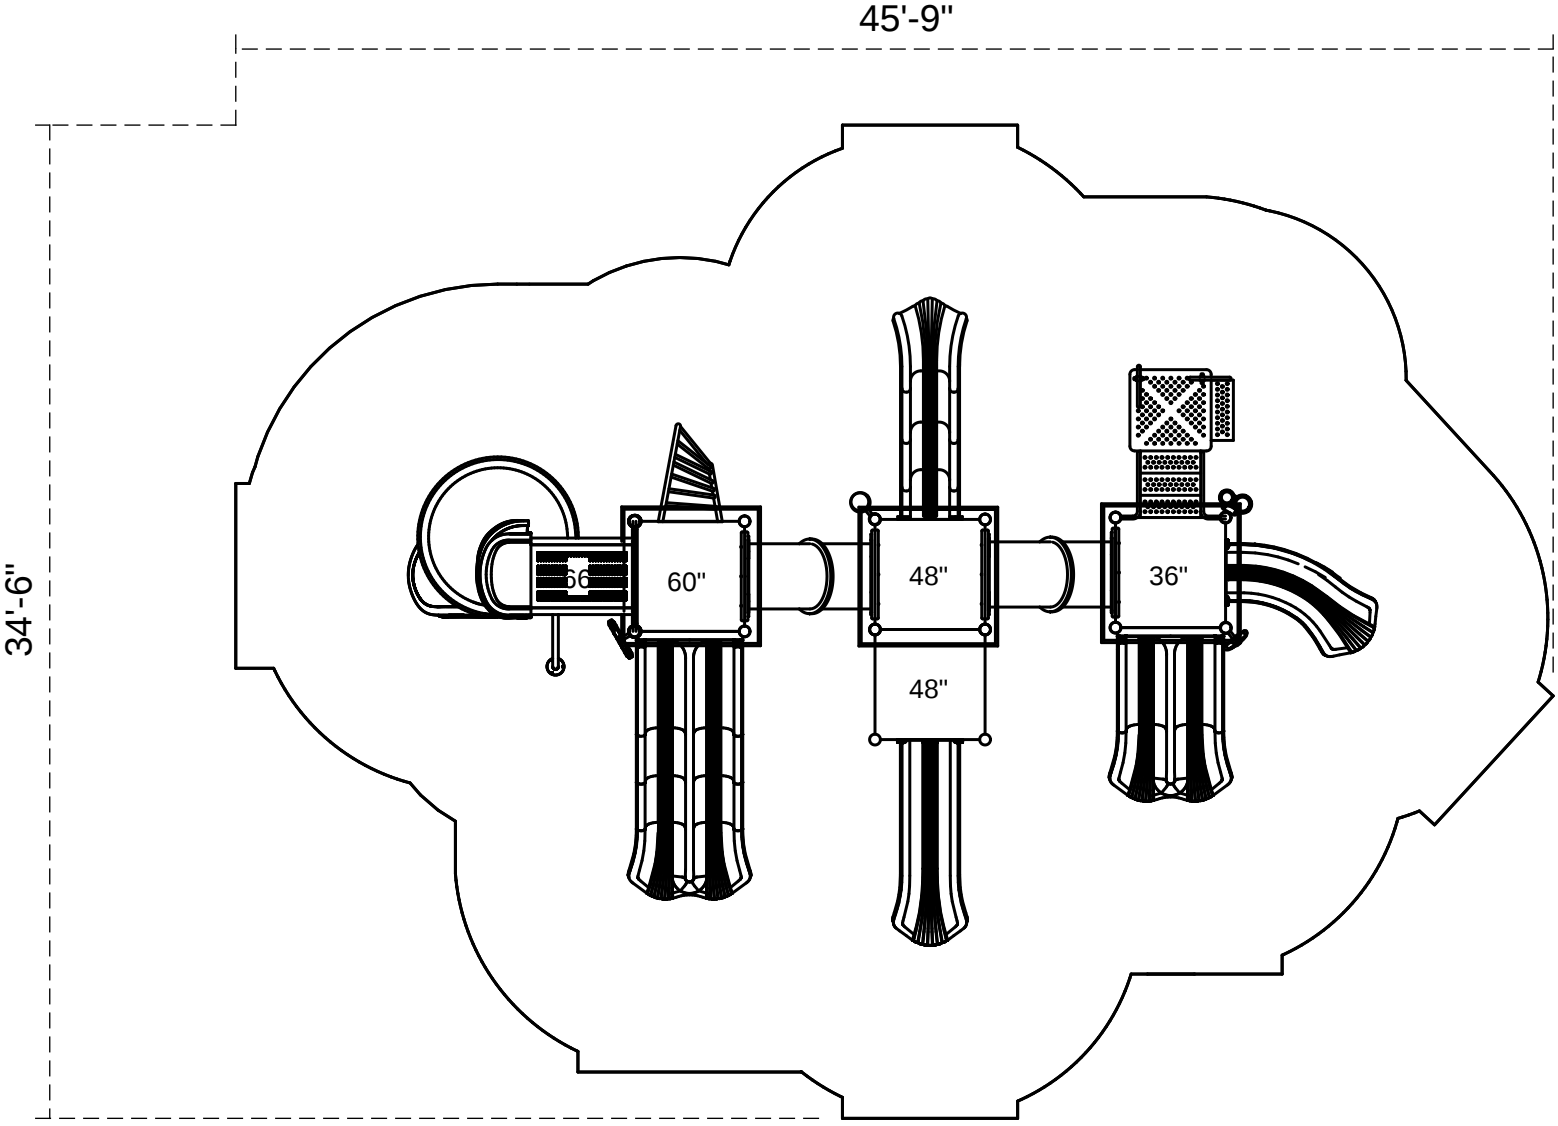

# Hidden Oak

Footprint: 22'-6" x 33'-9"  
Use Zone: 34'-6" x 45'-9"

SKU: PMF047

Created On: January 28, 2021

The information provided on this sheet is subject to change without notice.