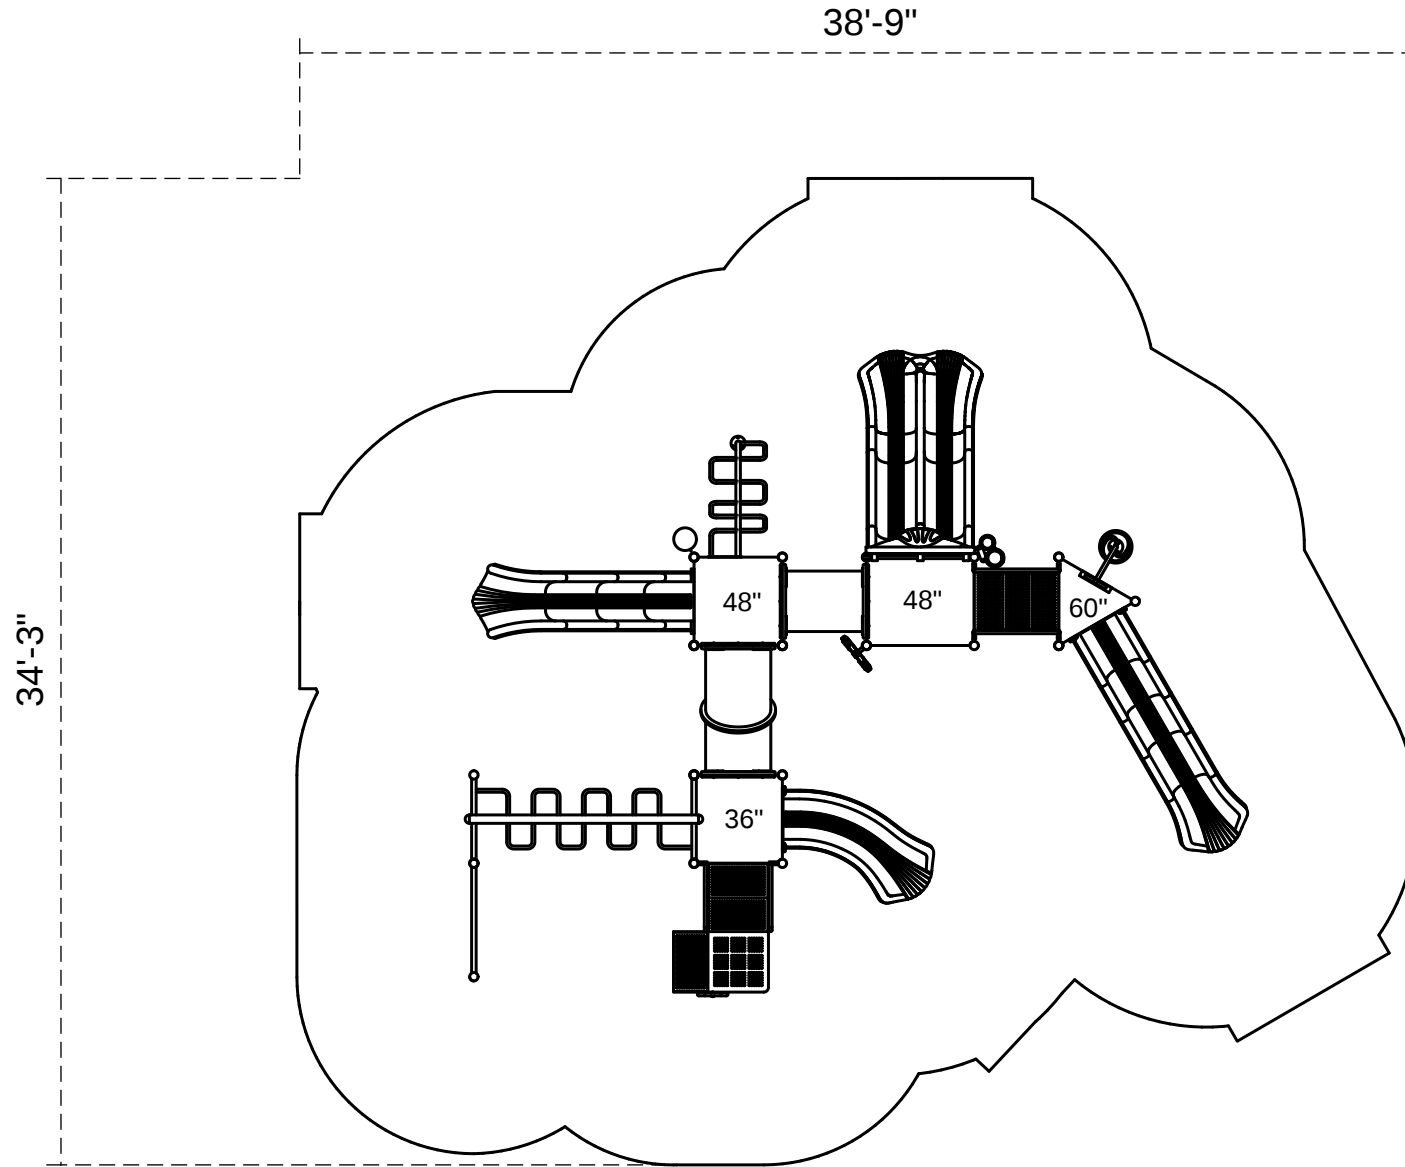

Grand Venetian

Footprint: 22'-3" x 26'-9"
Use Zone: 34'-3" x 38'-9"

SKU: PKP029