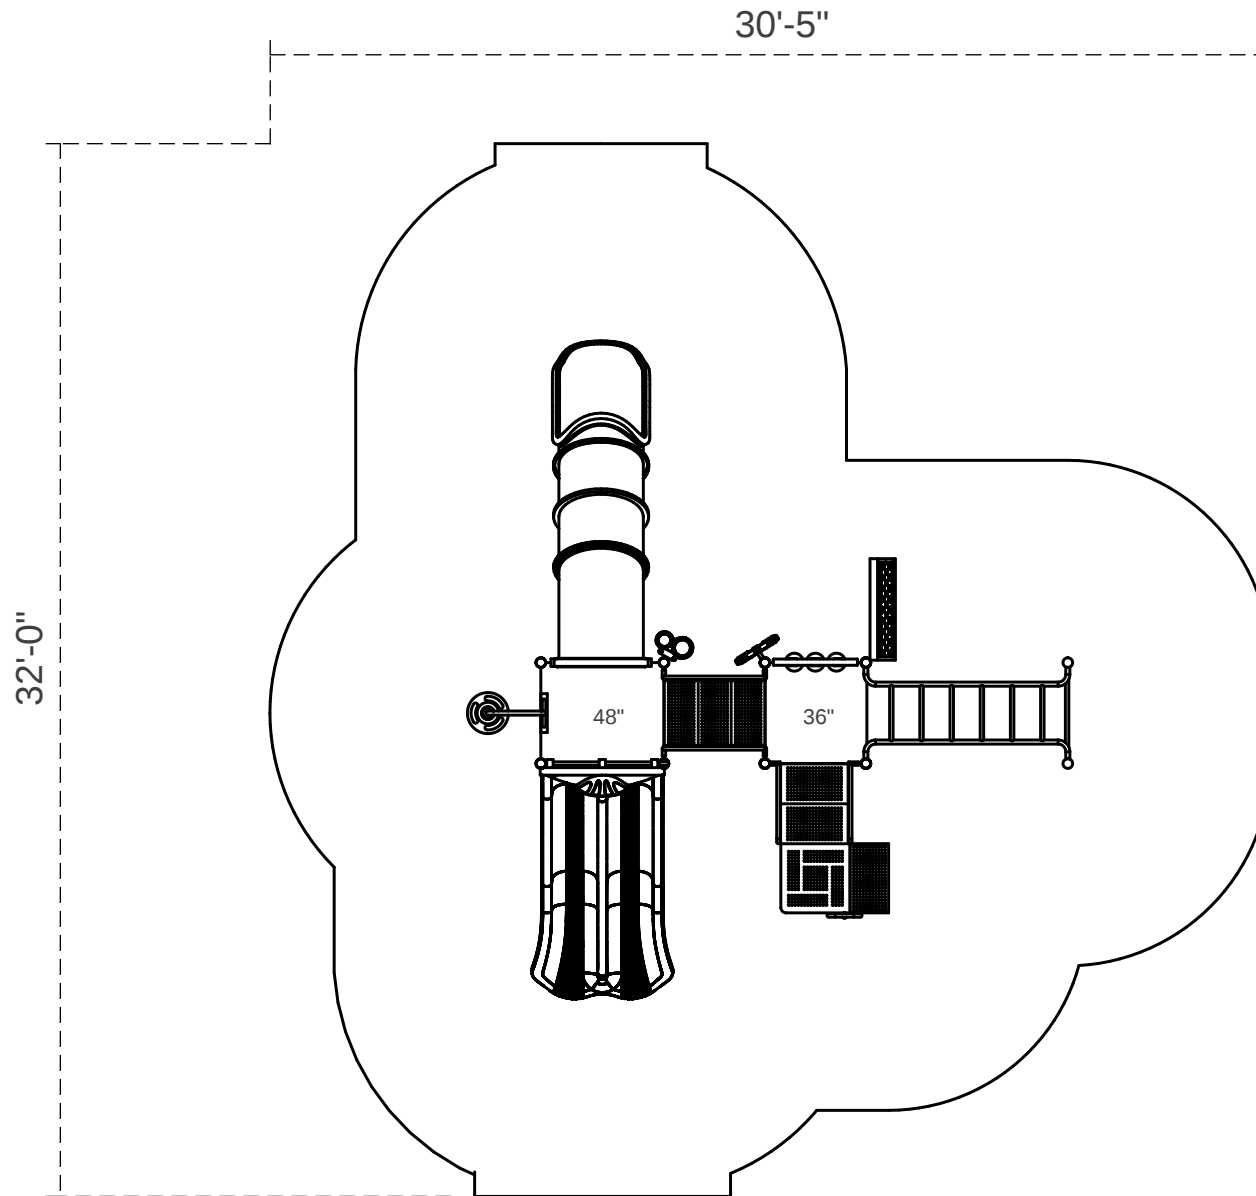

Tidewater Club

Footprint: 20'-0" x 18'-5"
Use Zone: 32'-0" x 30'-5"

SKU: PKP007