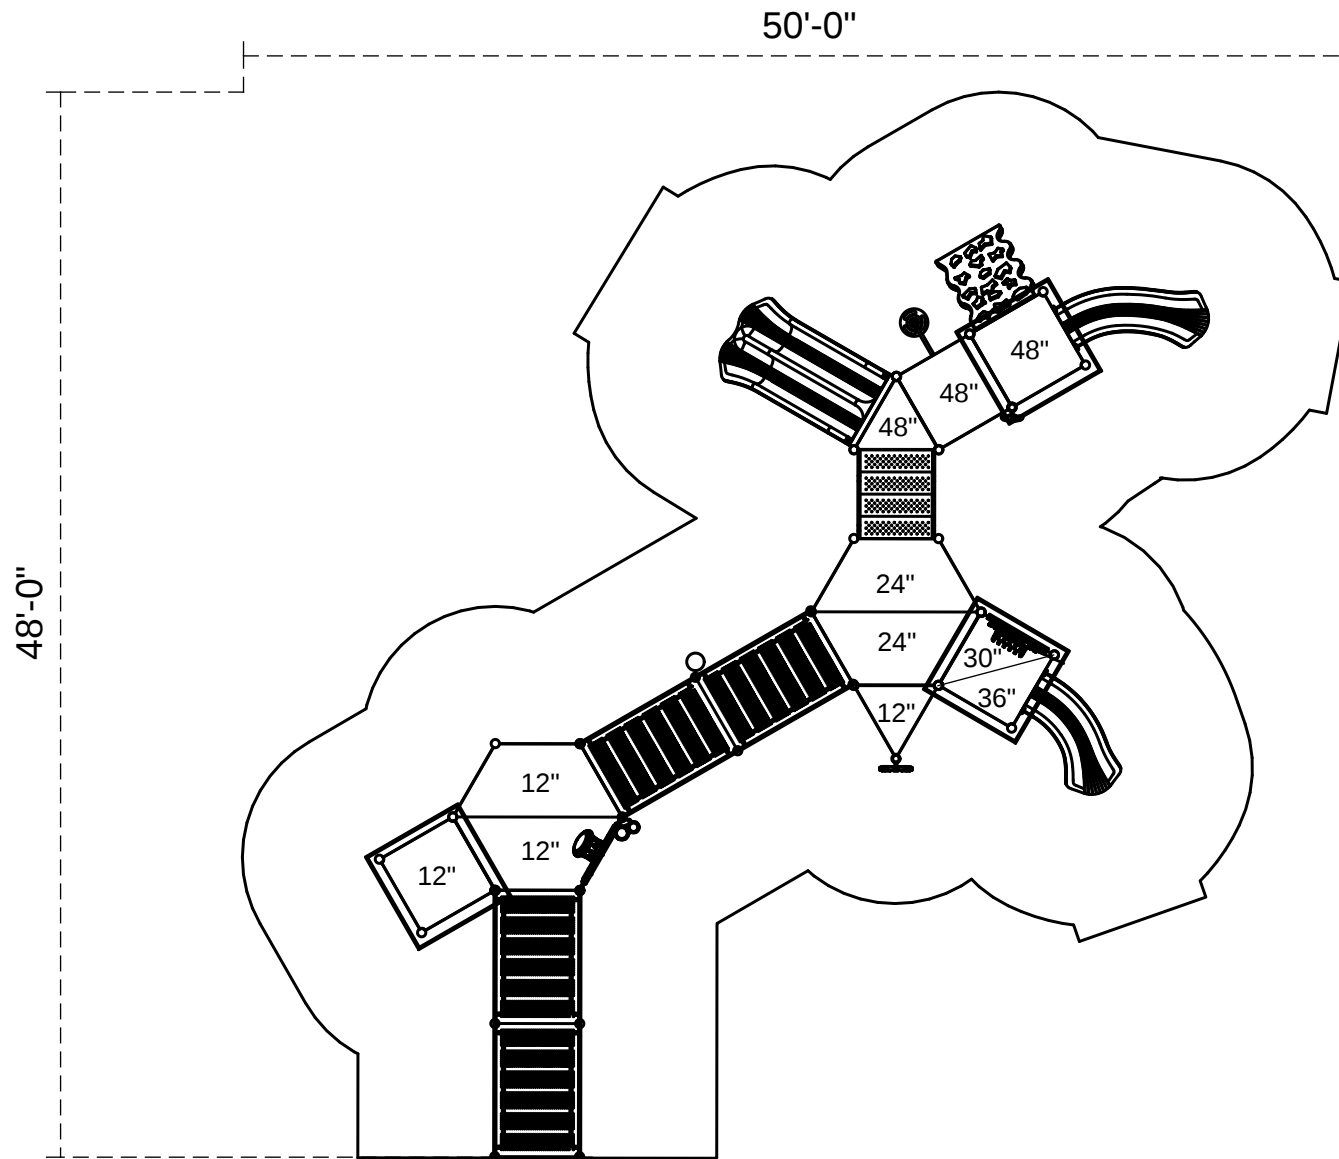

Cherry Valley

Footprint: 42'-0" x 38'-0"
Use Zone: 48'-0" x 50'-0"

SKU: PFA011