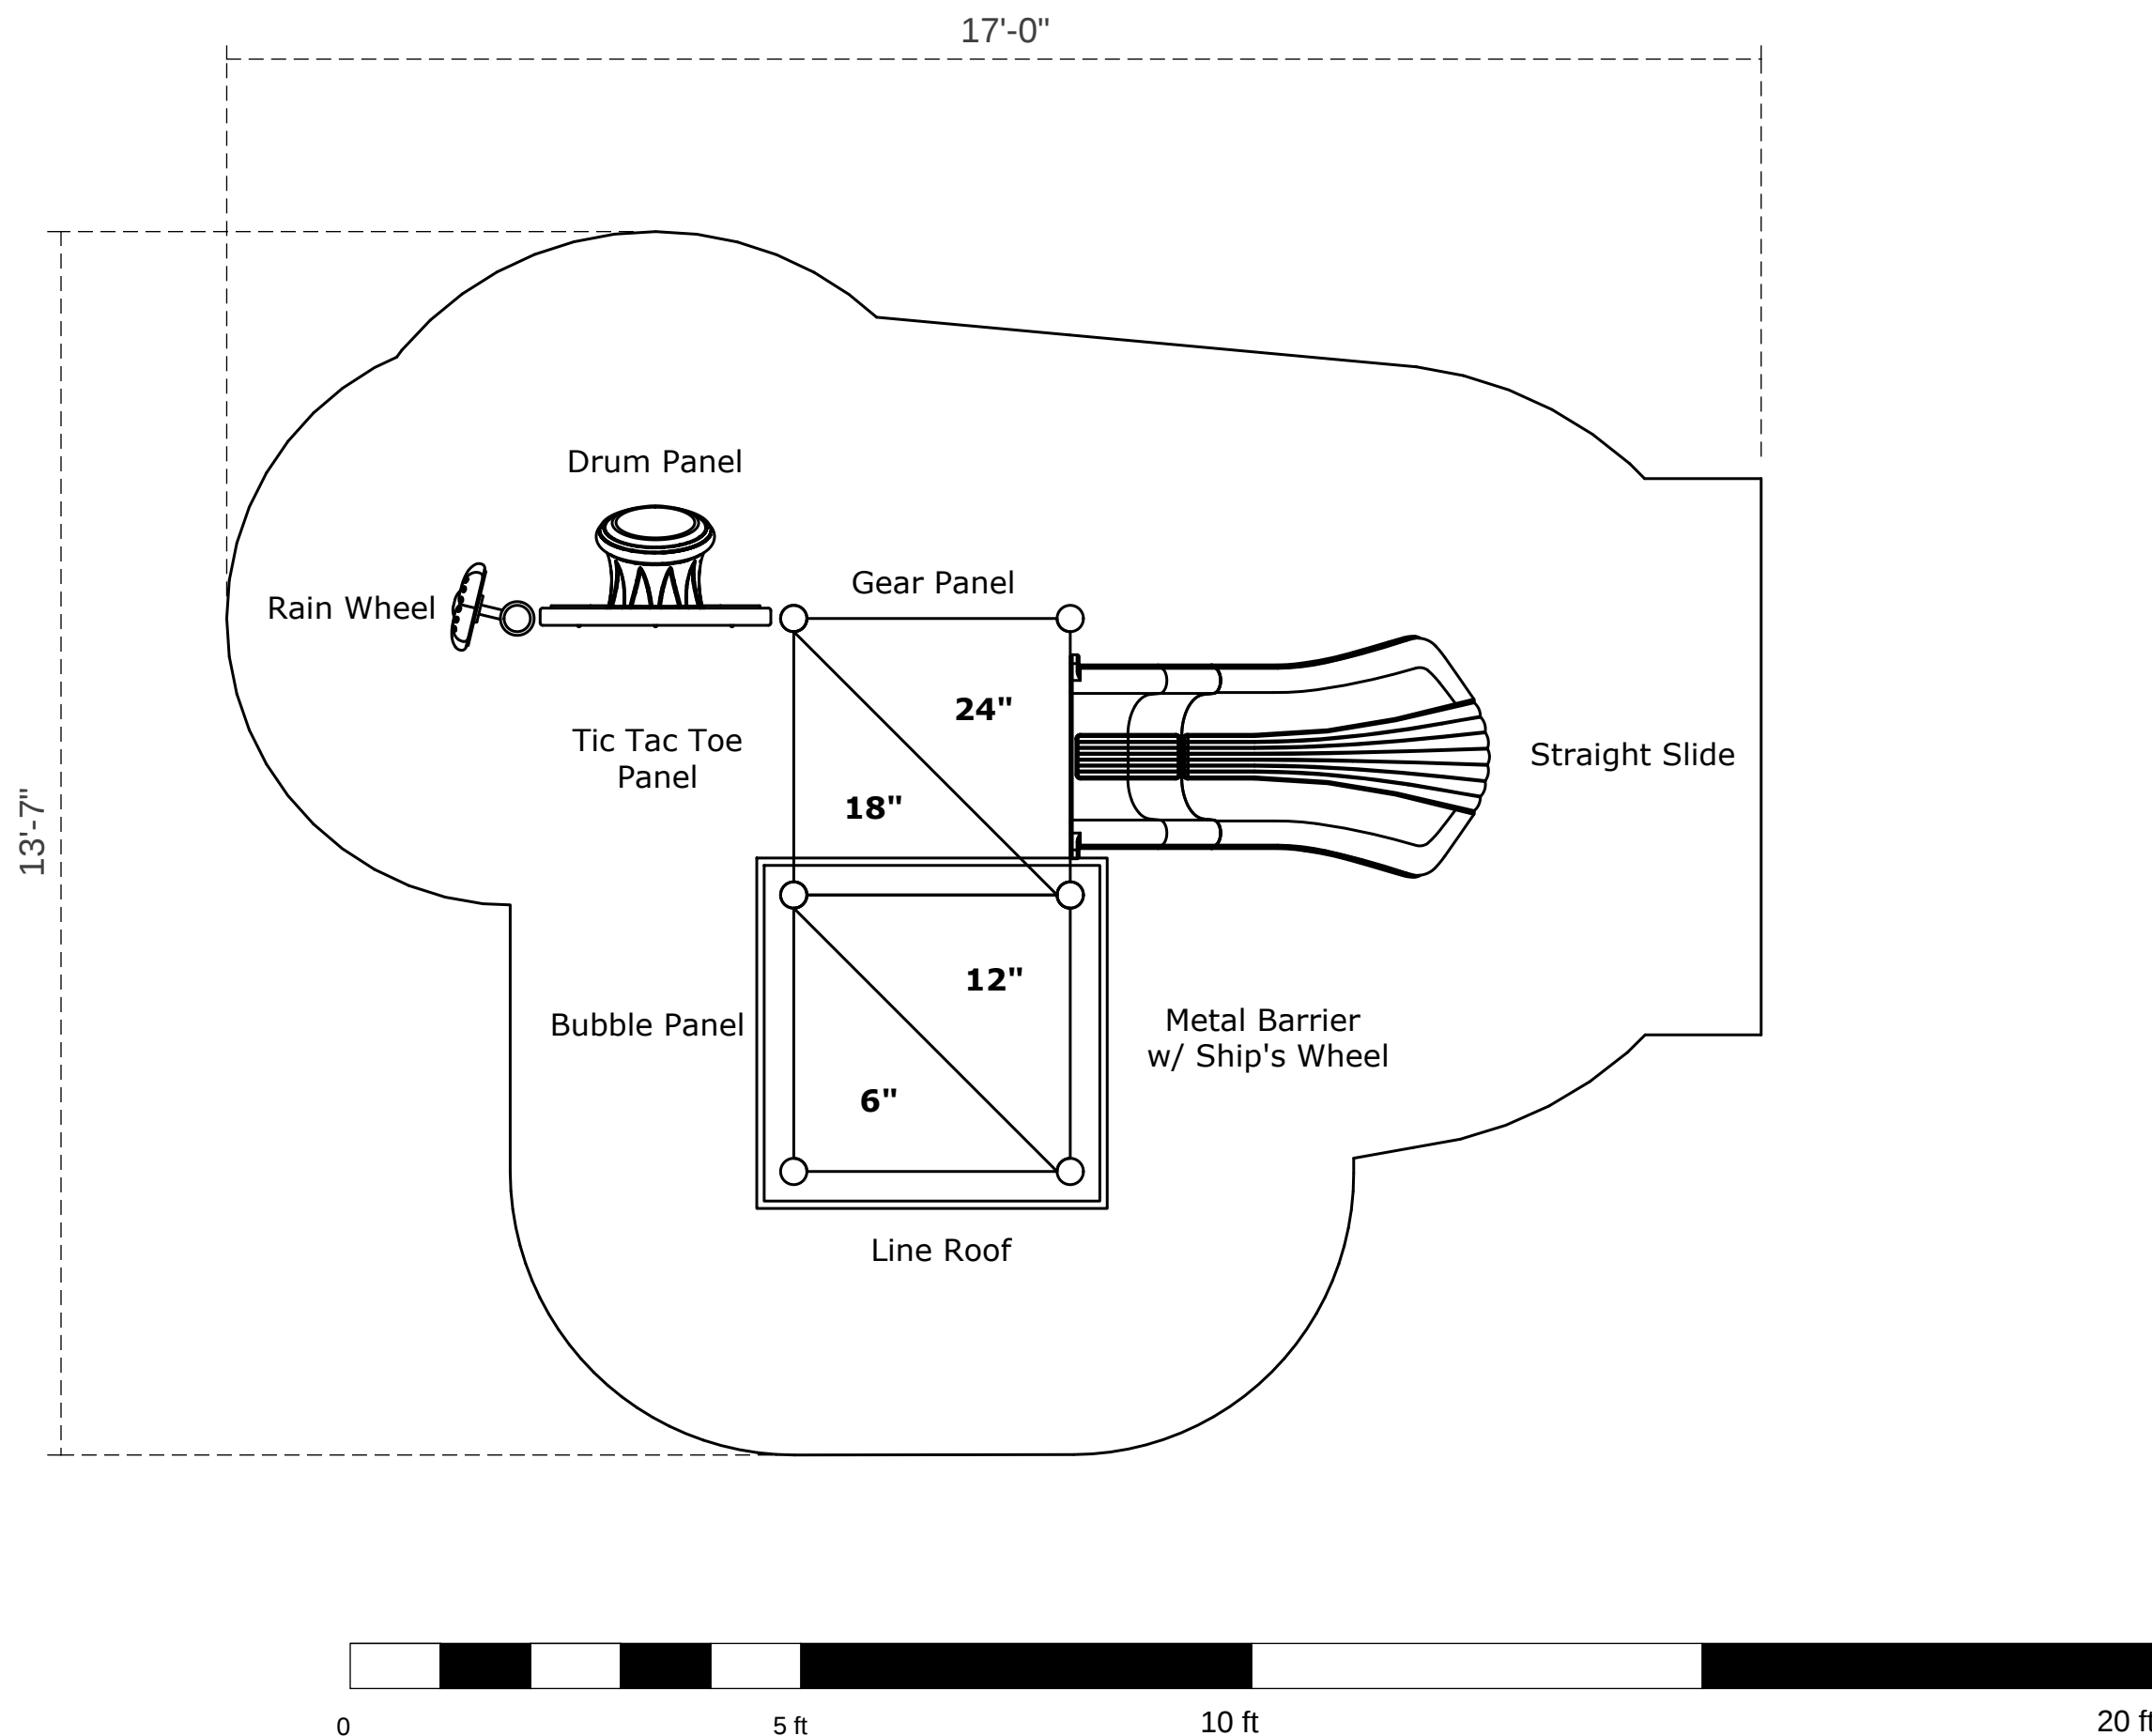

210309-AC-1-CR001

SKU: 210309-AC-1-CR001

AGE RANGE: 6-23 Months

CHILD CAPACITY: 12-18

FOOTPRINT: 7'-7" X 11'-0"

USE ZONE: 13'-7" X 17'-0"

AREA: ~235 ft²

POST SIZE: 3.5-inch

FALL HEIGHT: 24"

4' BORDER ESTIMATE: 24

MEETS ADA GUIDELINES

✓ ELEVATED: 5

✓ GROUND LEVEL: 2

The information provided on this sheet is subject to change without notice.
Created On: October 19, 2022