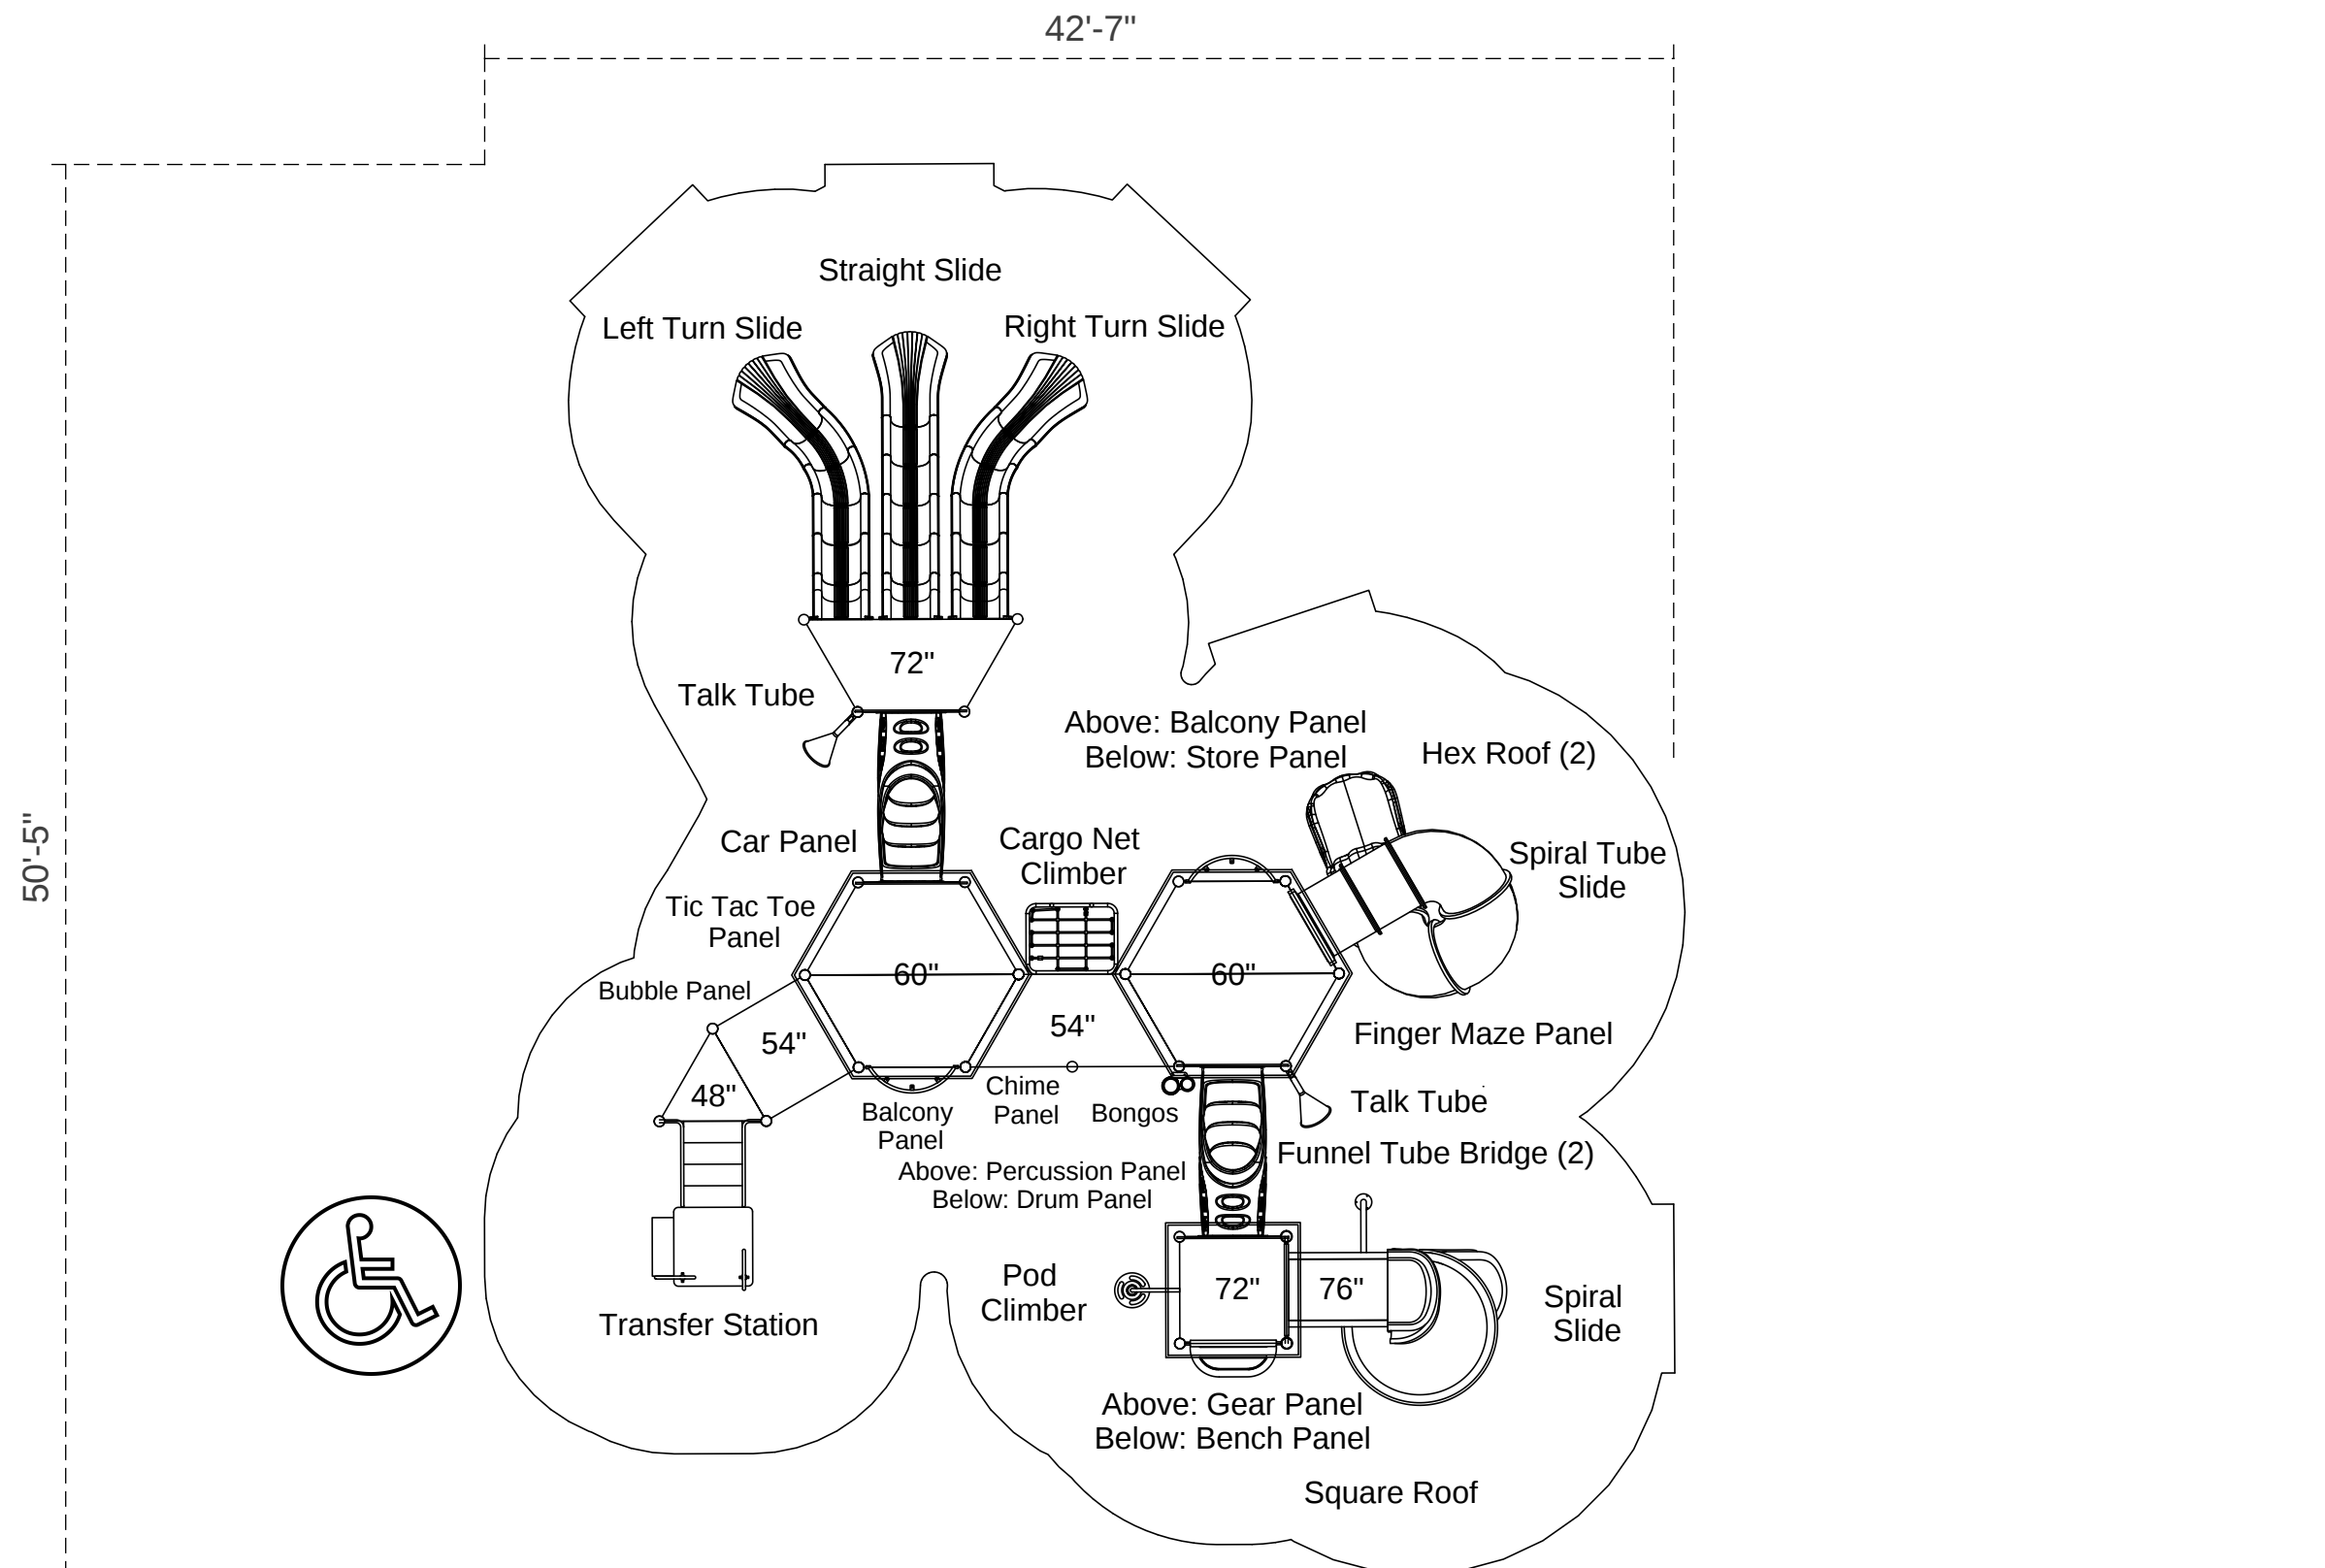

Big Sky

SKU: PMF067
AGE RANGE: 5-12 years
CHILD CAPACITY: 63-76

FOOTPRINT: 38'-5" X 30'-7"
USE ZONE: 50'-5" X 42'-7"
AREA: ~2150 ft²

POST SIZE: 4.5-inch
FALL HEIGHT: 76"
4' BORDER ESTIMATE: 48

MEETS ADA GUIDELINES

- ✓ **ELEVATED:** 17
- ✓ **GROUND LEVEL:** 7

The information provided on this sheet is subject to change without notice.
Created On: March 11, 2022