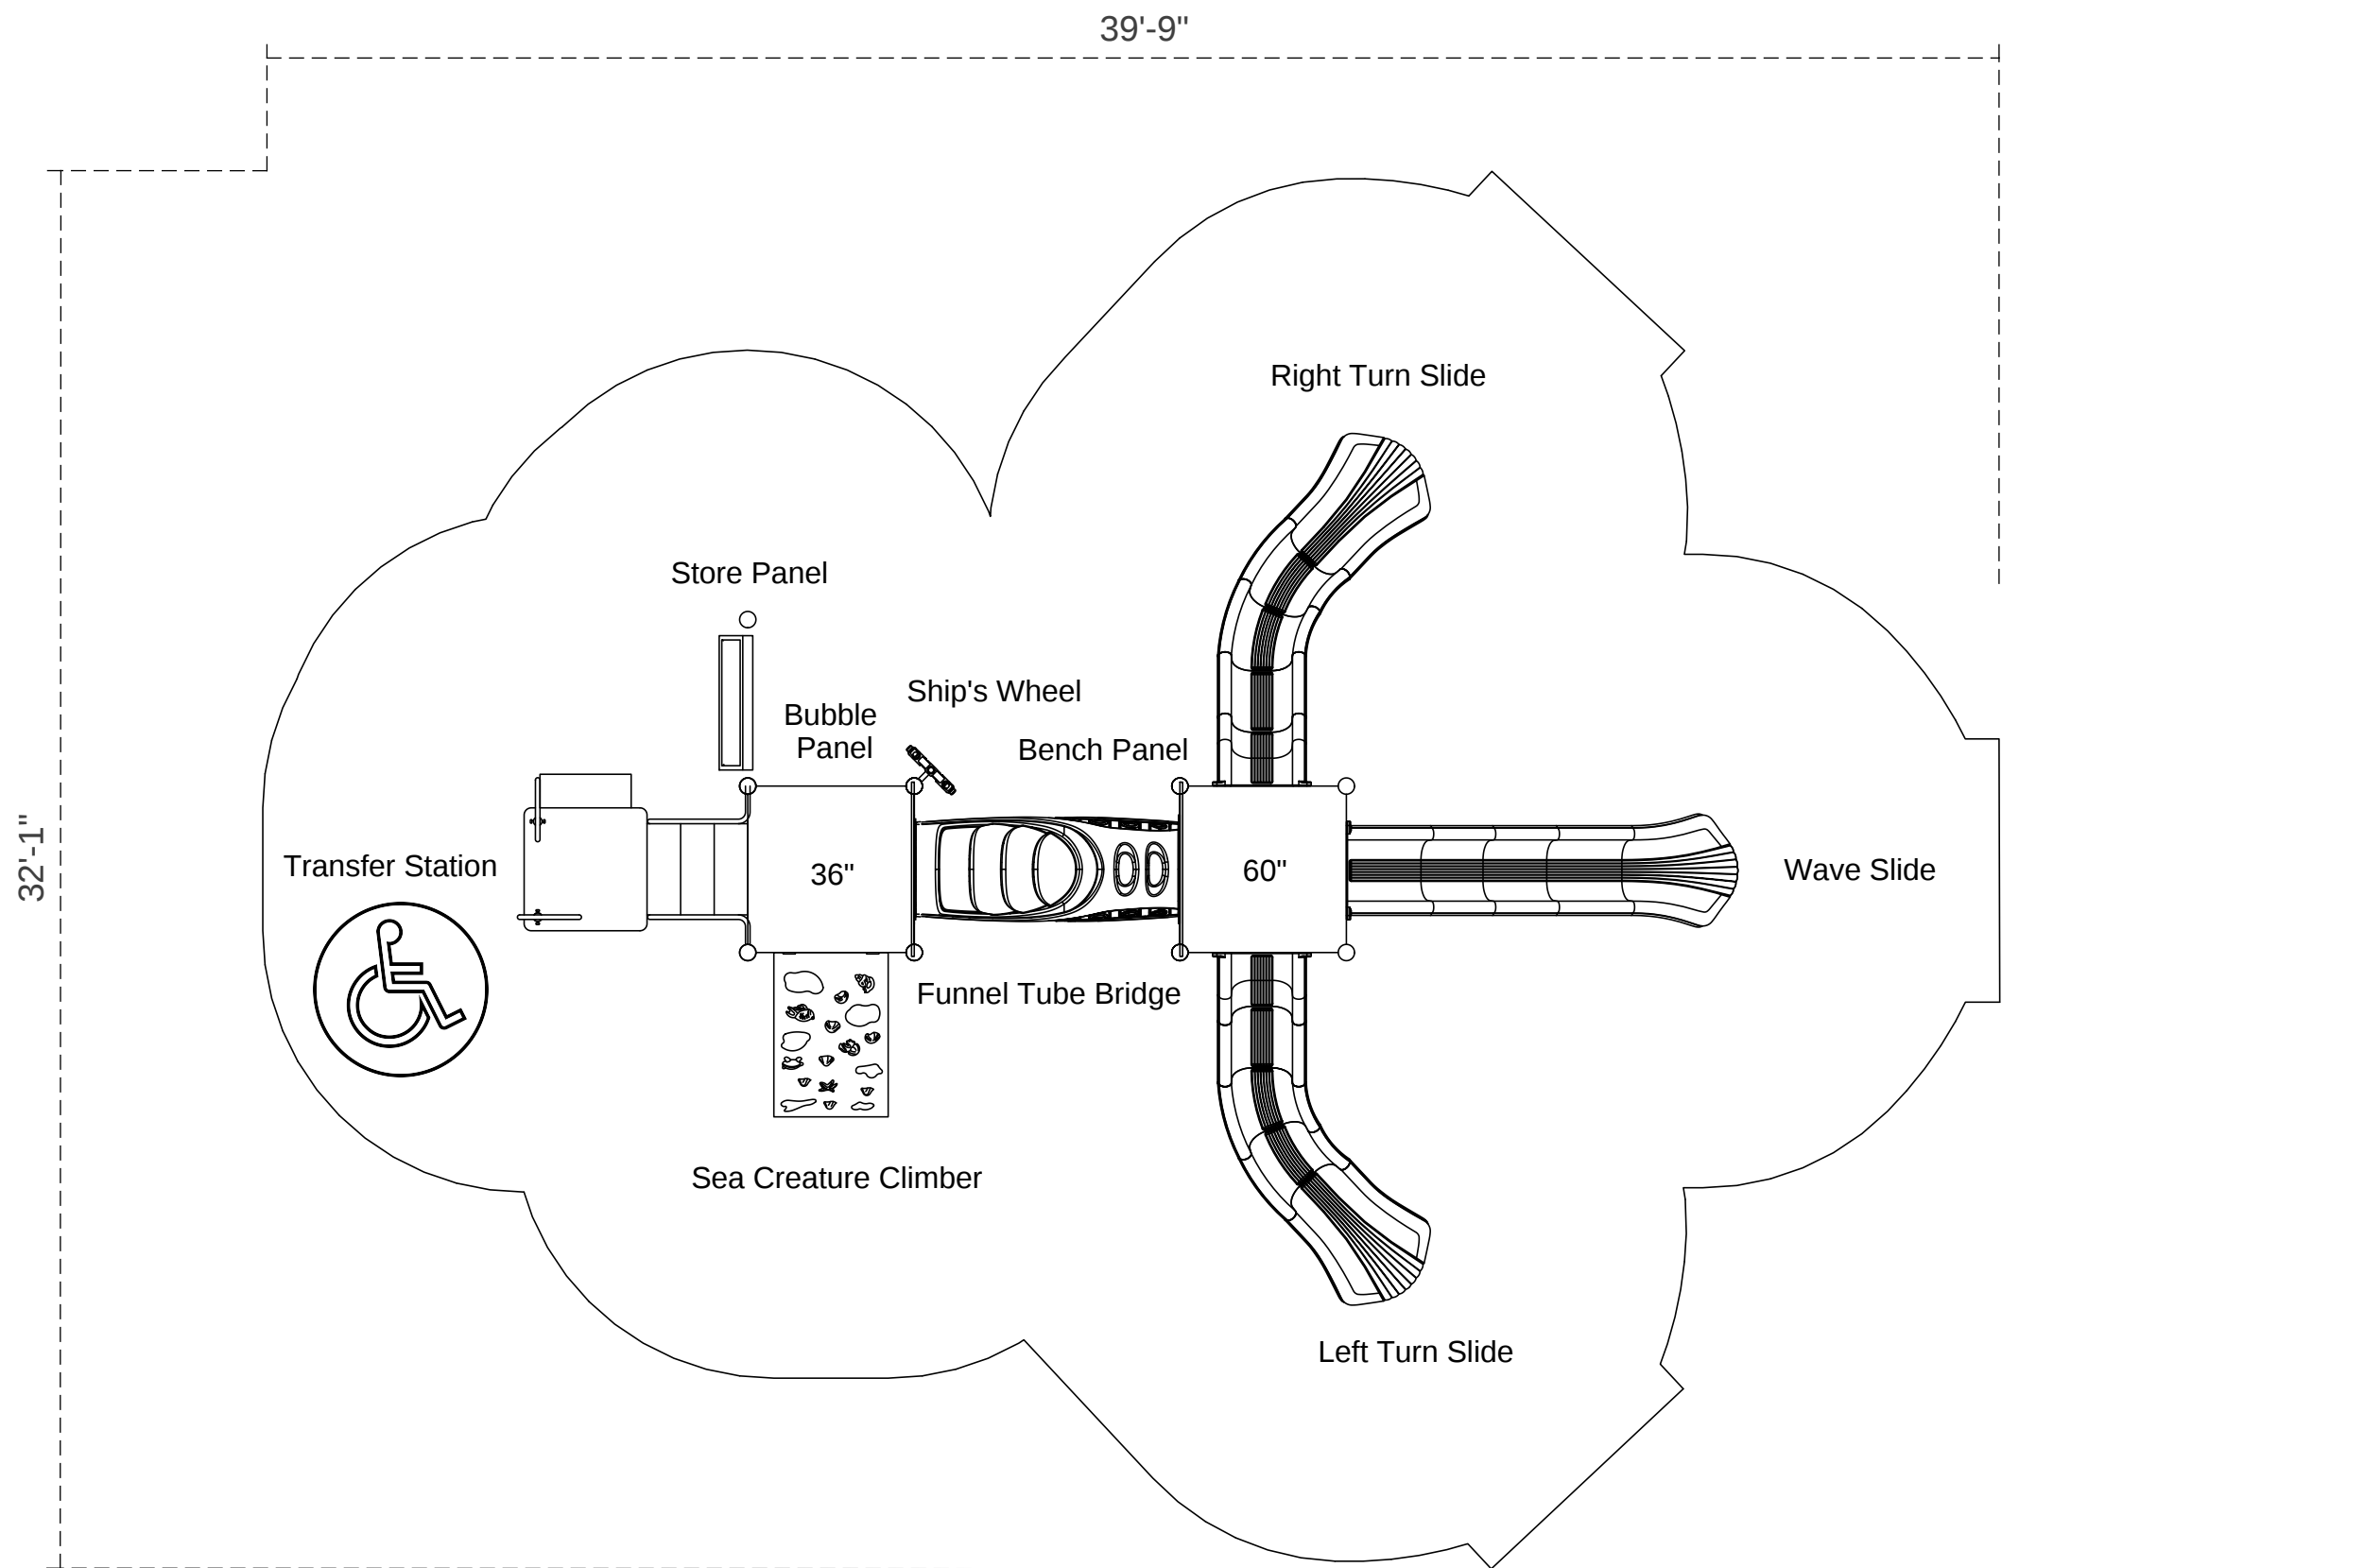

Berkshires

SKU: PMF070

AGE RANGE: 2-12 years

CHILD CAPACITY: 26-32

FOOTPRINT: 20'-1" X 27'-9"

USE ZONE: 32'-1" X 39'-9"

AREA: ~1270 ft²

POST SIZE: 4.5-inch

FALL HEIGHT: 60"

4' BORDER ESTIMATE: 38

MEETS ADA GUIDELINES

✓ **ELEVATED:** 6

✓ **GROUND LEVEL:** 3

The information provided on this sheet is subject to change without notice.
Created On: March 11, 2022