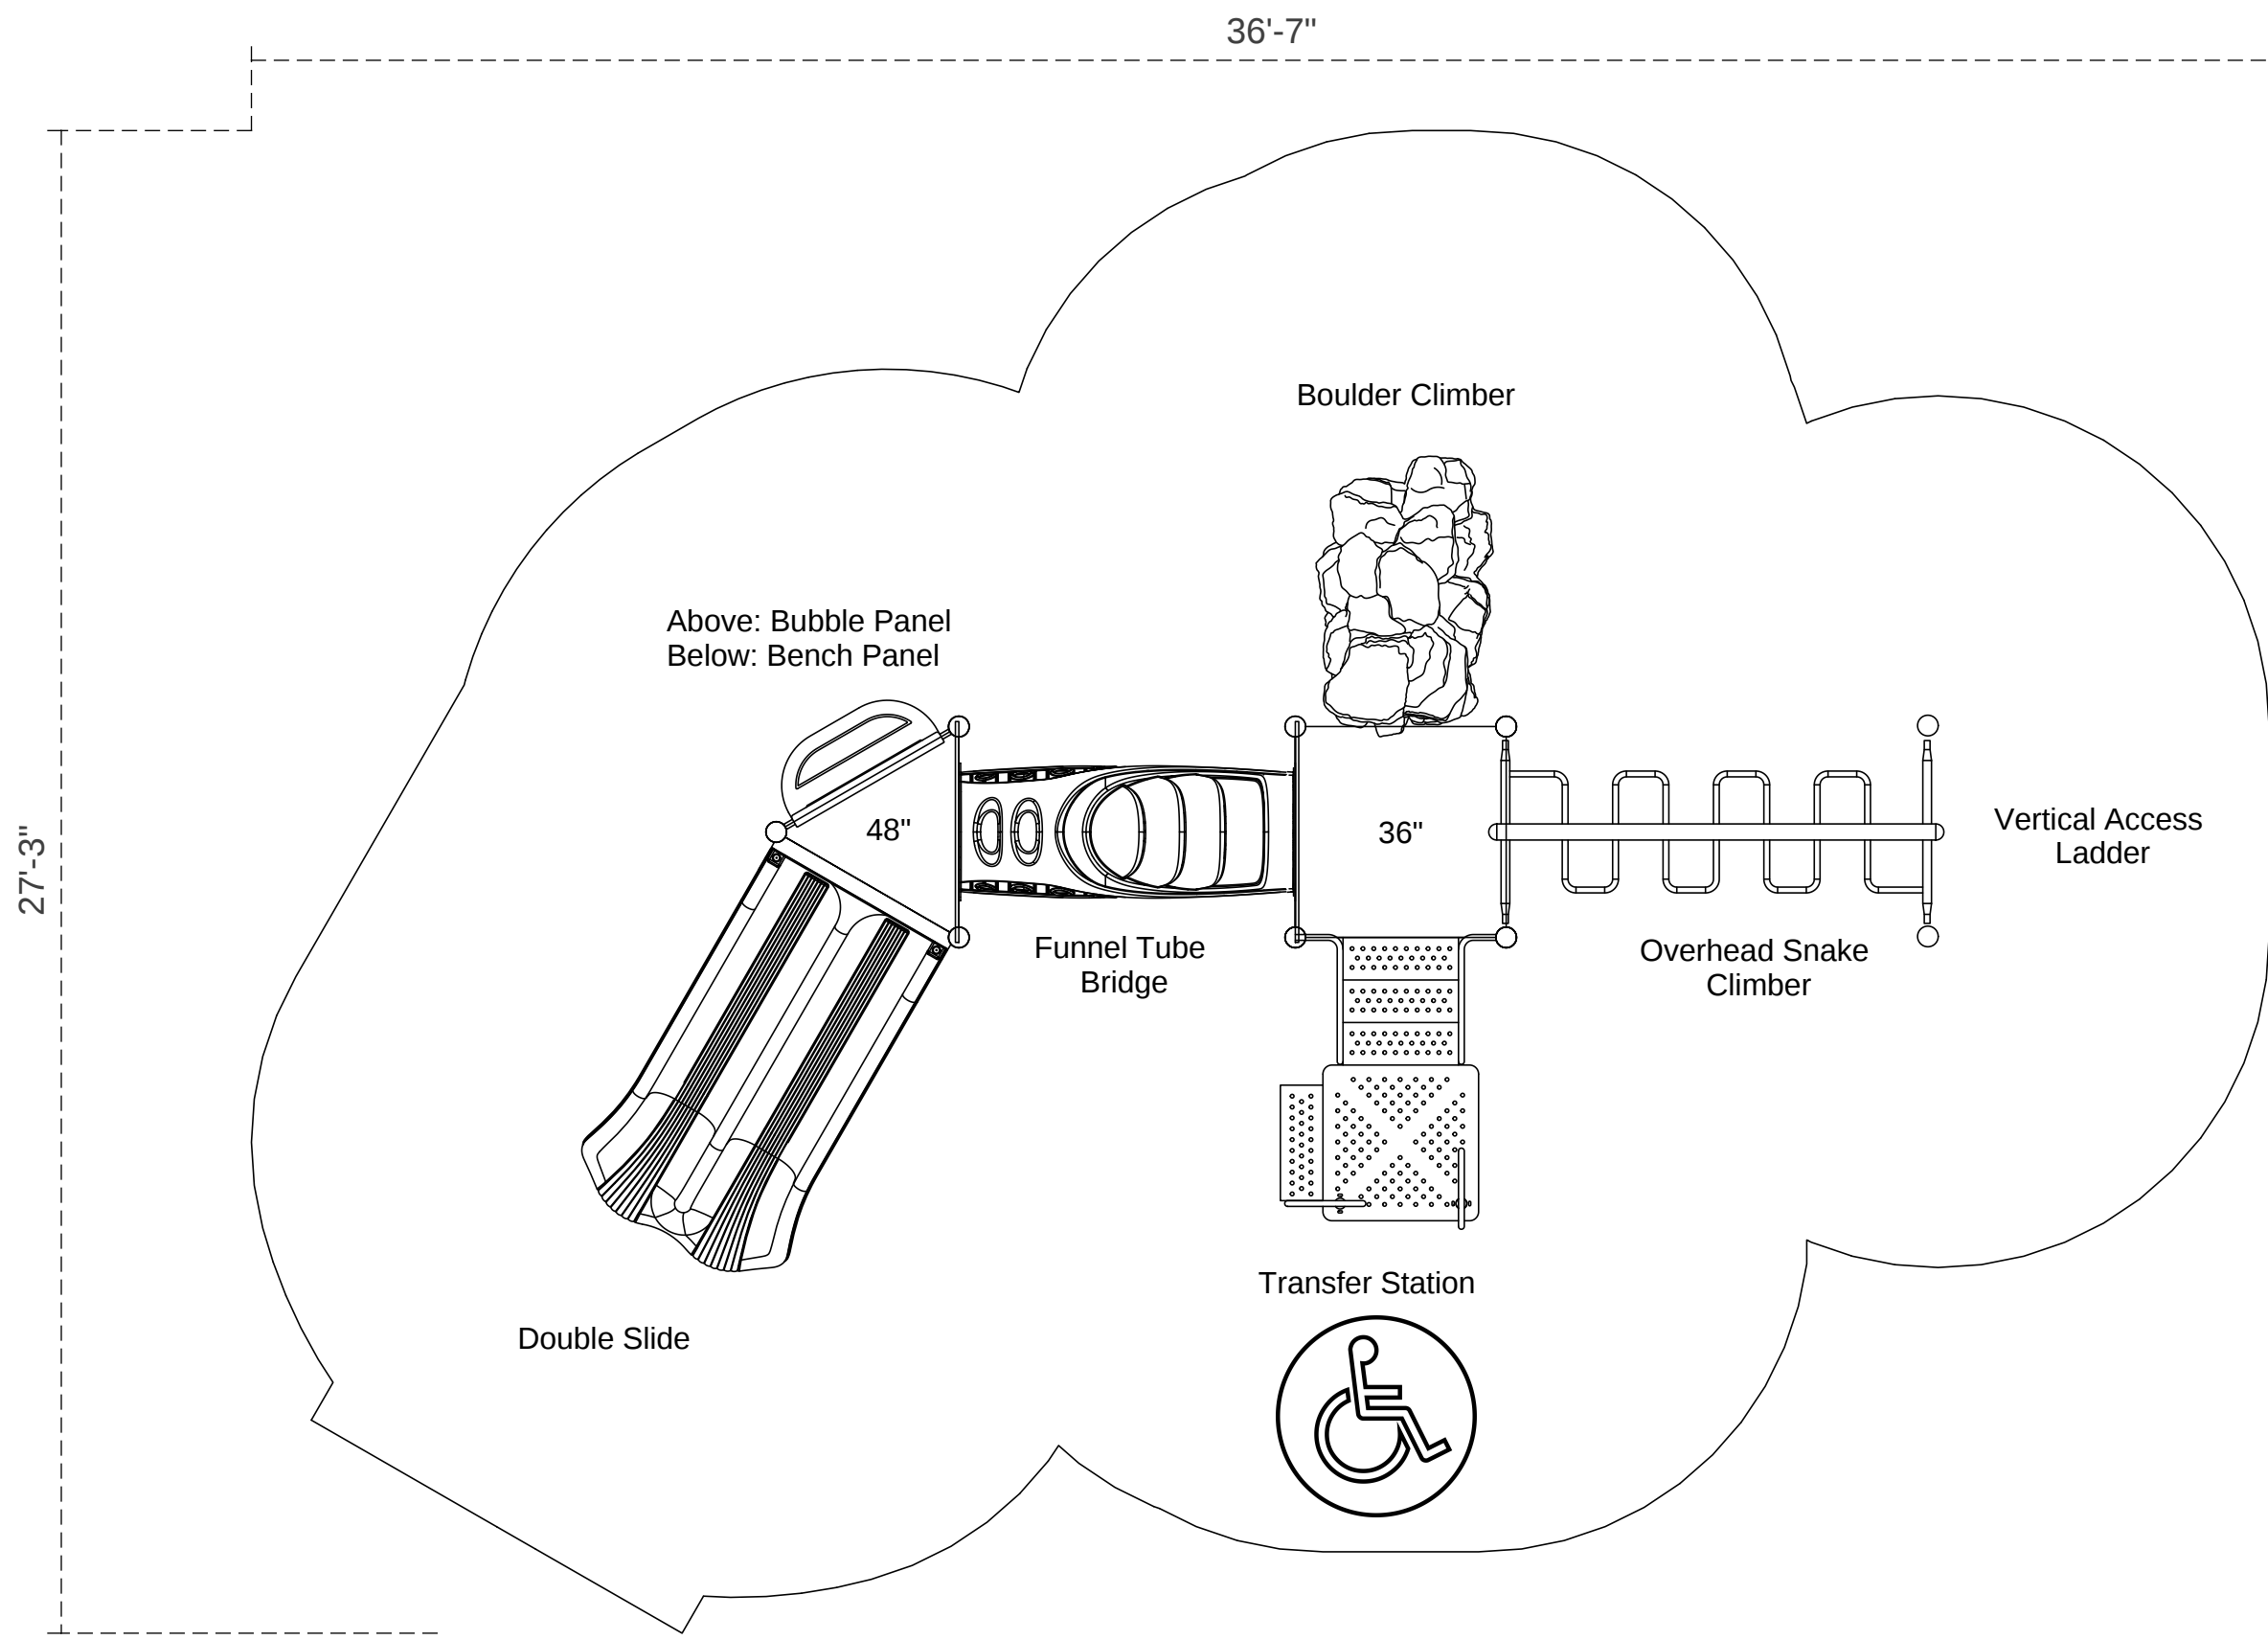

Estes Park

SKU: PMF071

AGE RANGE: 5-12 years

CHILD CAPACITY: 23-28

FOOTPRINT: 15'-3" X 24'-7"

USE ZONE: 27'-3" X 36'-7"

AREA: ~1000 ft²

POST SIZE: 4.5-inch

FALL HEIGHT: 48"

4' BORDER ESTIMATE: 34

MEETS ADA GUIDELINES

✓ **ELEVATED:** 5

✓ **GROUND LEVEL:** 2

The information provided on this sheet is subject to change without notice.
Created On: March 11, 2022