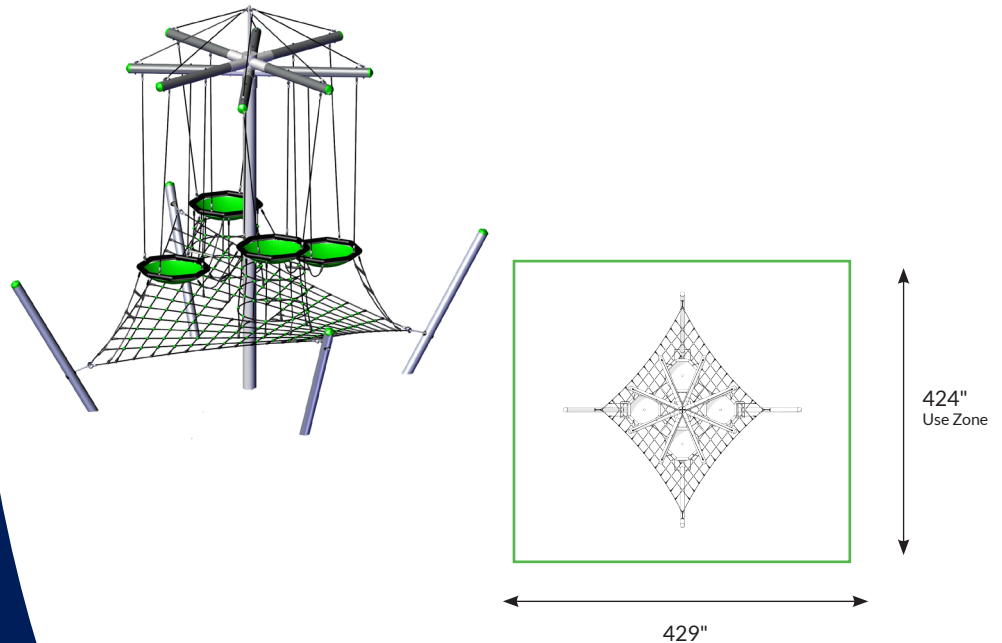

Laola

Item #4652-60

Description

Inspire creative play while incorporating a vast array of skills with the Laola. Fun ropes and nests are integrated into one exhilarating structure for children over 5 years old. The Laola is an adventure rope and climbing play structure that will give kids hours of fun and socializing.

At its base, it has a net platform that is great for climbing or relaxing.

Features

- Four suspended Bird's Nests
- Cargo net lower-level platform
- Two climbing ladders and two climbing nets

Specifications

Equipment Height:	226 inches
Fall Height:	72 inches
Use Zone:	429 x 424 inches
Age Group:	5-12 years
Capacity:	66

860.531.2391
NetPlayUSA.com

Copyright © NetPlay USA, LLC
NP22-05.2