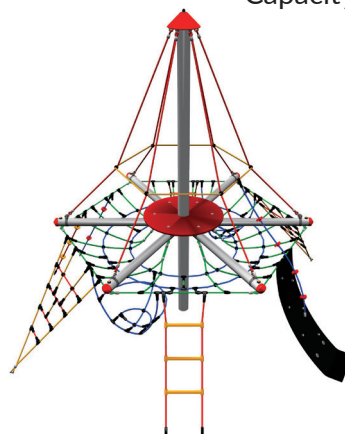

NetPlay Climber Series

Pirate's Tower Mini

Item #4687-30-US

For a larger version, check out the Pirate's Tower.

Description

It's all hands on deck for fun with the NetPlay Pirate Tower! With rigging, ladders, and loop ropes, children can challenge themselves to make their way to the crow's nest or find fun below deck. Nets are placed in specific play areas. On opposing sides, the classic grid like netting leads to a squared "deck" of ropes. On the remaining sides are two curtains of ropes that create a cradle for children to relax in.

Designed with imaginative play in mind, children will spend hours seeking out new adventures and buried treasure as they sail the seas. Constructed out of steel and polyester, this climber is sure to last.

Features

- 1 circular hanging net
- 2 rope ladders
- 3 climbing ropes
- 2 net seats
- 2 triangle climbing nets
- 1 rubber climber
- IPEMA Certified to ASTM F1487
- IPEMA Certified to CAN/CSA-Z614

Specifications

Installed Height:	154 inches
Fall Height:	59 inches
Use Zone:	330"
Age Group:	5-12 years
Capacity:	12

through Huck-Seiltechnik

860.531.2391

NetPlayUSA.com

Copyright © NetPlay USA, LLC
NP20-14.3

330"
Use Zone