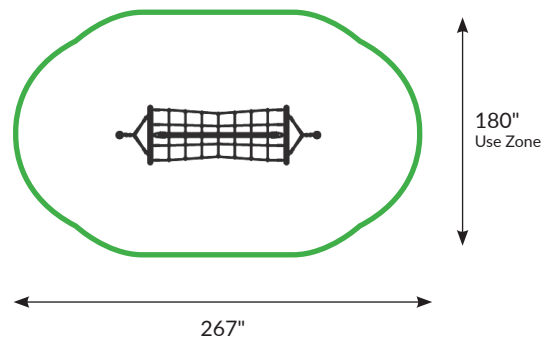

NetPlay Climber Series

Adventure Tunnel

Item #4960-1

Description

The NetPlay Adventure Tunnel gives children the feeling of being suspended while creating chances for creative play and exploration. Let imaginations go wild! Install alone or combine with other unique NetPlay structures to create a larger playscape.

Features

- Suspension from 4-inch diameter steel or Robinia posts allows the tunnel to sway
- Constructed with Netform™, a steel-reinforced rope with a polyester braid comfort-grip surface
- Can be used as a free-standing element or part of an adventure course
- IPEMA Certified to ASTM F1487
- IPEMA Certified to CAN/CSA-Z614

Specifications

Installed Height:	81 inches
Fall Height:	49.25 inches
Use Zone:	267 x 180 inches
Age Group:	5-12 years
Capacity:	5

*Posts Not Included

through Huck-Seiltechnik

860.531.2391

NetPlayUSA.com

Copyright © NetPlay USA, LLC
NP21-12.3