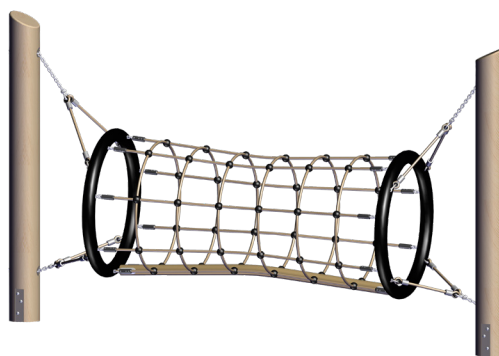

NetPlay Climber Series

Adventure Tunnel

Item #4960-1

Description

The NetPlay Adventure Tunnel gives children the feeling of being suspended while creating chances for creative play and exploration. Let imaginations go wild! Install alone or combine with other unique NetPlay structures to create a larger playscape.

Features

- Suspension from 4-inch diameter steel or Robinia posts allows the tunnel to sway
- Constructed with Netform™, a steel-reinforced rope with a polyester braid comfort-grip surface
- Can be used as a free-standing element or part of an adventure course
- IPEMA Certified to ASTM F1487
- IPEMA Certified to CAN/CSA-Z614

Specifications

Installed Height:	81 inches
Fall Height:	49.25 inches
Use Zone:	267 x 180 inches
Age Group:	5-12 years
Capacity:	5

*Posts Not Included

through Huck-Seiltechnik

860.531.2391

NetPlayUSA.com

Copyright © NetPlay USA, LLC
NP21-12.3