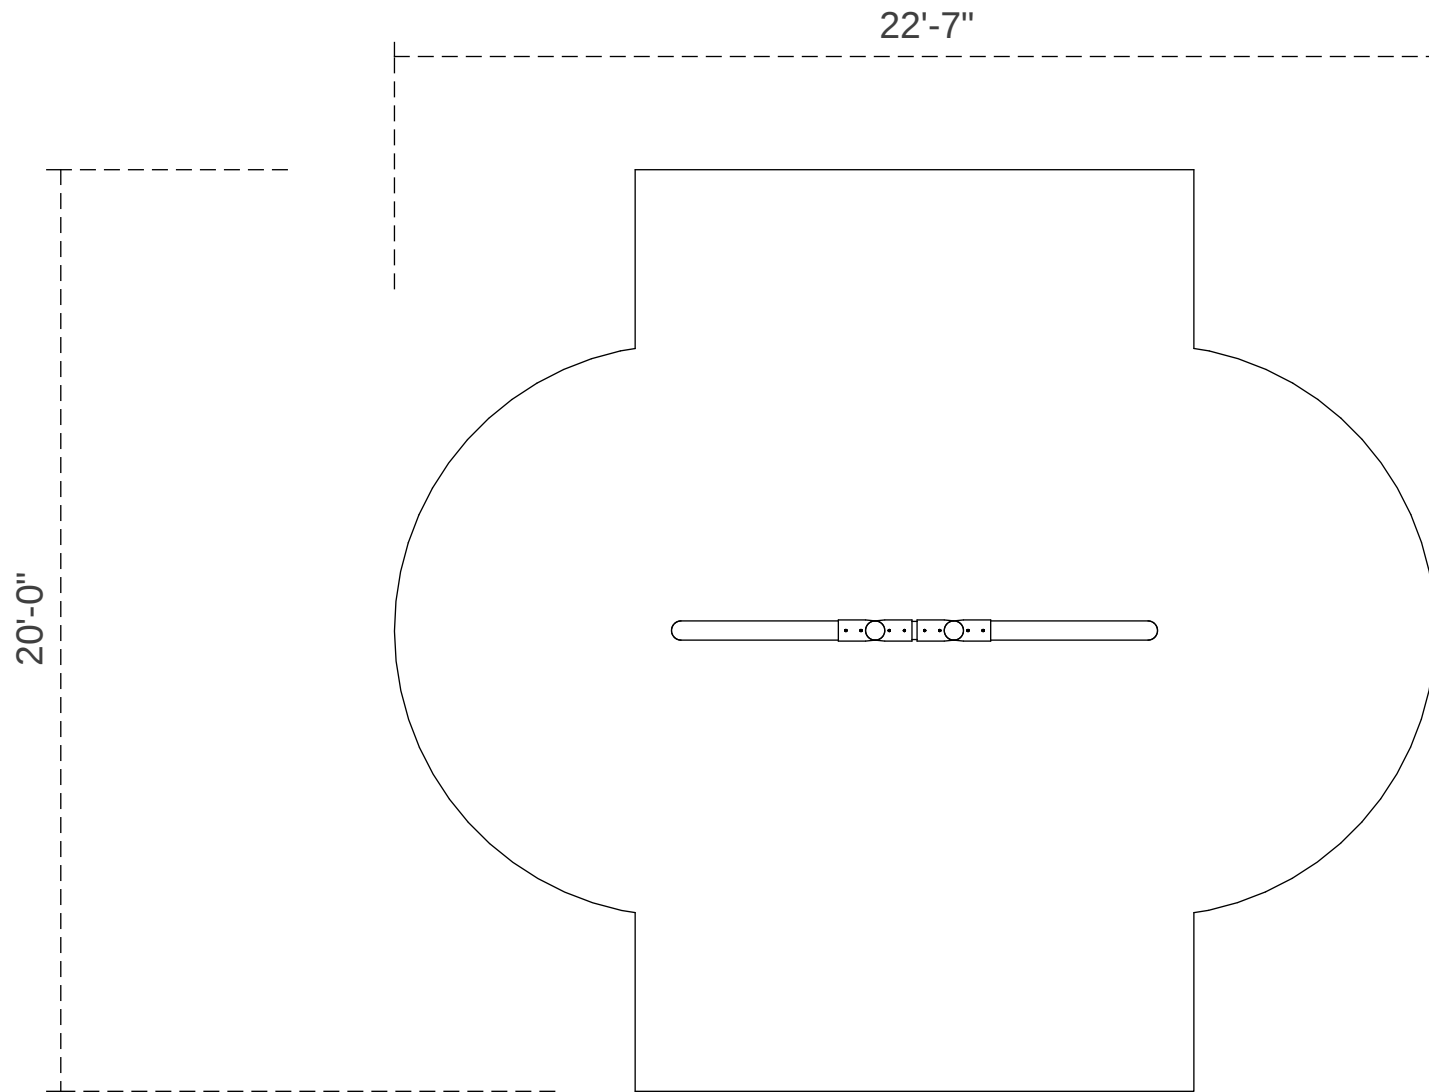

5.0 Inch Elite Single Post T-Swing

Footprint: 6" x 10'-7"
Use Zone: 20'-0" x 22'-7"

SKU: PSW019WS