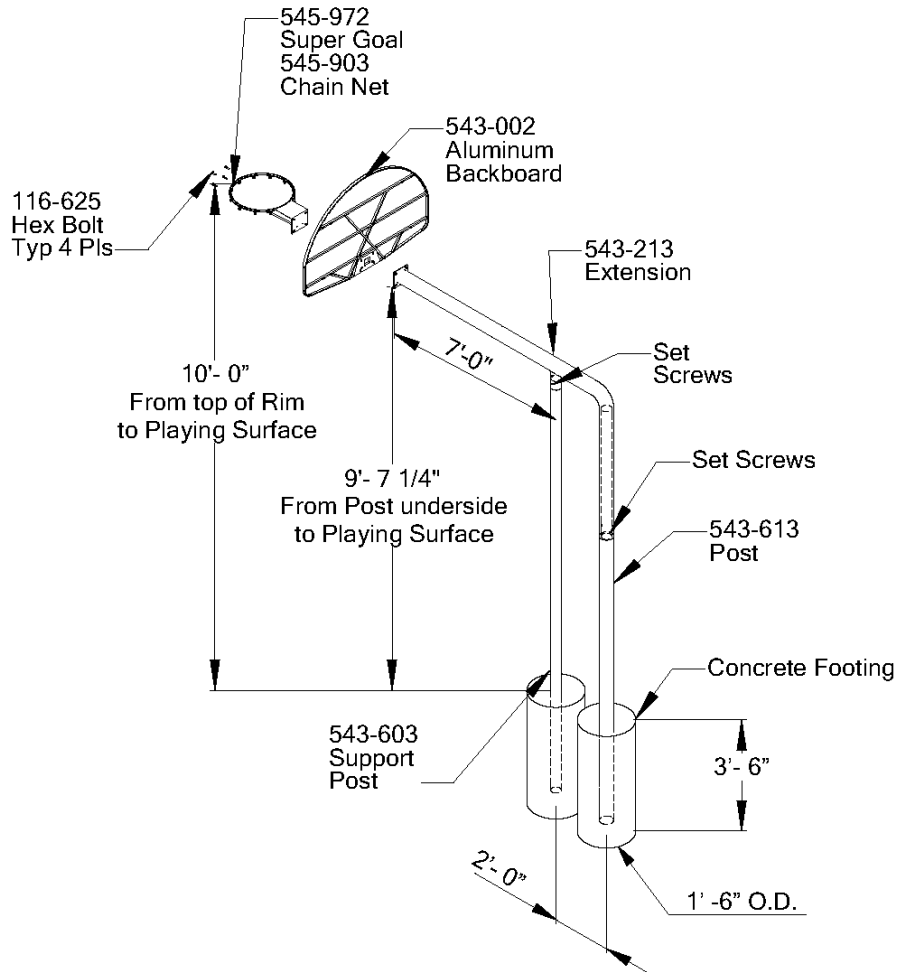

**541-637 Super Seven 4 ½' OD Basketball
Aluminum Fan Backboard**

IMPORTANT

PLEASE READ THESE INSTRUCTIONS BEFORE COMMENCING ASSEMBLY. All equipment must be installed in accordance with these instructions. Check your shipment against Bill of Lading and Parts list. Any missing or broken parts must be reported to your distributor within 10 days of receipt of your order. When properly installed and maintained, equipment will give many years of Safe, Trouble-Free use. Periodically check for loose or broken parts. Loose bolts must be tightened and broken parts must be replaced as they can possibly create dangerous situations leading to unnecessary accidents.

PACKING LIST

HARDWARE BAG

1	CTN	1	Hardware Bag	4	196-803	½" x ¾" Socket Set Screw
		1	545-972 Super Goal	4	116-625	3/8" x 1 ½" Hex Tap Bolt
		1	545-903 Chain Net	8	316-601	3/8" Flat Washers
1	CTN	1	543-002 Aluminum Backboard	4	216-601	3/8" Hex Nuts
1	PIPE	1	543-213 4 ½" Extension	1	416-400	¼" Socket Key
1	PIPE	1	543-603 3 ½" Post 13' Long	4	236-604	3//8" Round "T" Nut
1	PIPE	1	543-613 4 ½" Post			

2 CTN

3 PIPE

5 TOTAL PCS

268 # Weight

Class 70

541-637 Super Seven 4 ½' OD Basketball
