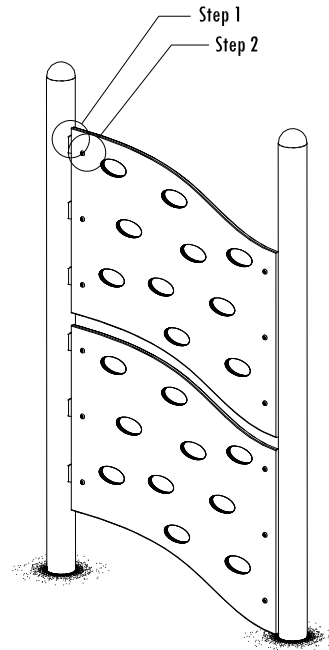

Parts List

- 1 Link
- 4 2T-0604 - Button Cap Torx w/ Pin 3/8" x 1"
- 4 5F-0500 - Flat Washer 5/16" S/S w/ 3/8" Hole

1" Button Cap, Flat Washer (x4)

Parts List

1	CLM07210	Snake Balance Beam - Upper
1	CLM07210	Snake Balance Beam - Lower
1	GND00200	Universal Ground Leg
9	2T-0601	Button Cap Torx w/ Pin 3/8" x 1"
1	4L-0600	Lock Nut w/ Nylon Locking 3/8"
10	5F-0500	Flat Washer 5/16" S/S w/ 3/8" Hole

1" Button Cap, Flat Washer (x8)

1" Button Cap, Flat Washer (x1)

Parts List

2		Double Wave Climber Panel
12	BRK00400	Sheet Plastic Bracket
24	2T-0604	Button Cap Torx w/ Pin 3/8" x 1"
12	4R-0603	Barrel Nut 3/8" x 3/4"
24	5F-0600	Flat Washer 3/8"

1" Button Cap Torx, Flat Washer (x12)

1" Button Cap Torx, Flat Washer, Barrel Nut (x12)

This Instruction Applies To The Following Modules :

- BA012 Stepping Stone 6"
- BA013 Stepping Stone 12"
- BA014 Stepping Stone 18"
- BA017 Stepping Stone 24"
- BA018 Stepping Stone 30"

Parts List

3 **CLA05300** Vertical Triangle Link & Cable Assembly
1 or 3 **FRM07500** Vertical Triangle Link Frame

24 or 30 **2T-0604** - Button Cap Torx w/ Pin 3/8" x 1"
24 or 30 **5F-0500** - Flat Washer 5/16" S/S w/ 3/8" Hole