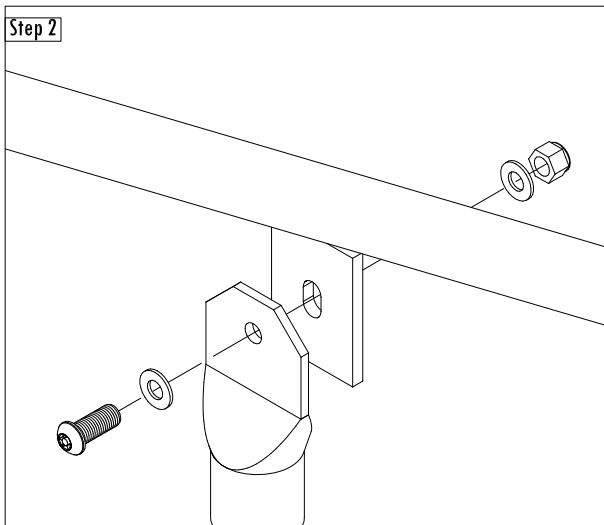

1" Button Cap, Flat Washer (x8)

1" Button Cap, Flat Washer (x1)