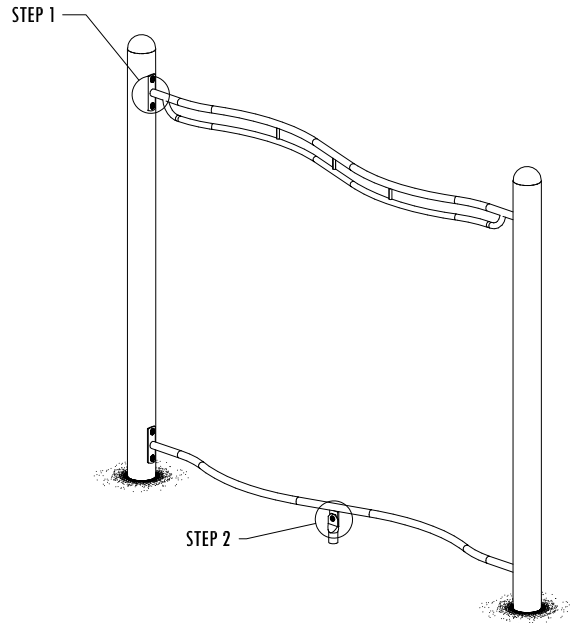

Step 1
1" Button Cap Torx w/ Pin, Flat Washers (x8)

Step 2
1" Button Cap Torx w/ Pin, Barrel Nut (x12)

STEP 2

STEP 1

This Instruction Applies To The Following Modules :

- LK050 Callisto Link
- LK052 Jansky Wave Link
- LK053 Mini Planet Link
- LK054 Nebula Link
- LK055 Spacetime Curvature Link
- LK056 Spacewalker Link
- LK058 Vulcan Link

Parts List

- 1 Link
- 4 2T-0604 - Button Cap Torx w/ Pin 3/8" x 1"
- 4 5F-0500 - Flat Washer 5/16" S/S w/ 3/8" Hole

1" Button Cap, Flat Washer (x4)

Parts List

1	CLM07210	Snake Balance Beam - Upper
1	CLM07210	Snake Balance Beam - Lower
1	GND00200	Universal Ground Leg
9	2T-0601	Button Cap Torx w/ Pin 3/8" x 1"
1	4L-0600	Lock Nut w/ Nylon Locking 3/8"
10	5F-0500	Flat Washer 5/16" S/S w/ 3/8" Hole

1" Button Cap Torx, Flat Washer (x12)

1" Button Cap Torx, Flat Washer, Barrel Nut (x12)

This Instruction Applies To The Following Modules :

- BA012 Stepping Stone 6"
- BA013 Stepping Stone 12"
- BA014 Stepping Stone 18"
- BA017 Stepping Stone 24"
- BA018 Stepping Stone 30"

Parts List

3 **CLA05300** Vertical Triangle Link & Cable Assembly
1 or 3 **FRM07500** Vertical Triangle Link Frame

24 or 30 **2T-0604** - Button Cap Torx w/ Pin 3/8" x 1"
24 or 30 **5F-0500** - Flat Washer 5/16" S/S w/ 3/8" Hole