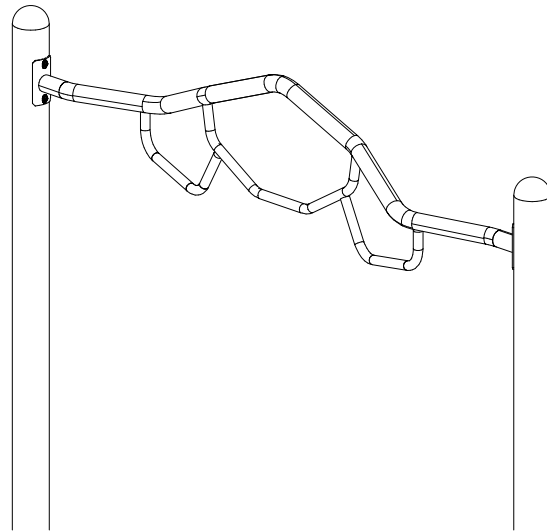

This Instruction Applies To The Following Modules :

- OH097 Minor Arc Overhead Ladder
- OH100 Trapeze Arc
- OH104 Peak Overhead
- OH105 Pinnacle Overhead

Parts List

- 1 Overhead
- 4 2T-0604 - Button Cap Torx w/ Pin 3/8" x 1"
- 4 5F-0500 - Flat Washer 5/16" S/S w/ 3/8" Hole

1" Button Cap, Flat Washer (x4)

PLAYSTEEL SQ N/A	PLAYSTEEL MAX B5-OH097-00 B5-OH100-00 B5-OH104-00 B5-OH105-00	PLAYSTEEL FIT B3-OH097-00 B3-OH100-00 B3-OH104-00 B3-OH105-00	ORBIS N/A	PLAYTOTS N/A	PAGE 1 OF 1
---------------------	---	---	--------------	-----------------	-------------

Parts List

- 1 CLM27100 Mosaic Link Frame (Upper and Lower
- 2 Mosaic Link Plastic Panels

- 20 2T-0604 - Button Cap Torx w/ Pin 3/8" x 1"
- 12 4R-0603 - Barrel Nut 3/8" x 3/4"
- 8 5F-0500 - Flat Washer 5/16" S/S w/ 3/8" Hole

Parts List

- 1 Link
- 4 2T-0604 - Button Cap Torx w/ Pin 3/8" x 1"
- 4 5F-0500 - Flat Washer 5/16" S/S w/ 3/8" Hole

1" Button Cap, Flat Washer (x4)

Parts List

1	CLM07210	Snake Balance Beam - Upper
1	CLM07210	Snake Balance Beam - Lower
1	GND00200	Universal Ground Leg
9	2T-0601	Button Cap Torx w/ Pin 3/8" x 1"
1	4L-0600	Lock Nut w/ Nylon Locking 3/8"
10	5F-0500	Flat Washer 5/16" S/S w/ 3/8" Hole