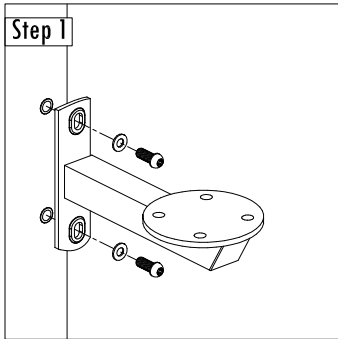

Parts List

3 **CLA05300** Vertical Triangle Link & Cable Assembly
1 or 3 **FRM07500** Vertical Triangle Link Frame

24 or 30 **2T-0604** - Button Cap Torx w/ Pin 3/8" x 1"
24 or 30 **5F-0500** - Flat Washer 5/16" S/S w/ 3/8" Hole

1" Button Cap, Flat Washer (x12)

1" Button Cap, Flat Washer (x18)
Crimp eyebolts closed, using pliers (x9)

This Instruction Includes The Following Addon Modules :

- | | |
|-------------------------|-------------------------|
| SC010 Pod Seat | SC016 Flower Pod Seat |
| SC011 Airplane Pod Seat | SC017 Frog Pod Seat |
| SC012 Alien 1 Pod Seat | SC018 Lady Bug Pod Seat |
| SC013 Alien 2 Pod Seat | SC019 Lily Pad Pod Seat |
| SC014 Bear Pod Seat | SC020 Moon Pod Seat |
| SC015 Dog Pod Seat | SC021 Whale Pod Seat |

Parts List

- 1 FRM01400 Single Pod Seat Frame
- 1 Pod Seat Plastic

- 2 2T-0604 - Button Cap Torx w/ Pin 3/8" x 1"
- 2 2T-0606 - Button Cap Torx w/ Pin 3/8" x 1-1/2"
- 2 4L-0600 - Lock Nut w/ Nylon Locking 3/8"
- 6 5F-0500 - Flat Washer 5/16" S/S w/ 3/8" Hole