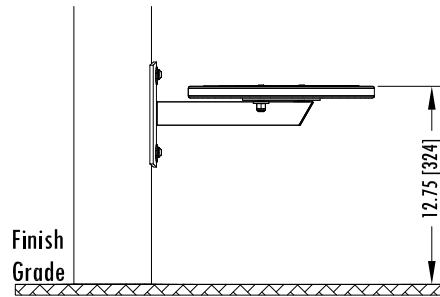

PLAYSTEEL SQ N/A	PLAYSTEEL MAX B5-SC008-00 B5-SC010-00 B5-SC015-00 B5-SC016-00 B5-SC018-00 B5-SC021-00	PLAYSTEEL FIT B3-SC008-00 B3-SC010-00 B3-SC015-01 B3-SC016-01 B3-SC018-01 B3-SC021-01	ORBIS N/A	PLAYTOTS N/A	PAGE 1 OF 1