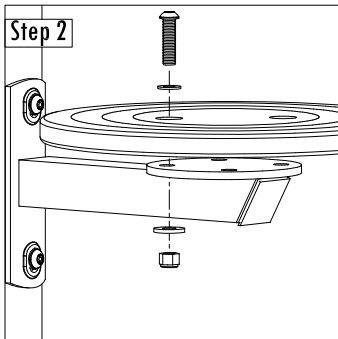

1" Button Cap, Flat Washer (x2)

1-1/2" Button Cap, Flat Washers, Lock Nut (x2)