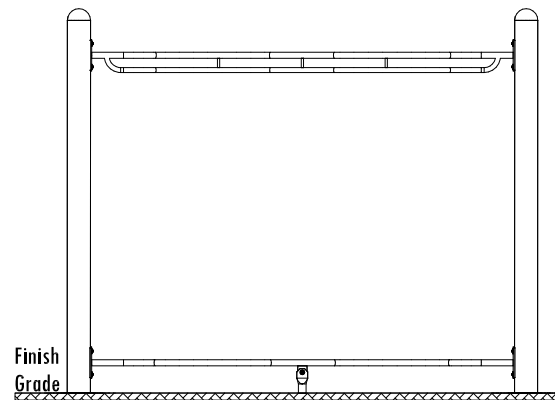

Parts List

1	CLM07210	Snake Balance Beam - Upper
1	CLM07210	Snake Balance Beam - Lower
1	GND00200	Universal Ground Leg
9	2T-0601	Button Cap Torx w/ Pin 3/8" x 1"
1	4L-0600	Lock Nut w/ Nylon Locking 3/8"
10	5F-0500	Flat Washer 5/16" S/S w/ 3/8" Hole