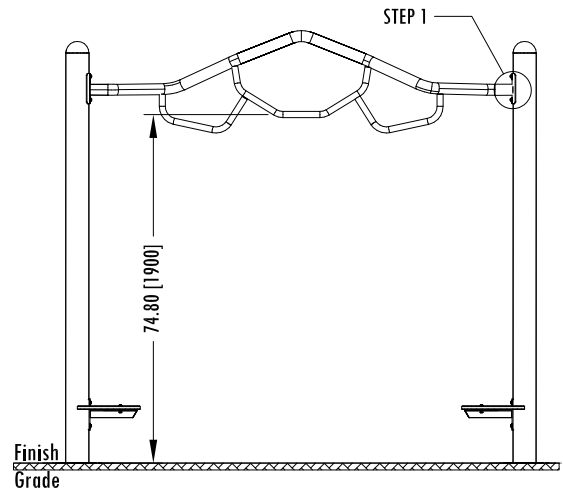

This Instruction Applies To The Following Modules :

- OH097 Minor Arc Overhead Ladder
- OH100 Trapeze Arc
- OH104 Peak Overhead
- OH105 Pinnacle Overhead

Parts List

- 1 Overhead
- 4 2T-0604 - Button Cap Torx w/ Pin 3/8" x 1"
- 4 5F-0500 - Flat Washer 5/16" S/S w/ 3/8" Hole

1" Button Cap, Flat Washer (x4)

PLAYSTEEL SQ N/A	PLAYSTEEL MAX B5-OH097-00 B5-OH100-00 B5-OH104-00 B5-OH105-00	PLAYSTEEL FIT B3-OH097-00 B3-OH100-00 B3-OH104-00 B3-OH105-00	ORBIS N/A	PLAYTOTS N/A	PAGE 1 OF 1
---------------------	---	---	--------------	-----------------	-------------

Parts List

- 1 CLM27100 Mosaic Link Frame (Upper and Lower
- 2 Mosaic Link Plastic Panels

- 20 2T-0604 - Button Cap Torx w/ Pin 3/8" x 1"
- 12 4R-0603 - Barrel Nut 3/8" x 3/4"
- 8 5F-0500 - Flat Washer 5/16" S/S w/ 3/8" Hole

Parts List

- 1 Link
- 4 2T-0604 - Button Cap Torx w/ Pin 3/8" x 1"
- 4 5F-0500 - Flat Washer 5/16" S/S w/ 3/8" Hole

1" Button Cap, Flat Washer (x4)

Parts List

1	CLM07210	Snake Balance Beam - Upper
1	CLM07210	Snake Balance Beam - Lower
1	GND00200	Universal Ground Leg
9	2T-0601	Button Cap Torx w/ Pin 3/8" x 1"
1	4L-0600	Lock Nut w/ Nylon Locking 3/8"
10	5F-0500	Flat Washer 5/16" S/S w/ 3/8" Hole