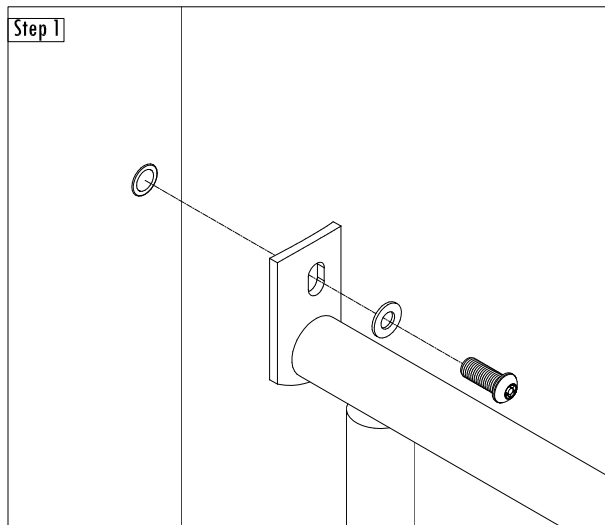

Step 1
1" Button Cap Torx w/ Pin, Flat Washers (x8)

Step 2
1" Button Cap Torx w/ Pin, Barrel Nut (x12)

STEP 2

STEP 1

This Instruction Applies To The Following Modules :

- LK050 Callisto Link
- LK052 Jansky Wave Link
- LK053 Mini Planet Link
- LK054 Nebula Link
- LK055 Spacetime Curvature Link
- LK056 Spacewalker Link
- LK058 Vulcan Link

Parts List

- 1 Link
- 4 2T-0604 - Button Cap Torx w/ Pin 3/8" x 1"
- 4 5F-0500 - Flat Washer 5/16" S/S w/ 3/8" Hole

1" Button Cap, Flat Washer (x4)

Parts List

1	CLM07210	Snake Balance Beam - Upper
1	CLM07210	Snake Balance Beam - Lower
1	GND00200	Universal Ground Leg
9	2T-0601	Button Cap Torx w/ Pin 3/8" x 1"
1	4L-0600	Lock Nut w/ Nylon Locking 3/8"
10	5F-0500	Flat Washer 5/16" S/S w/ 3/8" Hole