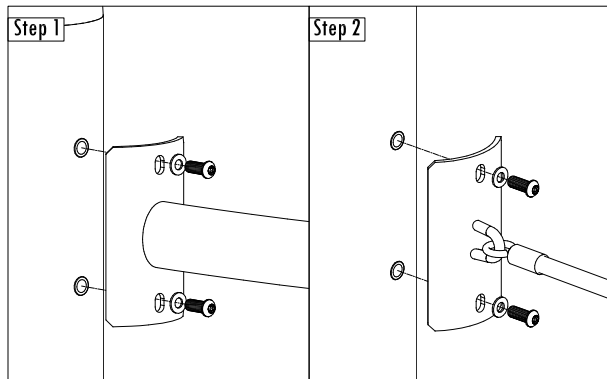

1" Button Cap Torx, Flat Washer (x12)

1" Button Cap Torx, Flat Washer, Barrel Nut (x12)

This Instruction Applies To The Following Modules :

- BA012 Stepping Stone 6"
- BA013 Stepping Stone 12"
- BA014 Stepping Stone 18"
- BA017 Stepping Stone 24"
- BA018 Stepping Stone 30"

Parts List

- 1 CLAO1100 Stepping Stone
- 1 Ground Leg
- 4 1M-0504 Machine Bolt 5/16" x 1"
- 4 5F-0500 Flat Washer 5/16" S/S w/ 3/8" Hole

1" Machine Bolt, Flat Washer (x4)

PLAYSTEEL SQ	PLAYSTEEL MAX	PLAYSTEEL FIT
P1-BA012-00	B5-BA012-00	B3-BA012-01
P1-BA013-00	B5-BA013-00	B3-BA013-01
P1-BA014-00	B5-BA014-00	B3-BA014-01
P1-BA017-00	B5-BA017-00	B3-BA017-00
P1-BA018-00	B5-BA018-00	B3-BA018-00

Parts List

3 **CLA05300** Vertical Triangle Link & Cable Assembly
1 or 3 **FRM07500** Vertical Triangle Link Frame

24 or 30 **2T-0604** - Button Cap Torx w/ Pin 3/8" x 1"
24 or 30 **5F-0500** - Flat Washer 5/16" S/S w/ 3/8" Hole