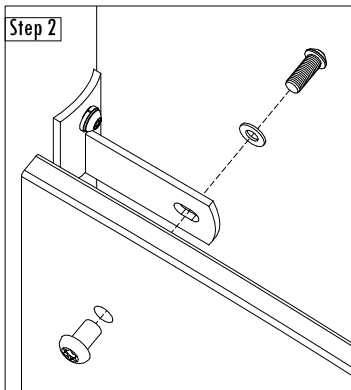

Parts List

- 1 Link
- 4 2T-0604 - Button Cap Torx w/ Pin 3/8" x 1"
- 4 5F-0500 - Flat Washer 5/16" S/S w/ 3/8" Hole

1" Button Cap, Flat Washer (x4)

Parts List

1	CLM07210	Snake Balance Beam - Upper
1	CLM07210	Snake Balance Beam - Lower
1	GND00200	Universal Ground Leg
9	2T-0601	Button Cap Torx w/ Pin 3/8" x 1"
1	4L-0600	Lock Nut w/ Nylon Locking 3/8"
10	5F-0500	Flat Washer 5/16" S/S w/ 3/8" Hole

1" Button Cap, Flat Washer (x8)

1" Button Cap, Flat Washer (x1)

Parts List

2		Double Wave Climber Panel
12	BRK00400	Sheet Plastic Bracket
24	2T-0604	Button Cap Torx w/ Pin 3/8" x 1"
12	4R-0603	Barrel Nut 3/8" x 3/4"
24	5F-0600	Flat Washer 3/8"

1" Button Cap Torx, Flat Washer (x12)

1" Button Cap Torx, Flat Washer, Barrel Nut (x12)

This Instruction Applies To The Following Modules :

- BA012 Stepping Stone 6"
- BA013 Stepping Stone 12"
- BA014 Stepping Stone 18"
- BA017 Stepping Stone 24"
- BA018 Stepping Stone 30"