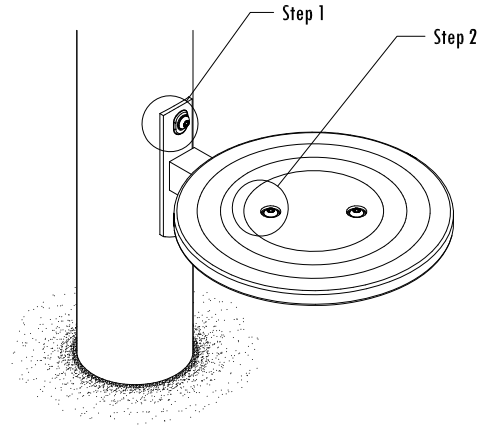

Parts List

3 **CLA05300** Vertical Triangle Link & Cable Assembly
1 or 3 **FRM07500** Vertical Triangle Link Frame

24 or 30 **2T-0604** - Button Cap Torx w/ Pin 3/8" x 1"
24 or 30 **5F-0500** - Flat Washer 5/16" S/S w/ 3/8" Hole

1" Button Cap, Flat Washer (x12)

1" Button Cap, Flat Washer (x18)
Crimp eyebolts closed, using pliers (x9)

This Instruction Includes The Following Addon Modules :

- | | |
|-------------------------|-------------------------|
| SC010 Pod Seat | SC016 Flower Pod Seat |
| SC011 Airplane Pod Seat | SC017 Frog Pod Seat |
| SC012 Alien 1 Pod Seat | SC018 Lady Bug Pod Seat |
| SC013 Alien 2 Pod Seat | SC019 Lily Pad Pod Seat |
| SC014 Bear Pod Seat | SC020 Moon Pod Seat |
| SC015 Dog Pod Seat | SC021 Whale Pod Seat |

Parts List

- 1 FRM01400 Single Pod Seat Frame
- 1 Pod Seat Plastic

- 2 2T-0604 - Button Cap Torx w/ Pin 3/8" x 1"
- 2 2T-0606 - Button Cap Torx w/ Pin 3/8" x 1-1/2"
- 2 4L-0600 - Lock Nut w/ Nylon Locking 3/8"
- 6 5F-0500 - Flat Washer 5/16" S/S w/ 3/8" Hole