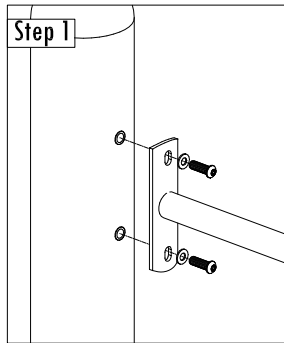

This Instruction Applies To The Following Modules :

- OH097 Minor Arc Overhead Ladder
- OH100 Trapeze Arc
- OH104 Peak Overhead
- OH105 Pinnacle Overhead

Parts List

- 1 Overhead
- 4 2T-0604 - Button Cap Torx w/ Pin 3/8" x 1"
- 4 5F-0500 - Flat Washer 5/16" S/S w/ 3/8" Hole

1" Button Cap, Flat Washer (x4)

PLAYSTEEL SQ N/A	PLAYSTEEL MAX B5-OH097-00 B5-OH100-00 B5-OH104-00 B5-OH105-00	PLAYSTEEL FIT B3-OH097-00 B3-OH100-00 B3-OH104-00 B3-OH105-00	ORBIS N/A	PLAYTOTS N/A	PAGE 1 OF 1
---------------------	---	---	--------------	-----------------	-------------

Parts List

- 1 CLM27100 Mosaic Link Frame (Upper and Lower
- 2 Mosaic Link Plastic Panels

- 20 2T-0604 - Button Cap Torx w/ Pin 3/8" x 1"
- 12 4R-0603 - Barrel Nut 3/8" x 3/4"
- 8 5F-0500 - Flat Washer 5/16" S/S w/ 3/8" Hole

Parts List

- 1 Link
- 4 2T-0604 - Button Cap Torx w/ Pin 3/8" x 1"
- 4 5F-0500 - Flat Washer 5/16" S/S w/ 3/8" Hole

1" Button Cap, Flat Washer (x4)

Parts List

1	CLM07210	Snake Balance Beam - Upper
1	CLM07210	Snake Balance Beam - Lower
1	GND00200	Universal Ground Leg
9	2T-0601	Button Cap Torx w/ Pin 3/8" x 1"
1	4L-0600	Lock Nut w/ Nylon Locking 3/8"
10	5F-0500	Flat Washer 5/16" S/S w/ 3/8" Hole