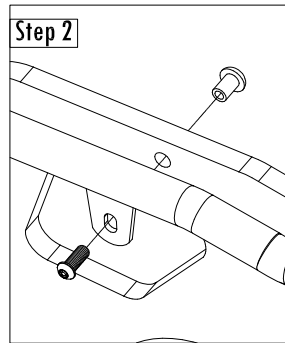

Step 2
1" Button Cap Torx w/ Pin, Barrel Nut (x12)