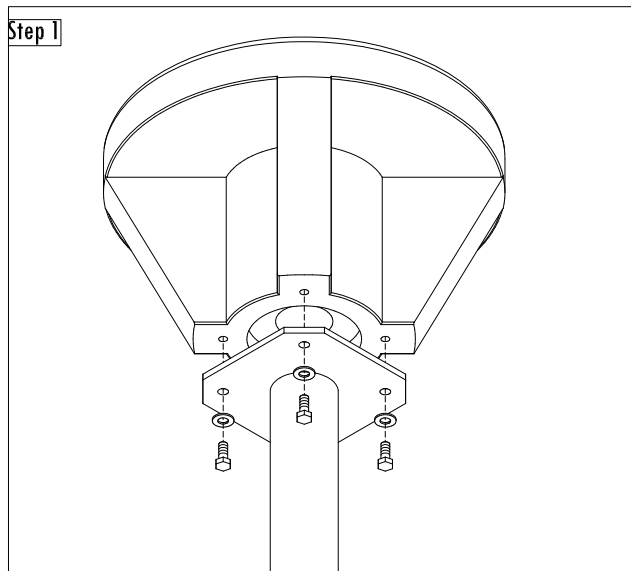

1" Button Cap, Flat Washer (x8)

1" Button Cap, Flat Washer (x1)

Parts List

2		Double Wave Climber Panel
12	BRK00400	Sheet Plastic Bracket
24	2T-0604	Button Cap Torx w/ Pin 3/8" x 1"
12	4R-0603	Barrel Nut 3/8" x 3/4"
24	5F-0600	Flat Washer 3/8"

1" Button Cap Torx, Flat Washer (x12)

1" Button Cap Torx, Flat Washer, Barrel Nut (x12)

This Instruction Applies To The Following Modules :

- BA012 Stepping Stone 6"
- BA013 Stepping Stone 12"
- BA014 Stepping Stone 18"
- BA017 Stepping Stone 24"
- BA018 Stepping Stone 30"

Parts List

- 1 CLAO1100 Stepping Stone
- 1 Ground Leg
- 4 1M-0504 Machine Bolt 5/16" x 1"
- 4 5F-0500 Flat Washer 5/16" S/S w/ 3/8" Hole

1" Machine Bolt, Flat Washer (x4)

PLAYSTEEL SQ	PLAYSTEEL MAX	PLAYSTEEL FIT
P1-BA012-00	B5-BA012-00	B3-BA012-01
P1-BA013-00	B5-BA013-00	B3-BA013-01
P1-BA014-00	B5-BA014-00	B3-BA014-01
P1-BA017-00	B5-BA017-00	B3-BA017-00
P1-BA018-00	B5-BA018-00	B3-BA018-00

Parts List

3 **CLA05300** Vertical Triangle Link & Cable Assembly
1 or 3 **FRM07500** Vertical Triangle Link Frame

24 or 30 **2T-0604** - Button Cap Torx w/ Pin 3/8" x 1"
24 or 30 **5F-0500** - Flat Washer 5/16" S/S w/ 3/8" Hole