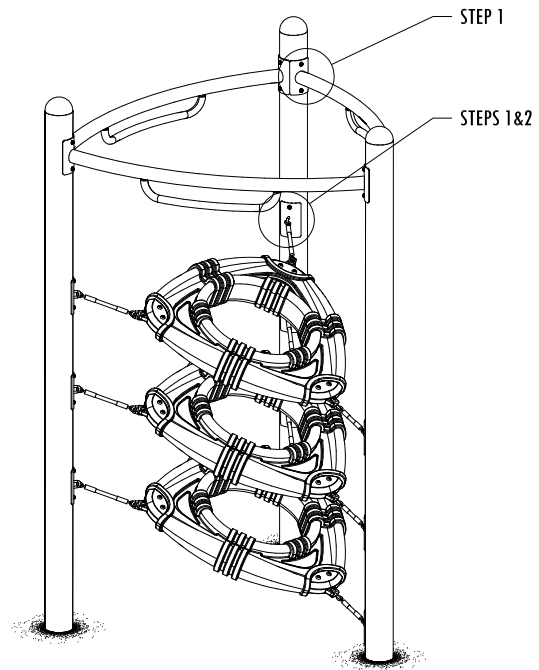

Parts List

- 1 Link
- 4 2T-0604 - Button Cap Torx w/ Pin 3/8" x 1"
- 4 5F-0500 - Flat Washer 5/16" S/S w/ 3/8" Hole

1" Button Cap, Flat Washer (x4)

Parts List

1	CLM07210	Snake Balance Beam - Upper
1	CLM07210	Snake Balance Beam - Lower
1	GND00200	Universal Ground Leg
9	2T-0601	Button Cap Torx w/ Pin 3/8" x 1"
1	4L-0600	Lock Nut w/ Nylon Locking 3/8"
10	5F-0500	Flat Washer 5/16" S/S w/ 3/8" Hole

1" Button Cap Torx, Flat Washer (x12)

1" Button Cap Torx, Flat Washer, Barrel Nut (x12)

This Instruction Applies To The Following Modules :

- BA012 Stepping Stone 6"
- BA013 Stepping Stone 12"
- BA014 Stepping Stone 18"
- BA017 Stepping Stone 24"
- BA018 Stepping Stone 30"

Parts List

- 1 CLAO1100 Stepping Stone
- 1 Ground Leg
- 4 1M-0504 Machine Bolt 5/16" x 1"
- 4 5F-0500 Flat Washer 5/16" S/S w/ 3/8" Hole

1" Machine Bolt, Flat Washer (x4)

PLAYSTEEL SQ	PLAYSTEEL MAX	PLAYSTEEL FIT
P1-BA012-00	B5-BA012-00	B3-BA012-01
P1-BA013-00	B5-BA013-00	B3-BA013-01
P1-BA014-00	B5-BA014-00	B3-BA014-01
P1-BA017-00	B5-BA017-00	B3-BA017-00
P1-BA018-00	B5-BA018-00	B3-BA018-00

Parts List

3 **CLA05300** Vertical Triangle Link & Cable Assembly
1 or 3 **FRM07500** Vertical Triangle Link Frame

24 or 30 **2T-0604** - Button Cap Torx w/ Pin 3/8" x 1"
24 or 30 **5F-0500** - Flat Washer 5/16" S/S w/ 3/8" Hole