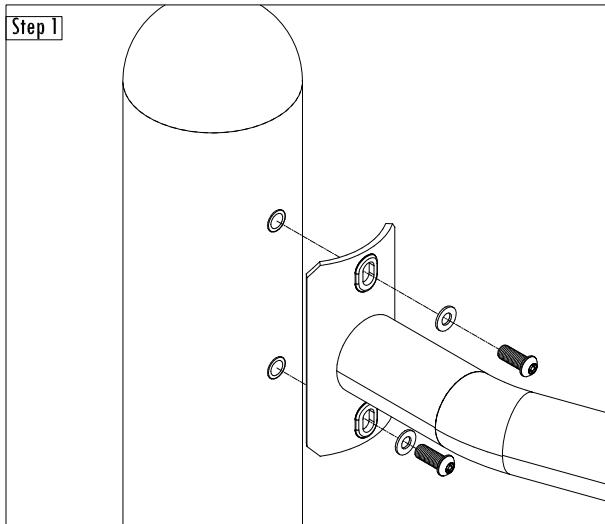

This Instruction Applies To The Following Modules :

- OH097 Minor Arc Overhead Ladder
- OH100 Trapeze Arc
- OH104 Peak Overhead
- OH105 Pinnacle Overhead

Parts List

- 1 Overhead
- 4 2T-0604 - Button Cap Torx w/ Pin 3/8" x 1"
- 4 5F-0500 - Flat Washer 5/16" S/S w/ 3/8" Hole

1" Button Cap, Flat Washer (x4)

PLAYSTEEL SQ N/A	PLAYSTEEL MAX B5-OH097-00 B5-OH100-00 B5-OH104-00 B5-OH105-00	PLAYSTEEL FIT B3-OH097-00 B3-OH100-00 B3-OH104-00 B3-OH105-00	ORBIS N/A	PLAYTOTS N/A	PAGE 1 OF 1
---------------------	---	---	--------------	-----------------	-------------

Parts List

- 1 CLM27100 Mosaic Link Frame (Upper and Lower
- 2 Mosaic Link Plastic Panels

- 20 2T-0604 - Button Cap Torx w/ Pin 3/8" x 1"
- 12 4R-0603 - Barrel Nut 3/8" x 3/4"
- 8 5F-0500 - Flat Washer 5/16" S/S w/ 3/8" Hole