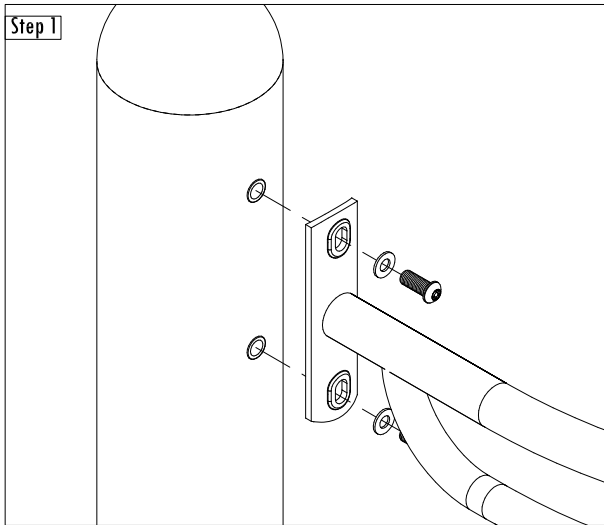

Step 1
1" Button Cap Torx w/ Pin, Flat Washers (x8)

Step 2
1" Button Cap Torx w/ Pin, Barrel Nut (x12)

STEP 2

STEP 1

This Instruction Applies To The Following Modules :

- LK050 Callisto Link
- LK052 Jansky Wave Link
- LK053 Mini Planet Link
- LK054 Nebula Link
- LK055 Spacetime Curvature Link
- LK056 Spacewalker Link
- LK058 Vulcan Link

Parts List

- 1 Link
- 4 2T-0604 - Button Cap Torx w/ Pin 3/8" x 1"
- 4 5F-0500 - Flat Washer 5/16" S/S w/ 3/8" Hole

1" Button Cap, Flat Washer (x4)

Parts List

1	CLM07210	Snake Balance Beam - Upper
1	CLM07210	Snake Balance Beam - Lower
1	GND00200	Universal Ground Leg
9	2T-0601	Button Cap Torx w/ Pin 3/8" x 1"
1	4L-0600	Lock Nut w/ Nylon Locking 3/8"
10	5F-0500	Flat Washer 5/16" S/S w/ 3/8" Hole

1" Button Cap, Flat Washer (x8)

1" Button Cap, Flat Washer (x1)

Parts List

2		Double Wave Climber Panel
12	BRK00400	Sheet Plastic Bracket
24	2T-0604	Button Cap Torx w/ Pin 3/8" x 1"
12	4R-0603	Barrel Nut 3/8" x 3/4"
24	5F-0600	Flat Washer 3/8"