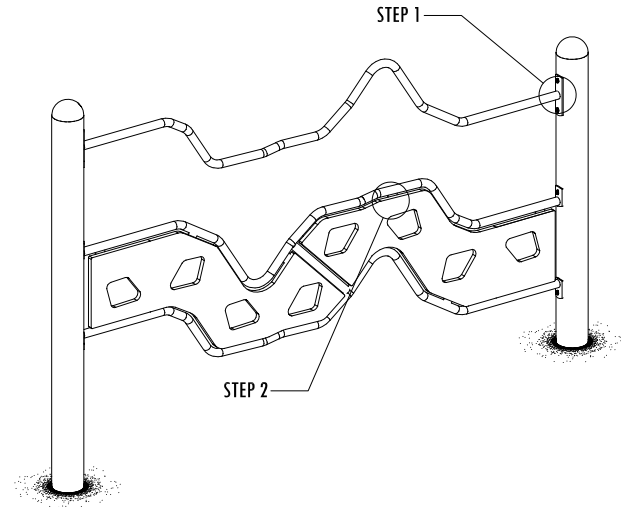

This Instruction Applies To The Following Modules :

- OH097 Minor Arc Overhead Ladder
- OH100 Trapeze Arc
- OH104 Peak Overhead
- OH105 Pinnacle Overhead

Parts List

- 1 Overhead
- 4 2T-0604 - Button Cap Torx w/ Pin 3/8" x 1"
- 4 5F-0500 - Flat Washer 5/16" S/S w/ 3/8" Hole

Parts List

- 1 CLM27100 Mosaic Link Frame (Upper and Lower
- 2 Mosaic Link Plastic Panels

- 20 2T-0604 - Button Cap Torx w/ Pin 3/8" x 1"
- 12 4R-0603 - Barrel Nut 3/8" x 3/4"
- 8 5F-0500 - Flat Washer 5/16" S/S w/ 3/8" Hole

Step 1
1" Button Cap Torx w/ Pin, Flat Washers (x8)

Step 2
1" Button Cap Torx w/ Pin, Barrel Nut (x12)

STEP 2

STEP 1

This Instruction Applies To The Following Modules :

- LK050 Callisto Link
- LK052 Jansky Wave Link
- LK053 Mini Planet Link
- LK054 Nebula Link
- LK055 Spacetime Curvature Link
- LK056 Spacewalker Link
- LK058 Vulcan Link

Parts List

- 1 Link
- 4 2T-0604 - Button Cap Torx w/ Pin 3/8" x 1"
- 4 5F-0500 - Flat Washer 5/16" S/S w/ 3/8" Hole

1" Button Cap, Flat Washer (x4)

Parts List

1	CLM07210	Snake Balance Beam - Upper
1	CLM07210	Snake Balance Beam - Lower
1	GND00200	Universal Ground Leg
9	2T-0601	Button Cap Torx w/ Pin 3/8" x 1"
1	4L-0600	Lock Nut w/ Nylon Locking 3/8"
10	5F-0500	Flat Washer 5/16" S/S w/ 3/8" Hole