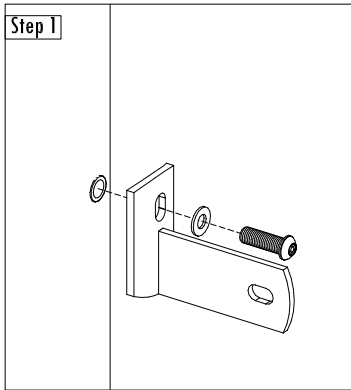

Parts List

- 1 Link
- 4 2T-0604 - Button Cap Torx w/ Pin 3/8" x 1"
- 4 5F-0500 - Flat Washer 5/16" S/S w/ 3/8" Hole

1" Button Cap, Flat Washer (x4)

Parts List

1	CLM07210	Snake Balance Beam - Upper
1	CLM07210	Snake Balance Beam - Lower
1	GND00200	Universal Ground Leg
9	2T-0601	Button Cap Torx w/ Pin 3/8" x 1"
1	4L-0600	Lock Nut w/ Nylon Locking 3/8"
10	5F-0500	Flat Washer 5/16" S/S w/ 3/8" Hole

1" Button Cap, Flat Washer (x8)

1" Button Cap, Flat Washer (x1)

Parts List

2		Double Wave Climber Panel
12	BRK00400	Sheet Plastic Bracket
24	2T-0604	Button Cap Torx w/ Pin 3/8" x 1"
12	4R-0603	Barrel Nut 3/8" x 3/4"
24	5F-0600	Flat Washer 3/8"

1" Button Cap Torx, Flat Washer (x12)

1" Button Cap Torx, Flat Washer, Barrel Nut (x12)

This Instruction Applies To The Following Modules :

- BA012 Stepping Stone 6"
- BA013 Stepping Stone 12"
- BA014 Stepping Stone 18"
- BA017 Stepping Stone 24"
- BA018 Stepping Stone 30"