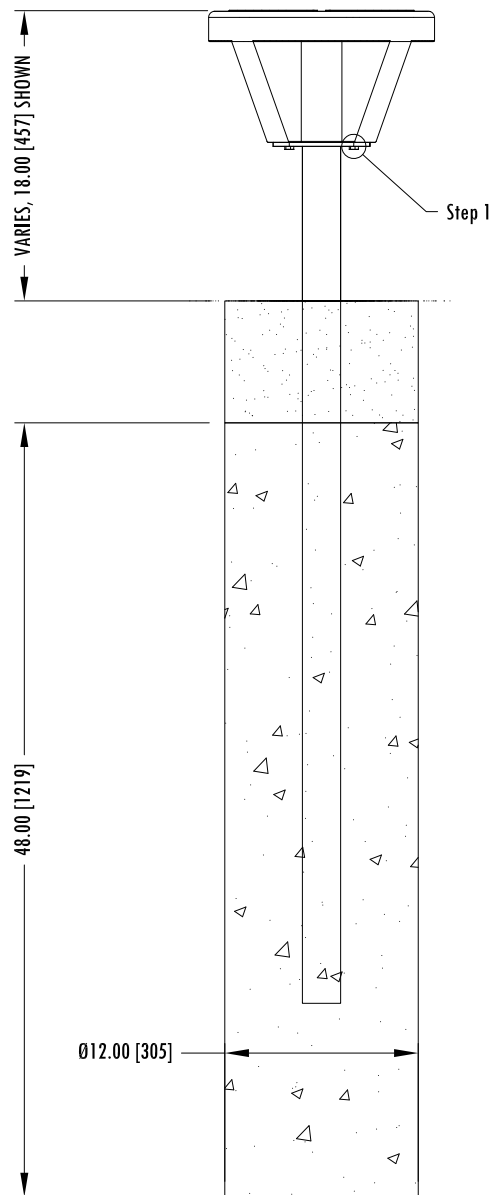

PLAYSTEEL SQ	PLAYSTEEL MAX	PLAYSTEEL FIT
P1-BA012-00	B5-BA012-00	B3-BA012-01
P1-BA013-00	B5-BA013-00	B3-BA013-01
P1-BA014-00	B5-BA014-00	B3-BA014-01
P1-BA017-00	B5-BA017-00	B3-BA017-00
P1-BA018-00	B5-BA018-00	B3-BA018-00