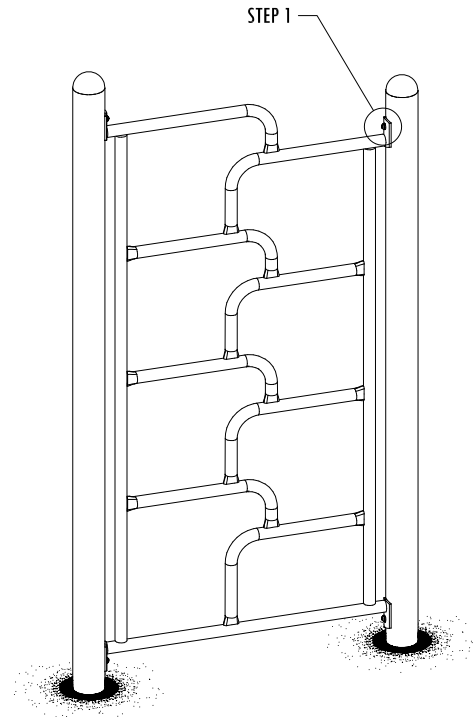

Parts List

- 1 CLM27100 Mosaic Link Frame (Upper and Lower
- 2 Mosaic Link Plastic Panels

- 20 2T-0604 - Button Cap Torx w/ Pin 3/8" x 1"
- 12 4R-0603 - Barrel Nut 3/8" x 3/4"
- 8 5F-0500 - Flat Washer 5/16" S/S w/ 3/8" Hole

Step 1
1" Button Cap Torx w/ Pin, Flat Washers (x8)

Step 2
1" Button Cap Torx w/ Pin, Barrel Nut (x12)

STEP 2

STEP 1

This Instruction Applies To The Following Modules :

- LK050 Callisto Link
- LK052 Jansky Wave Link
- LK053 Mini Planet Link
- LK054 Nebula Link
- LK055 Spacetime Curvature Link
- LK056 Spacewalker Link
- LK058 Vulcan Link

Parts List

- 1 Link
- 4 2T-0604 - Button Cap Torx w/ Pin 3/8" x 1"
- 4 5F-0500 - Flat Washer 5/16" S/S w/ 3/8" Hole

1" Button Cap, Flat Washer (x4)

Parts List

1	CLM07210	Snake Balance Beam - Upper
1	CLM07210	Snake Balance Beam - Lower
1	GND00200	Universal Ground Leg
9	2T-0601	Button Cap Torx w/ Pin 3/8" x 1"
1	4L-0600	Lock Nut w/ Nylon Locking 3/8"
10	5F-0500	Flat Washer 5/16" S/S w/ 3/8" Hole

1" Button Cap, Flat Washer (x8)

1" Button Cap, Flat Washer (x1)

Parts List

2		Double Wave Climber Panel
12	BRK00400	Sheet Plastic Bracket
24	2T-0604	Button Cap Torx w/ Pin 3/8" x 1"
12	4R-0603	Barrel Nut 3/8" x 3/4"
24	5F-0600	Flat Washer 3/8"