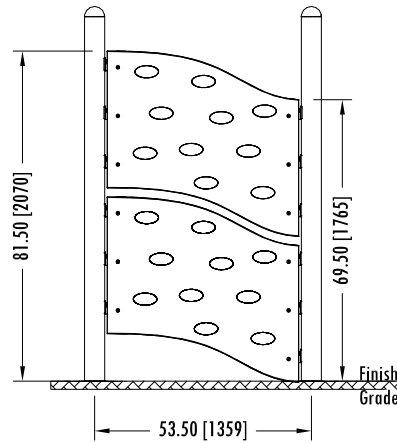

Parts List

2		Double Wave Climber Panel
12	BRK00400	Sheet Plastic Bracket
24	2T-0604	Button Cap Torx w/ Pin 3/8" x 1"
12	4R-0603	Barrel Nut 3/8" x 3/4"
24	5F-0600	Flat Washer 3/8"