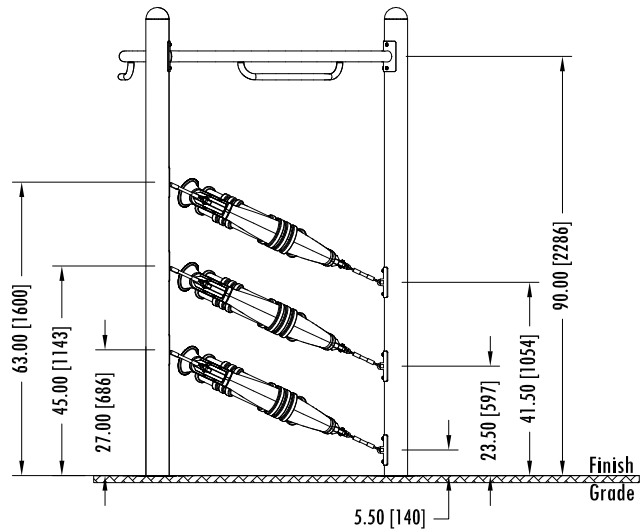

Parts List

- 1 CLAO1100 Stepping Stone
- 1 Ground Leg
- 4 1M-0504 Machine Bolt 5/16" x 1"
- 4 5F-0500 Flat Washer 5/16" S/S w/ 3/8" Hole

1" Machine Bolt, Flat Washer (x4)

PLAYSTEEL SQ	PLAYSTEEL MAX	PLAYSTEEL FIT
P1-BA012-00	B5-BA012-00	B3-BA012-01
P1-BA013-00	B5-BA013-00	B3-BA013-01
P1-BA014-00	B5-BA014-00	B3-BA014-01
P1-BA017-00	B5-BA017-00	B3-BA017-00
P1-BA018-00	B5-BA018-00	B3-BA018-00

Parts List

3 **CLA05300** Vertical Triangle Link & Cable Assembly
1 or 3 **FRM07500** Vertical Triangle Link Frame

24 or 30 **2T-0604** - Button Cap Torx w/ Pin 3/8" x 1"
24 or 30 **5F-0500** - Flat Washer 5/16" S/S w/ 3/8" Hole

1" Button Cap, Flat Washer (x12)

1" Button Cap, Flat Washer (x18)
Crimp eyebolts closed, using pliers (x9)

This Instruction Includes The Following Addon Modules :

- | | |
|-------------------------|-------------------------|
| SC010 Pod Seat | SC016 Flower Pod Seat |
| SC011 Airplane Pod Seat | SC017 Frog Pod Seat |
| SC012 Alien 1 Pod Seat | SC018 Lady Bug Pod Seat |
| SC013 Alien 2 Pod Seat | SC019 Lily Pad Pod Seat |
| SC014 Bear Pod Seat | SC020 Moon Pod Seat |
| SC015 Dog Pod Seat | SC021 Whale Pod Seat |