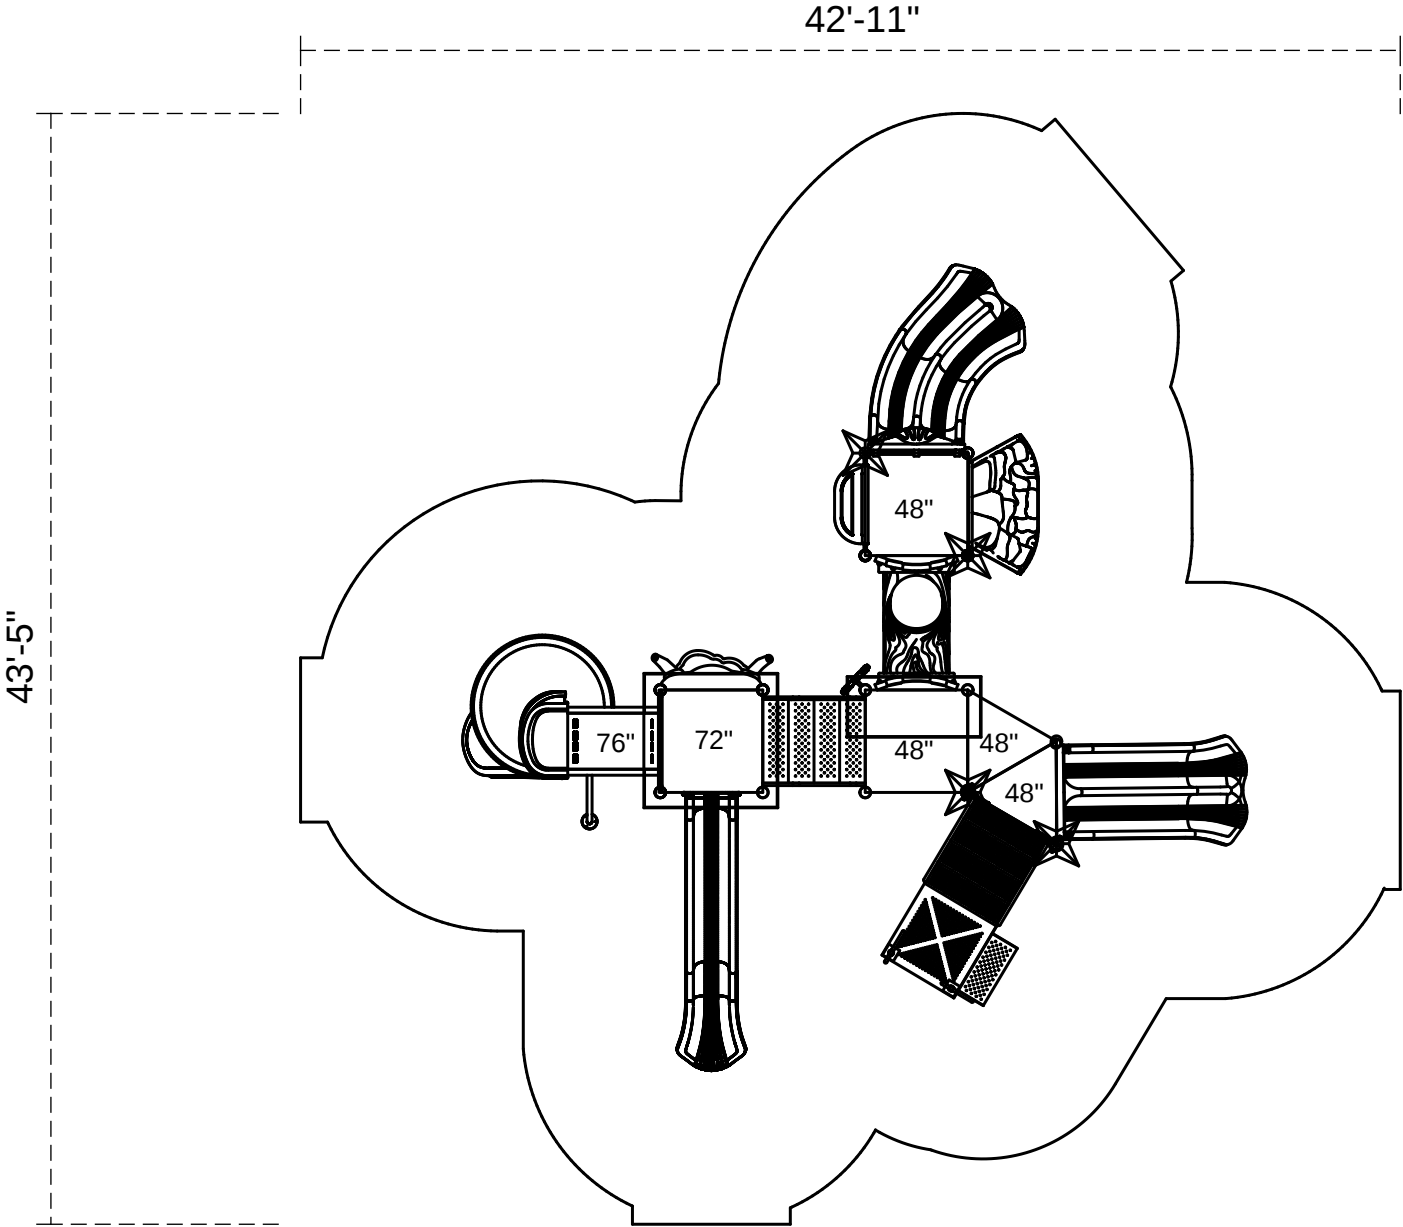

# Banana Bonanza

Footprint: 30'-4" x 31'-5"  
Use Zone: 42'-11" x 43'-5"

SKU: PTH040

Created On: November 16, 2017

The information provided on this sheet is subject to change without notice.