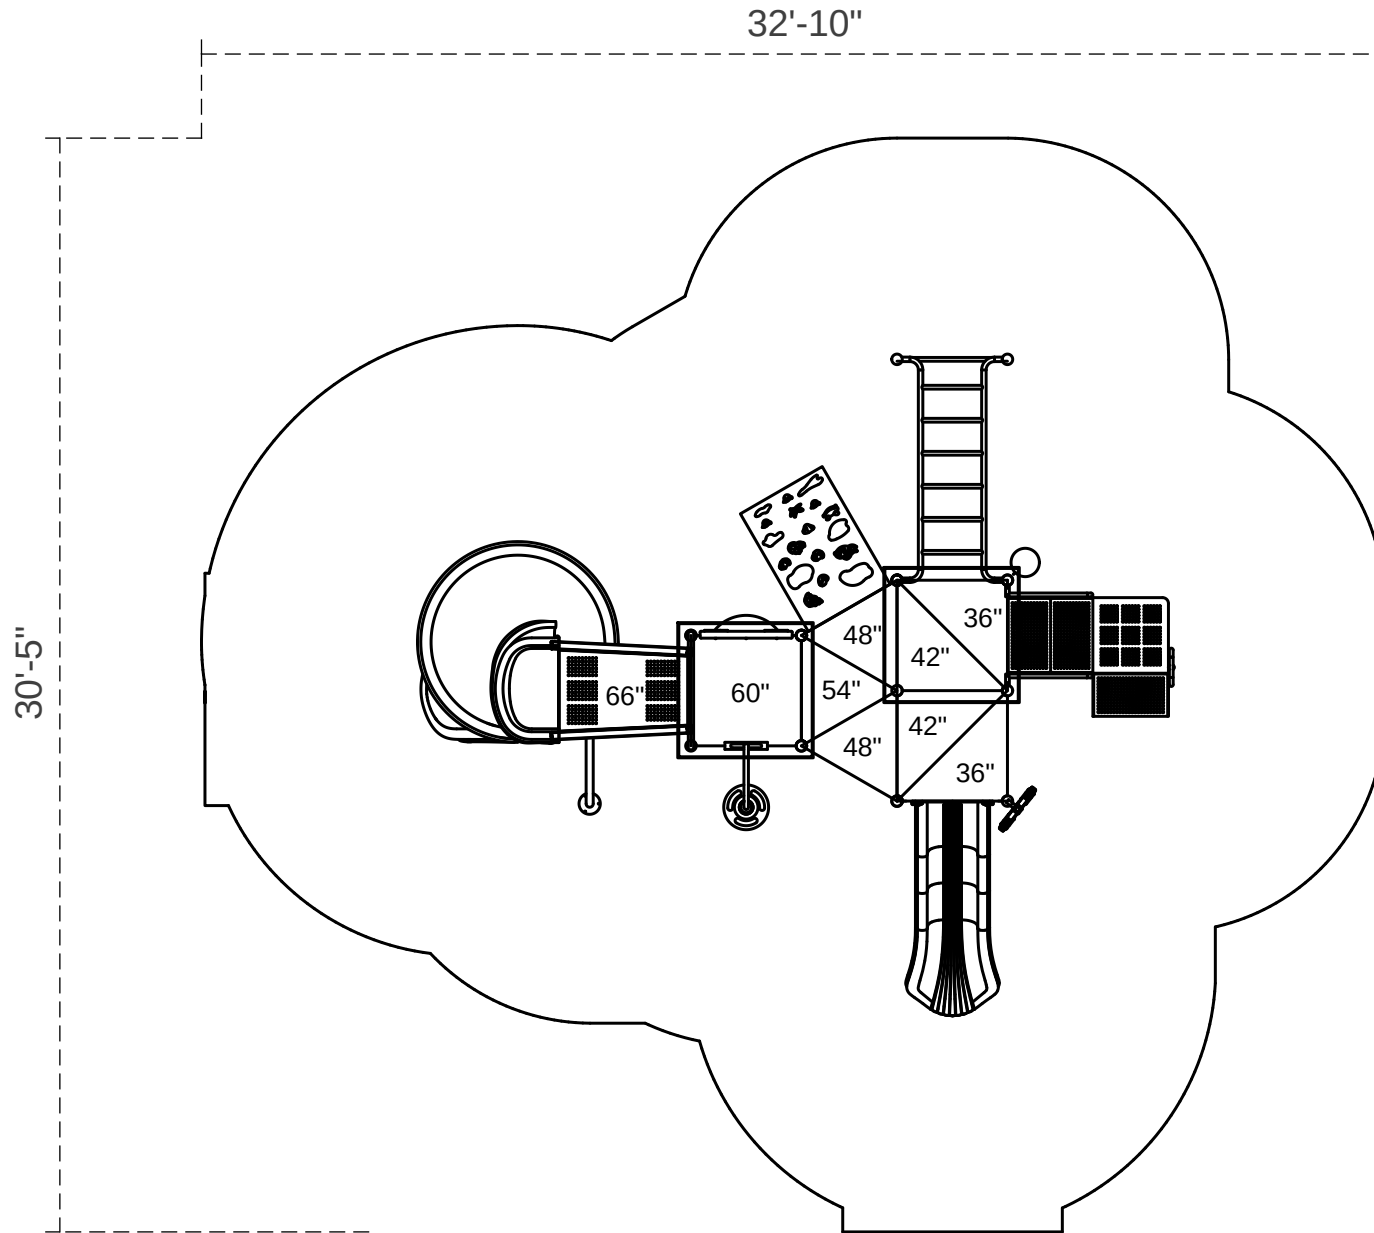

# Coopers Neck

**Footprint:** 18'-5" x 20'-10"  
**Use Zone:** 30'-5" x 32'-10"

**SKU:** PKP011