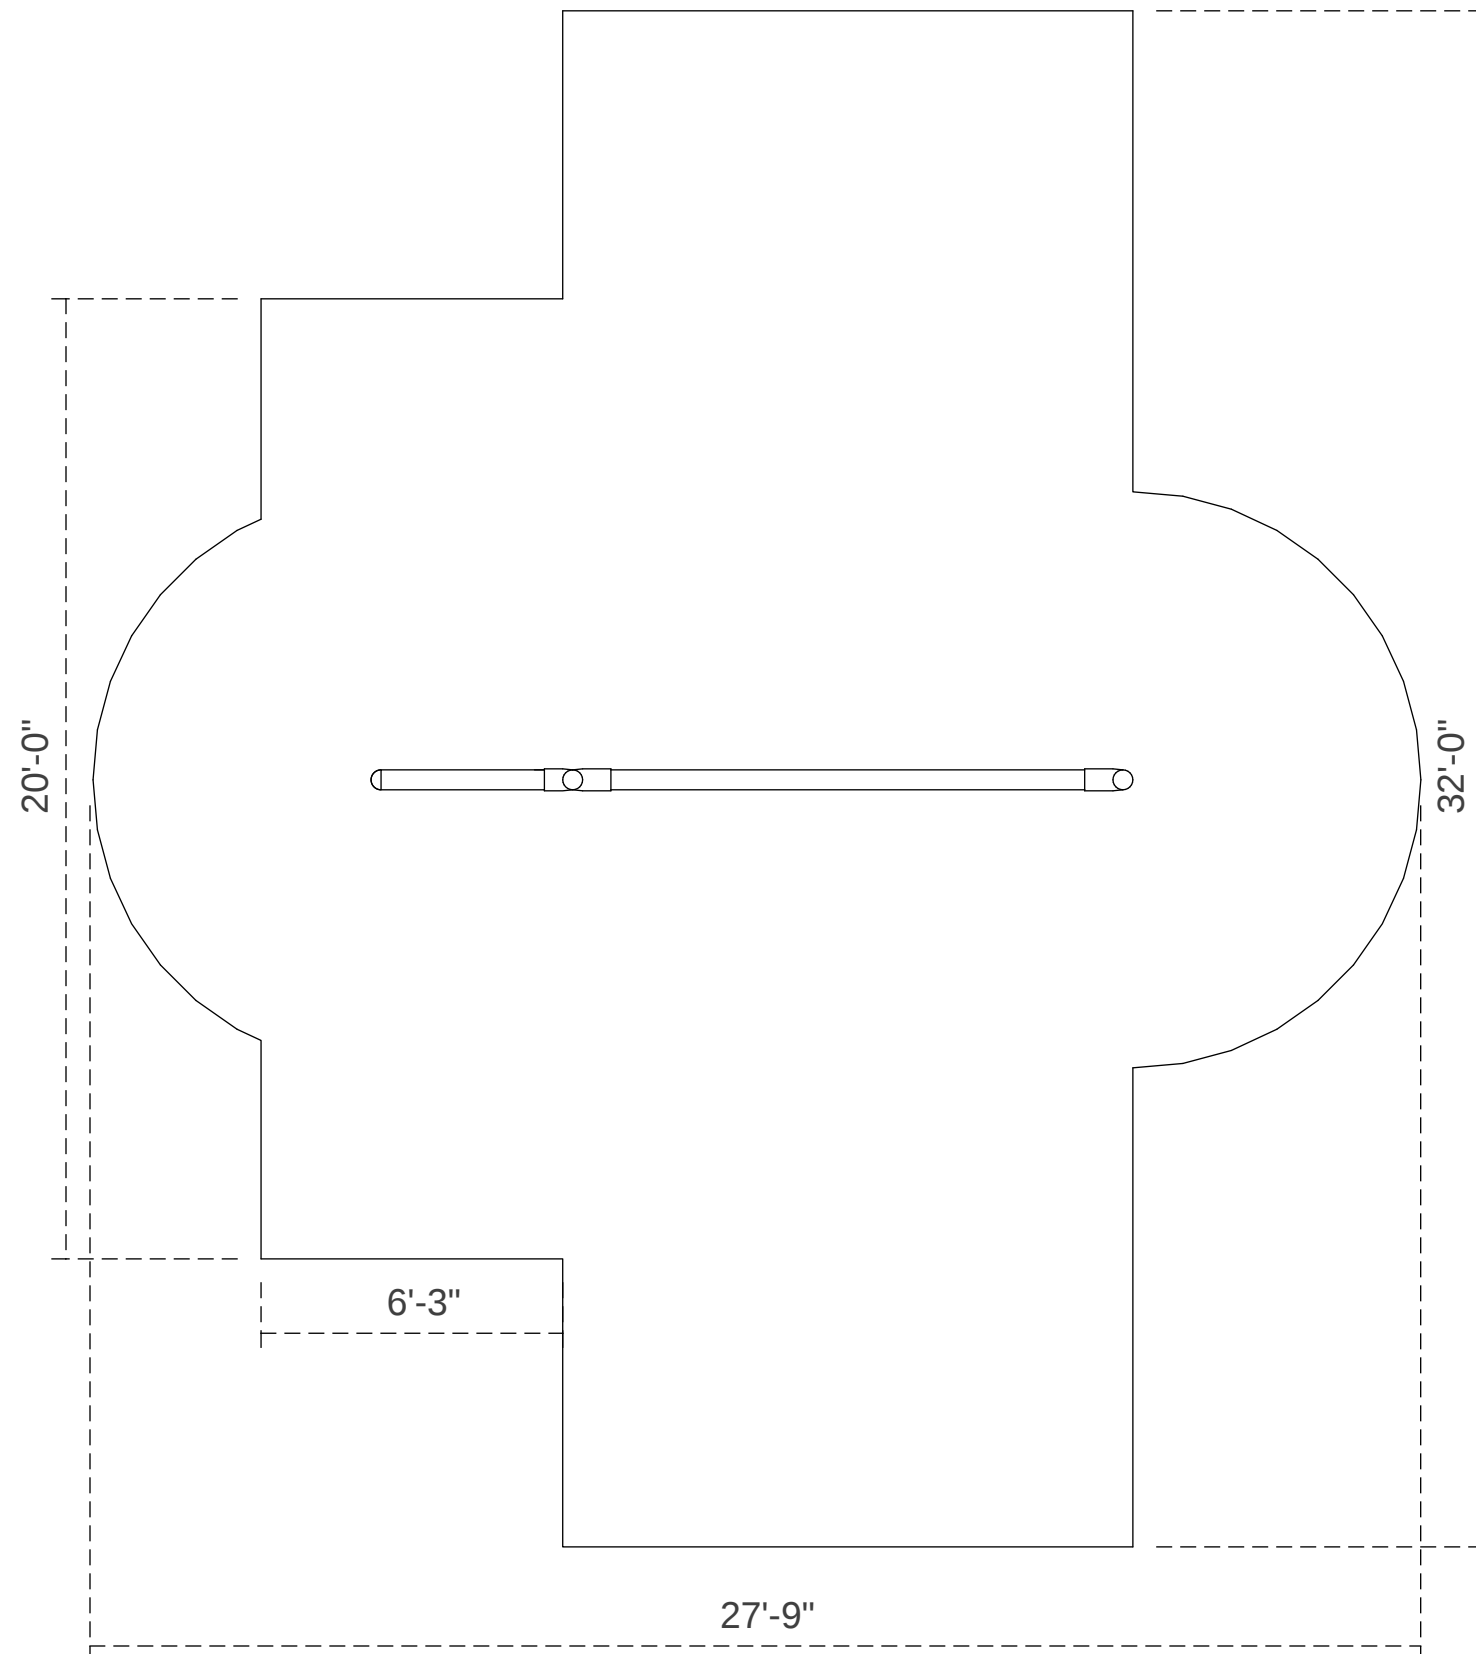

1-Bay 1-Cantilever Single Post Swing

SKU: PSW110WS
AGE RANGE: 6m-12 years
CHILD CAPACITY: 3

FOOTPRINT: 5' X 15' 9"
USE ZONE: 27' 9" X 32'
AREA: ~600 ft²

POST SIZE: 5-inch
FALL HEIGHT: 96"
4' BORDER ESTIMATE: 30

MEETS ADA GUIDELINES

- ✓ **ELEVATED:** N/A
- ✓ **GROUND LEVEL:** N/A

The information provided on this sheet is subject to change without notice.
Created On: February 2, 2023