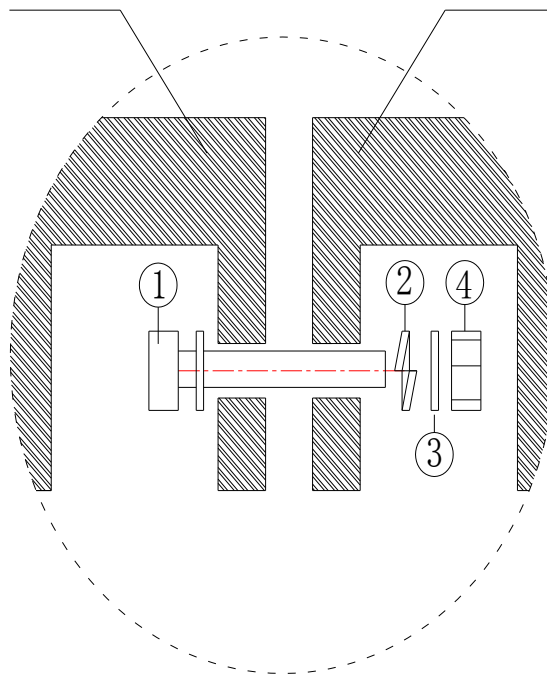

	ITEM	NAME	SPECIFICATION	QTY	PIC
PLASTIC BALL CLIMBER	PLASTIC BALL CLIMBER			1	
	1	BOLT	M10x40	15	
	2	WASHER	M10	30	
	3	SPRING WASHER	M10	15	
	4	LOCK NUT	M10	15	

REMARK

PLASTIC BALL CLIMBER INFOOT

PLASTIC CLIMBER

PLASTIC CLIMBER

	ITEM	NAME	SPECIFICATION	QTY	PIC
PLASTIC BALL CLIMBER INFOOT		PLASTIC BALL CLIMBER INFOOT		1	
	1	BOLT	M10x40	6	
	2	WASHER	M10	6	

REMARK

PLASTIC BALL CLIMBER INFOOT