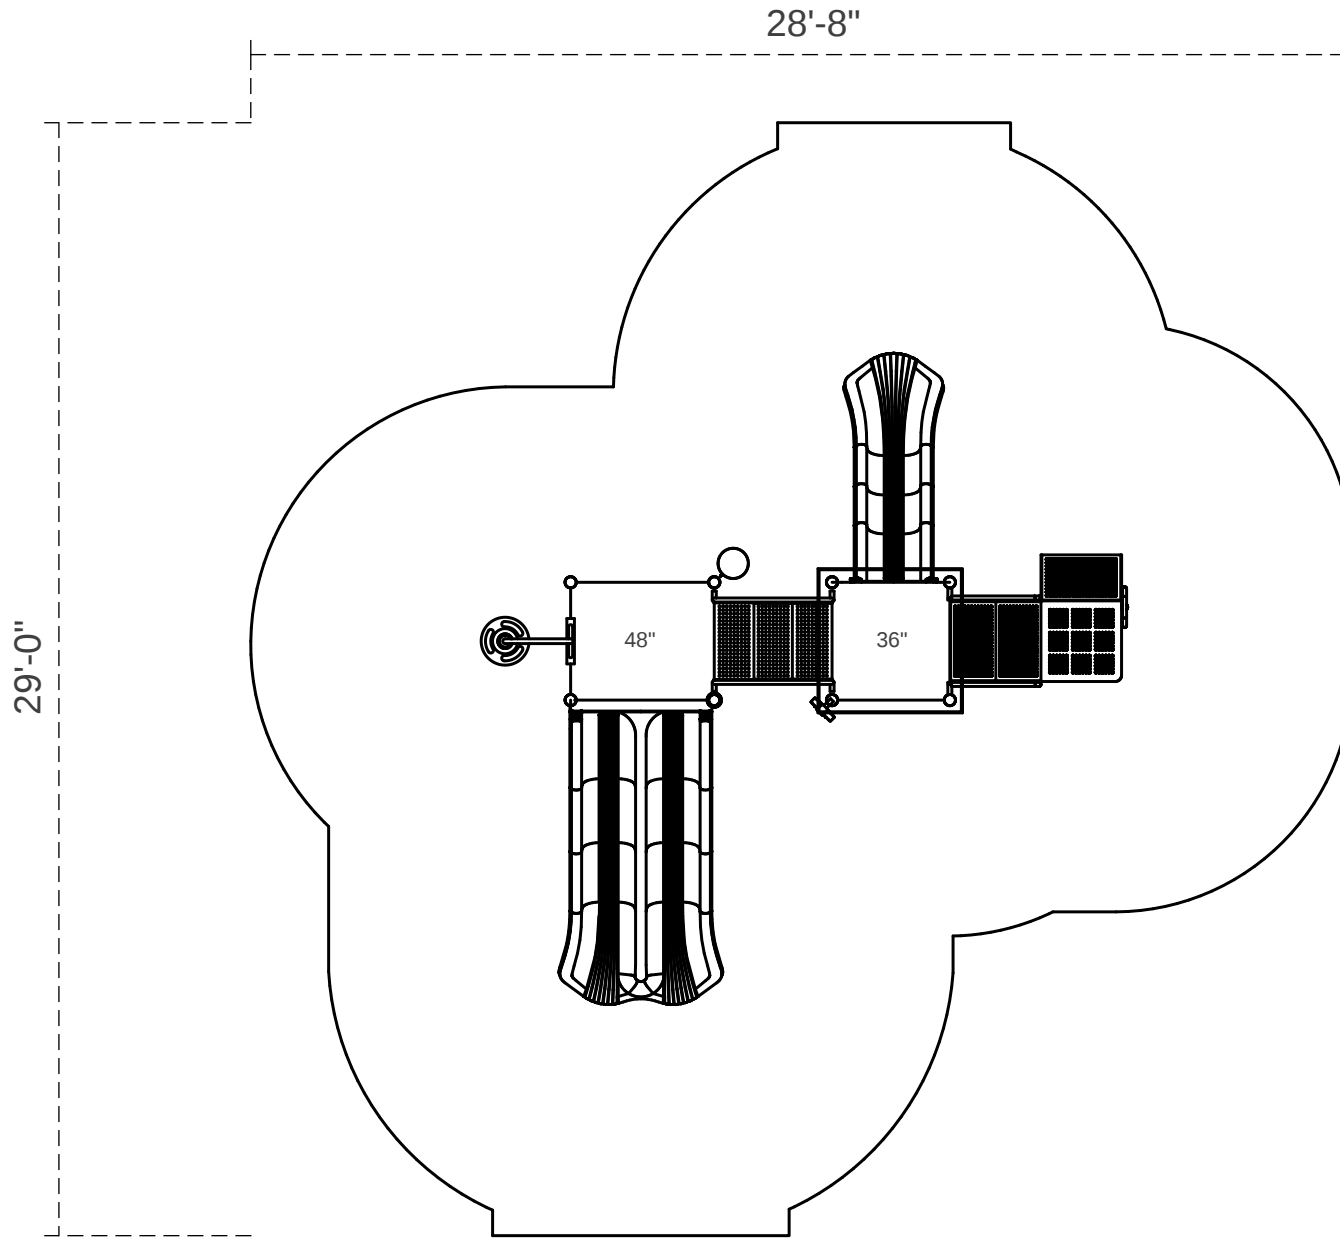

Granite Manor

Footprint: 17' x 16'-8"
Use Zone: 29' x 28'-8"

SKU: PKP004