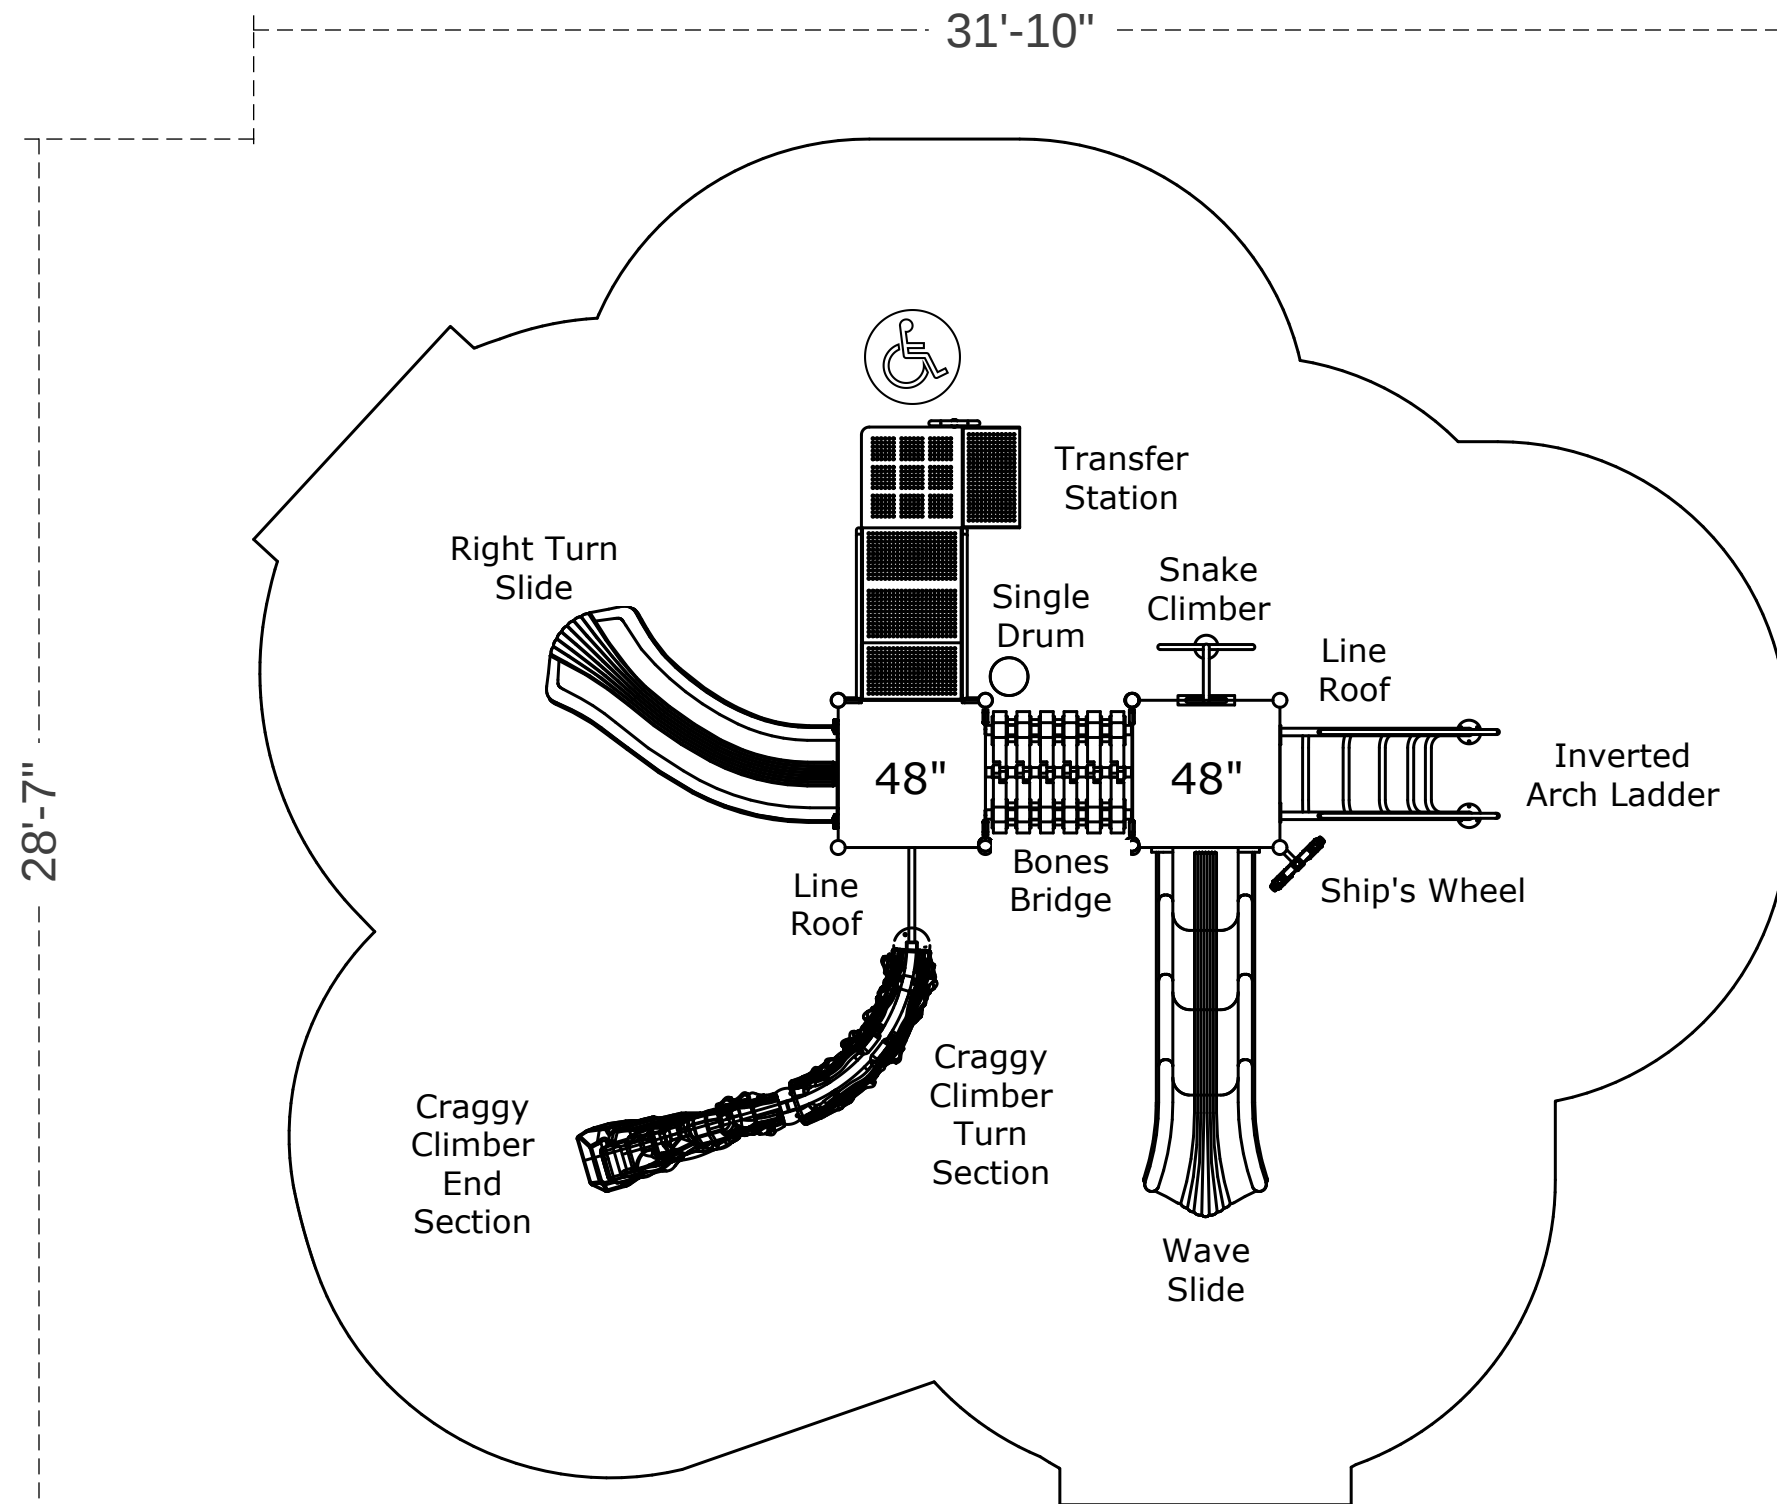

# Craggy Connection

**SKU:** KP042  
**AGE RANGE:** 5 - 12 years  
**CHILD CAPACITY:** 28 - 32

**FOOTPRINT:** 16'-7" X 19'-10"  
**USE ZONE:** 28'-7" X 31'-10"  
**AREA:** ~690 ft<sup>2</sup>

**POST SIZE:** 3.5-inch  
**FALL HEIGHT:** 96"  
**4' BORDER ESTIMATE:** 32

**MEETS ADA GUIDELINES**

- ✓ **ELEVATED:** 6
- ✓ **GROUND LEVEL:** 4

28'-7"

31'-10"