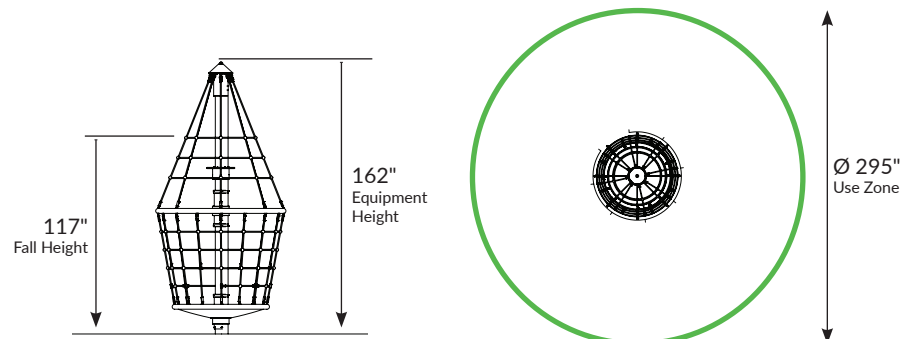

## Description

Bring fun to the playground with the Tower Carousel. This vertical rope design and spinner feature consists of a canister style basket with a Bird's Nest floor. The cascading ropes create the overall shapes with a central ring providing further robustness. Children can climb up, over, and into the basket. Once inside, other children can spin them around. The enclosed design gives riders a greater level of safety as they spin.

## Specifications

Installed Height:	167 inches
Fall Height:	120 inches
Use Zone:	Ø 295 inches
Age Group:	5-12 years
Capacity:	16

860.531.2391

NetPlayUSA.com

Copyright © NetPlay USA, LLC  
NP20-02.3