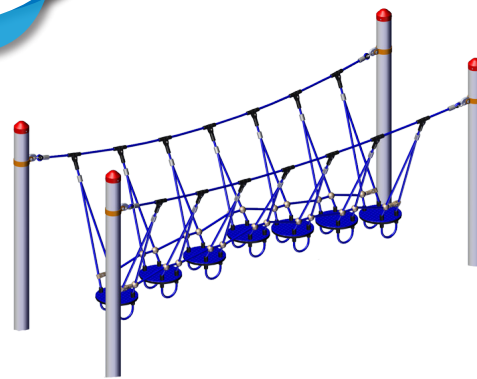

NetPlay Climber Series

Wobble Disk Adventure Bridge

Description

NetPlay adventure bridges, carousels, and courses enable toddlers to play freely and discover a miniature magical world. Diverse climbing options allow the little ones to let off steam while having fun in a safe environment.

The Wobble Disk Adventure Bridge is ideal for younger children and offers a variety of challenges. In addition to rope colors, such as green, blue, yellow, and red, you can choose a color scheme to match your recreational area.

Features

- Seven suspended “wobble” steps
- V-style bridge with side barrier hand support
- Galvanized steel posts included

Specifications

Equipment Height:	55.2 inches
Fall Height:	42.2 inches
Use Zone:	188 x 267 inches
Age Group:	5-12 years
Capacity:	7