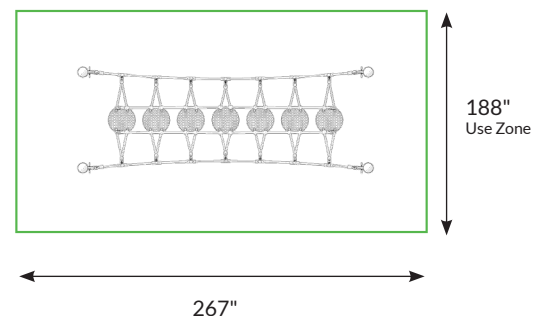

NetPlay Climber Series

Wobble Disk Adventure Bridge

Description

NetPlay adventure bridges, carousels, and courses enable toddlers to play freely and discover a miniature magical world. Diverse climbing options allow the little ones to let off steam while having fun in a safe environment.

The Wobble Disk Adventure Bridge is ideal for younger children and offers a variety of challenges. In addition to rope colors, such as green, blue, yellow, and red, you can choose a color scheme to match your recreational area.

Features

- Seven suspended “wobble” steps
- V-style bridge with side barrier hand support
- Galvanized steel posts included

Specifications

Equipment Height:	55.2 inches
Fall Height:	42.2 inches
Use Zone:	188 x 267 inches
Age Group:	5-12 years
Capacity:	7