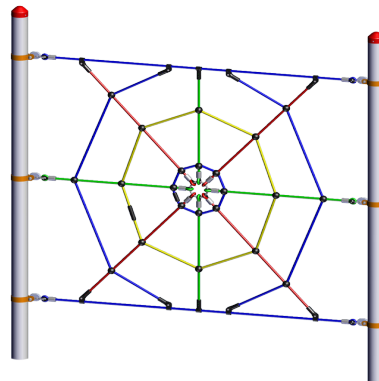

## Features

- Maintenance-friendly, easy to install
- Can be used as a free-standing element or part of an adventure course
- Constructed with Netform™, a steel-reinforced rope with polyester braid, comfort-grip surface
- Steel or Robinia posts are sold separately

## Specifications

Equipment Height:	94.5 inches
Fall Height:	83 inches
Use Zone:	Wood Posts: 241 x 152 inches Steel Posts: 237 x 148 inches
Age Group:	5-12 years
Capacity:	6

*\*Shown with Robinia Wood Posts*