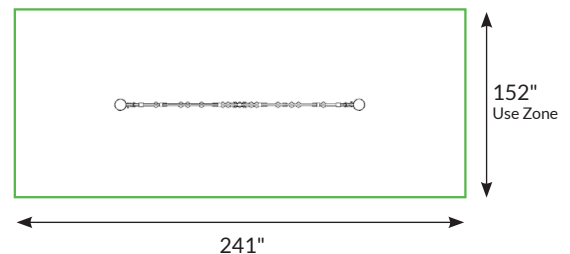

860.531.2391
NetPlayUSA.com