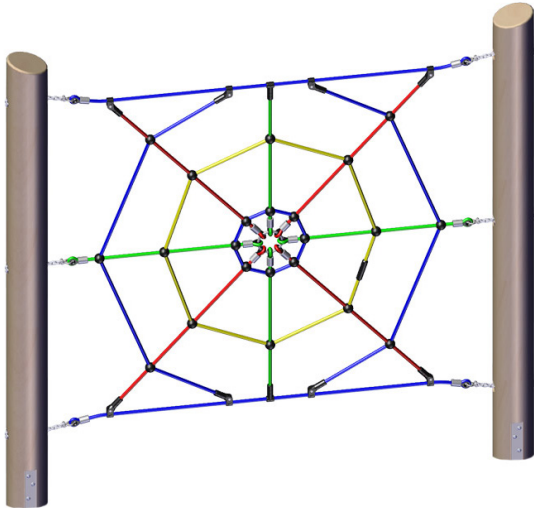

# Vario Spider Web

Item #4591-30-8

## Description

Easy to install playground equipment for schoolyards or public playgrounds. NetPlay Vario Spider Web offers children playtime fun and an opportunity to work on their fine motor skills. Incorporate with other elements to create a unique recreational course.

## Features

- Maintenance-friendly, easy to install
- Can be used as a free-standing element or part of an adventure course
- Constructed with Netform™, a steel-reinforced rope with polyester braid, comfort-grip surface
- Steel or Robinia posts are sold separately

## Specifications

Equipment Height:	94.5 inches
Fall Height:	83 inches
Use Zone:	Wood Posts: 241 x 152 inches Steel Posts: 237 x 148 inches
Age Group:	5-12 years
Capacity:	6

*\*Shown with Robinia Wood Posts*