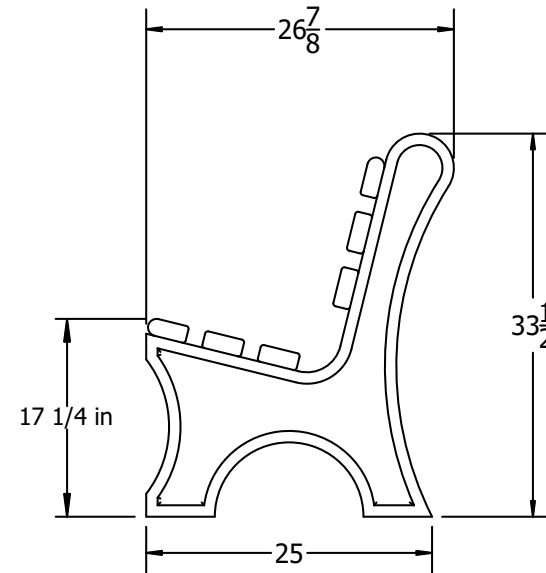

TOP VIEW

3D ISOMETRIC VIEW

FRONT VIEW

SIDE VIEW

Standard Colors

Optional Colors

INSERT COLOR CODE IN PRODUCT NUMBER
 CEDAR= CED, GRAY= GRA, GREEN= GRE, BLACK= BLA,
 BLUE= BLU, BROWN=BRO, RED= RED, WHITE=WHI

EXAMPLE: BROWN CENTRAL PARK 6 FT. BENCH =
 PB 6BROCPPE

6 ft. Central Park Bench

COPYRIGHT 2013-2033

THIS COPYRIGHTED MATERIAL IS THE PROPERTY OF FROG FURNISHINGS AND SHALL NOT BE REPRODUCED, PUBLISHED OR DISCLOSED TO OTHERS WITHOUT AUTHORIZATION AND CANNOT BE USED IN ANY WAY AGAINST OR DETRIMENTAL TO JAYHAWK PLASTICS INC. OLATHE, KANSAS USA