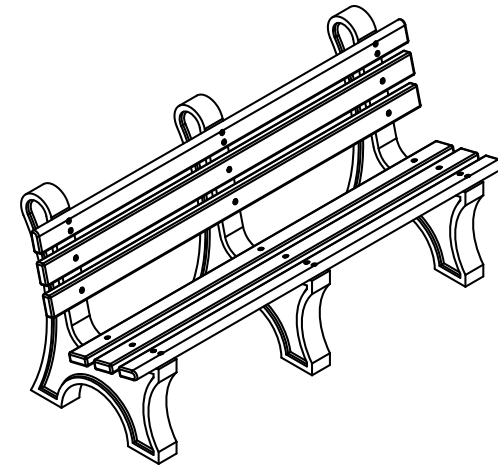

TOP VIEW

3D ISOMETRIC VIEW

FRONT VIEW

SIDE VIEW

Standard Colors

Optional Colors

INSERT COLOR CODE IN PRODUCT NUMBER
 CEDAR= CED, GRAY= GRA, GREEN= GRE, BLACK= BLA,
 BLUE= BLU, BROWN=BRO, RED= RED, WHITE=WHI

EXAMPLE: BROWN CENTRAL PARK 6 FT. BENCH =
 PB 6BROCPPE

6 ft. Central Park Bench

COPYRIGHT 2013-2033

THIS COPYRIGHTED MATERIAL IS THE PROPERTY OF FROG FURNISHINGS AND SHALL NOT BE REPRODUCED, PUBLISHED OR DISCLOSED TO OTHERS WITHOUT AUTHORIZATION AND CANNOT BE USED IN ANY WAY AGAINST OR DETRIMENTAL TO JAYHAWK PLASTICS INC. OLATHE, KANSAS USA