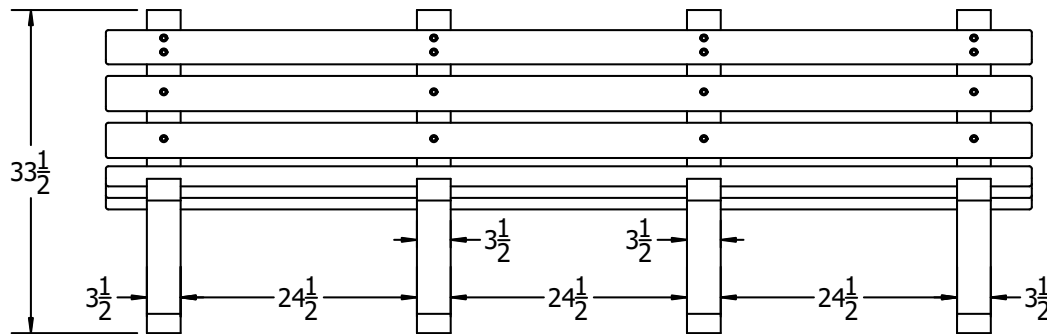

3D ISOMETRIC VIEW

TOP VIEW

FRONT VIEW

SIDE VIEW

- CED
- GRA
- GRE
- BLA
- BLU
- BRO
- RED
- WHI

**Standard Colors**

**Optional Colors**

INSERT COLOR CODE IN PRODUCT NUMBER  
 CEDAR= CED, GRAY= GRA, GREEN= GRE, BLACK= BLA,  
 BLUE= BLU, BROWN= BRO, RED= RED, WHITE= WHI

EXAMPLE: BROWN CENTRAL PARK 8 FT. BENCH =  
 PB 8**BRO**CPE