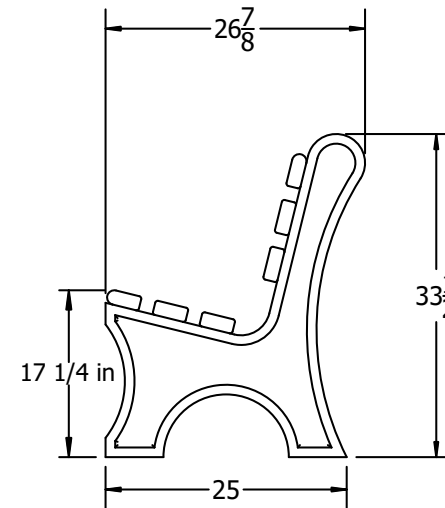

3D ISOMETRIC VIEW

TOP VIEW

FRONT VIEW

SIDE VIEW

- CED
- GRA
- GRE
- BLA
- BLU
- BRO
- RED
- WHI

**Standard Colors**

**Optional Colors**

INSERT COLOR CODE IN PRODUCT NUMBER  
 CEDAR= CED, GRAY= GRA, GREEN= GRE, BLACK= BLA,  
 BLUE= BLU, BROWN= BRO, RED= RED, WHITE= WHI

EXAMPLE: BROWN CENTRAL PARK 8 FT. BENCH =  
 PB 8**BRO**CPE