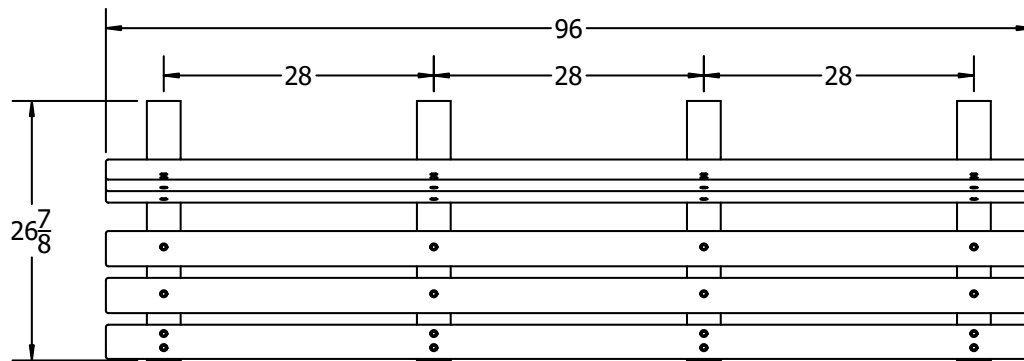

3D ISOMETRIC VIEW

TOP VIEW

FRONT VIEW

SIDE VIEW

- CED
- GRA
- GRE
- BLA
- BLU
- BRO
- RED
- WHI

**Standard Colors**

**Optional Colors**

INSERT COLOR CODE IN PRODUCT NUMBER  
 CEDAR= CED, GRAY= GRA, GREEN= GRE, BLACK= BLA,  
 BLUE= BLU, BROWN= BRO, RED= RED, WHITE= WHI

EXAMPLE: BROWN CENTRAL PARK 8 FT. BENCH =  
 PB 8**BRO**CPE