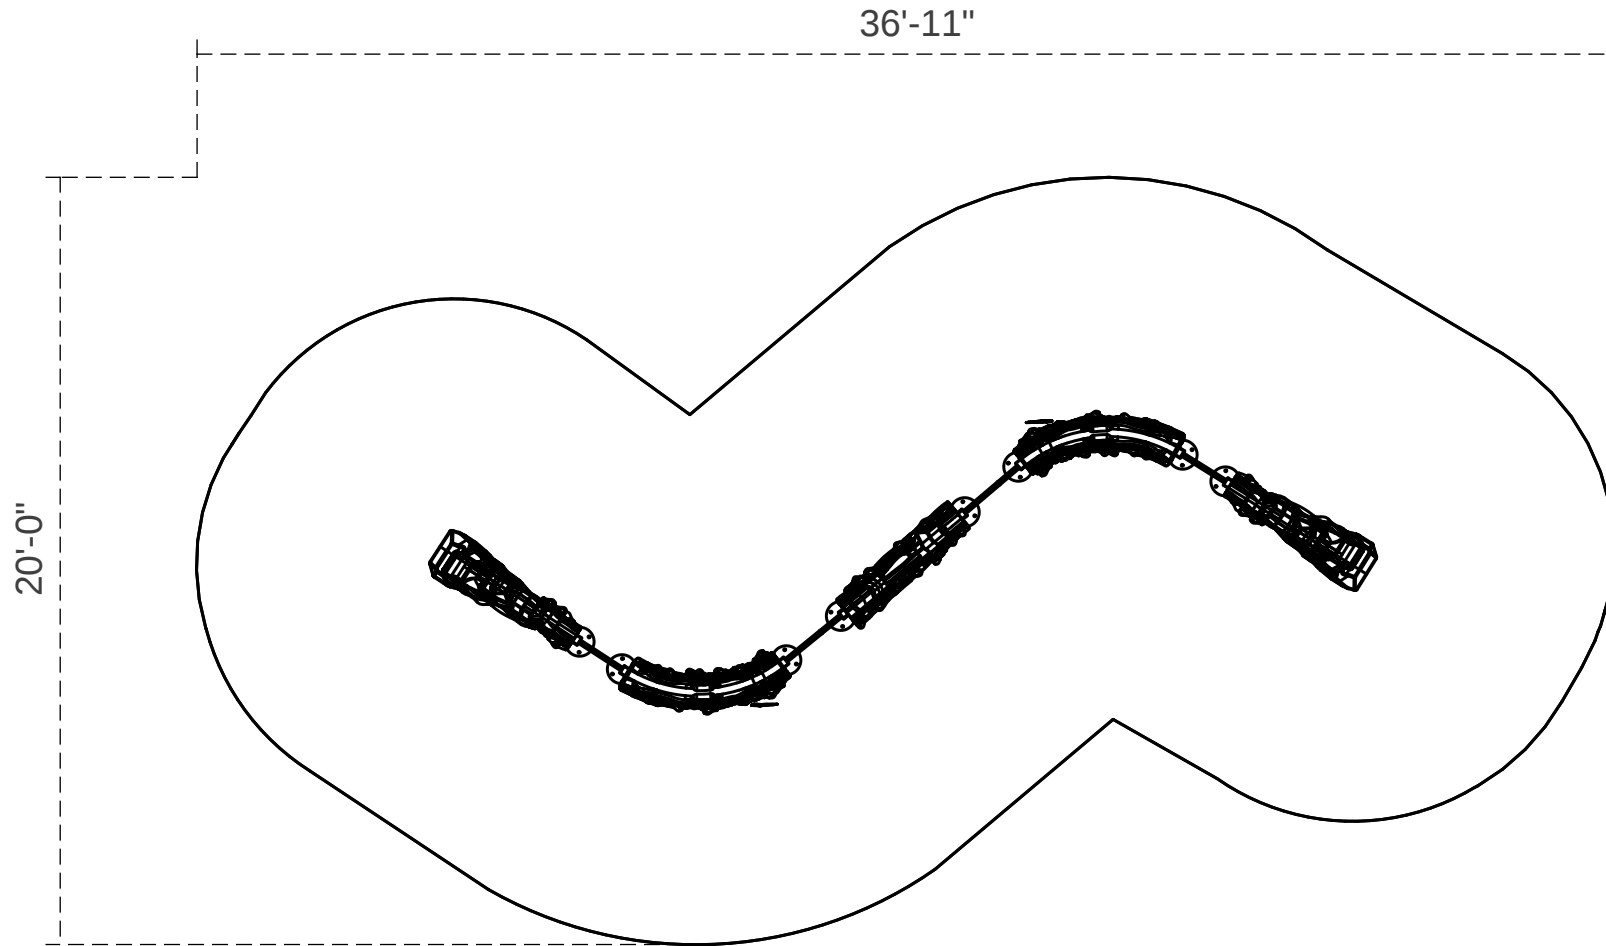

Craggy Alpine

Footprint: 8'-0" x 24'-11"
Use Zone: 20'-0" x 36'-11"

SKU: PCR006