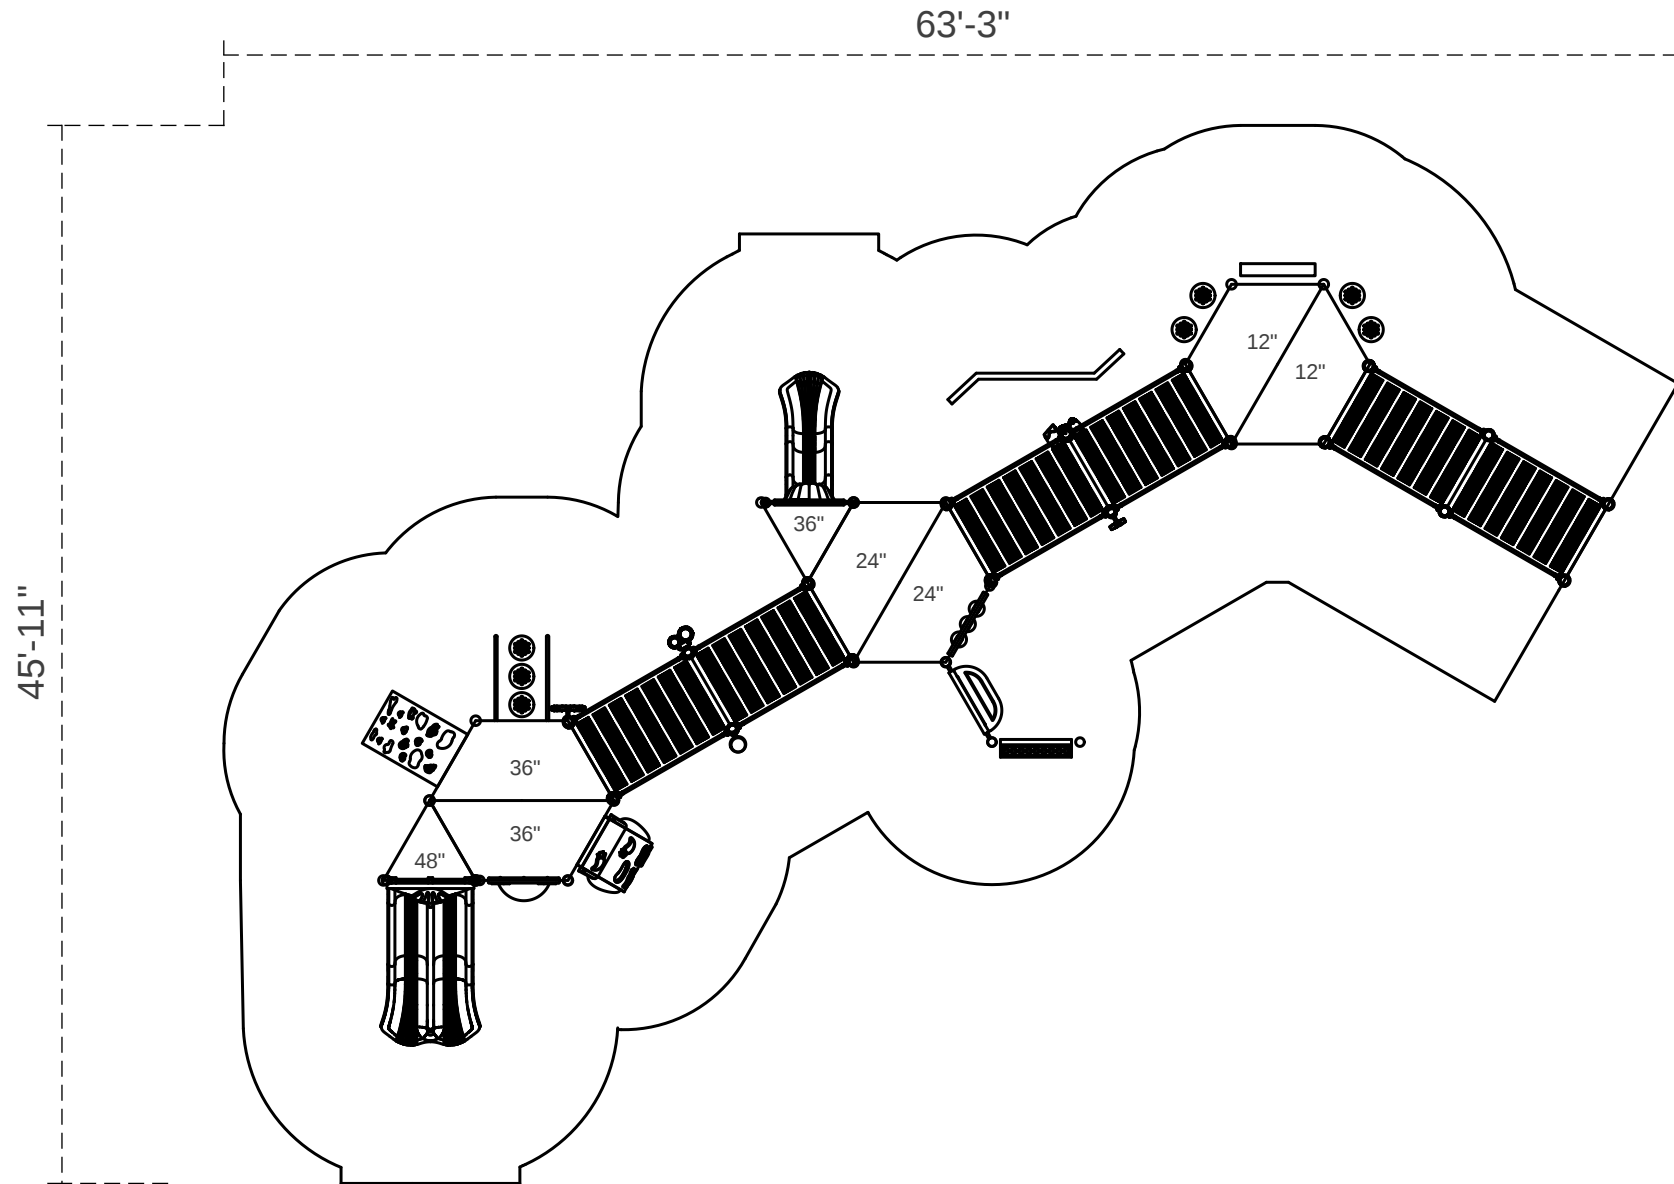

Mount Rainier

Footprint: 33'-11" x 51'-3"
Use Zone: 45'-11" x 63'-3"

SKU: PFA001