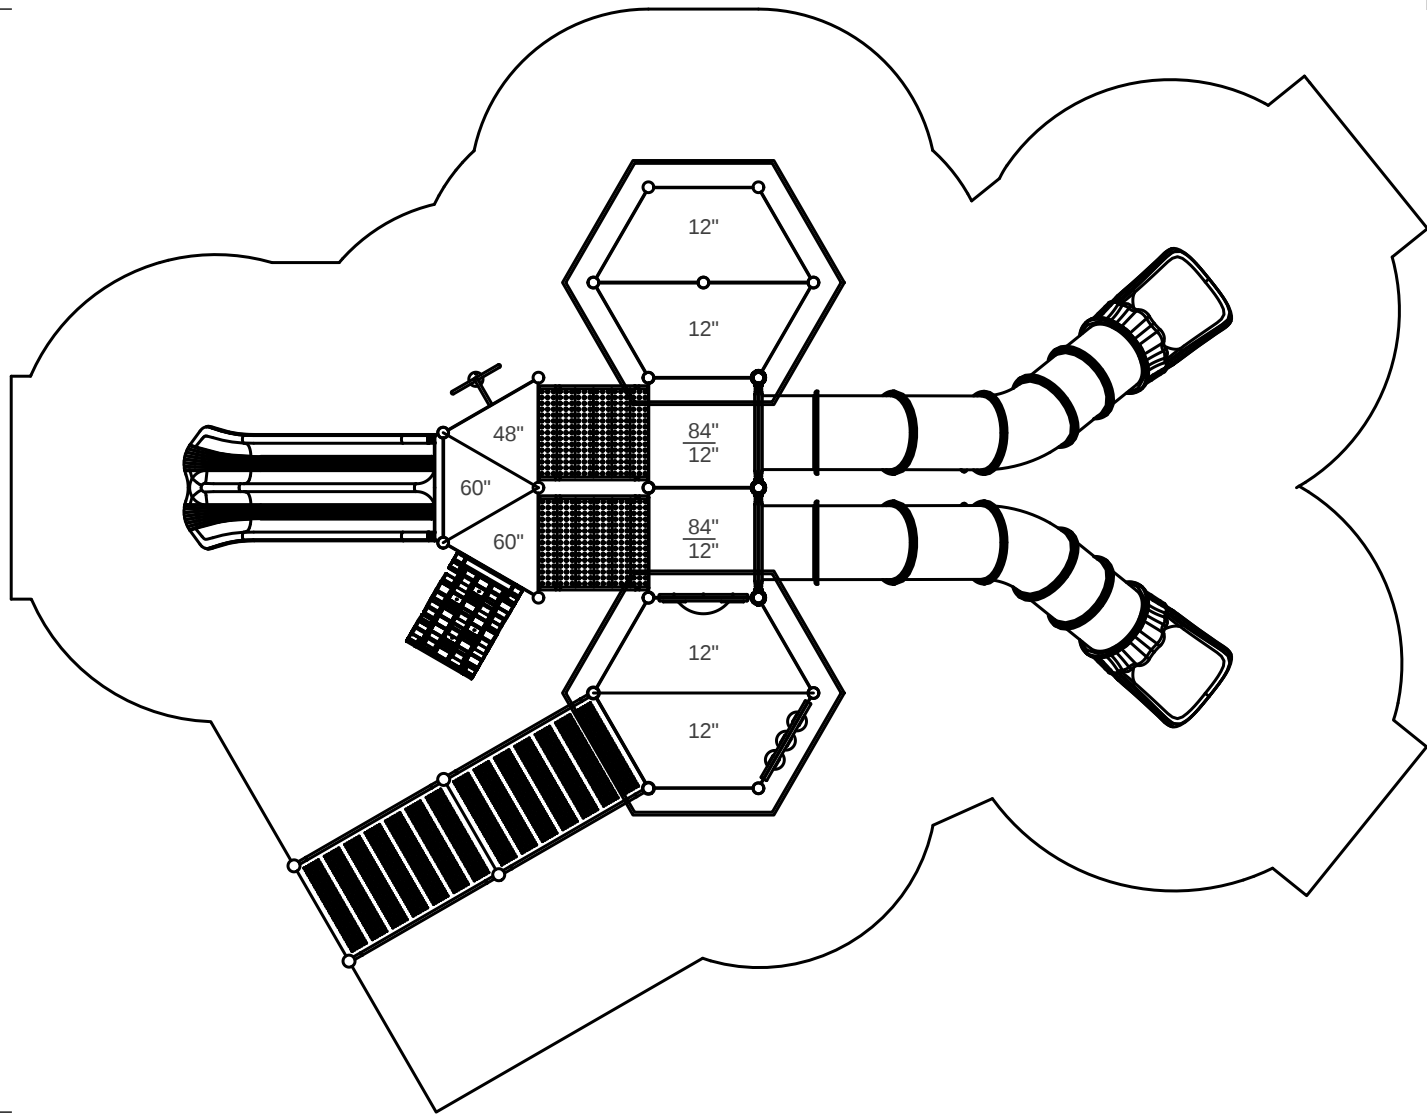

Lincoln Lookout

49'-4"

39'-3"

Footprint: 27'-3" x 37'-4"
Use Zone: 39'-3" x 49'-4"

SKU: PFA005