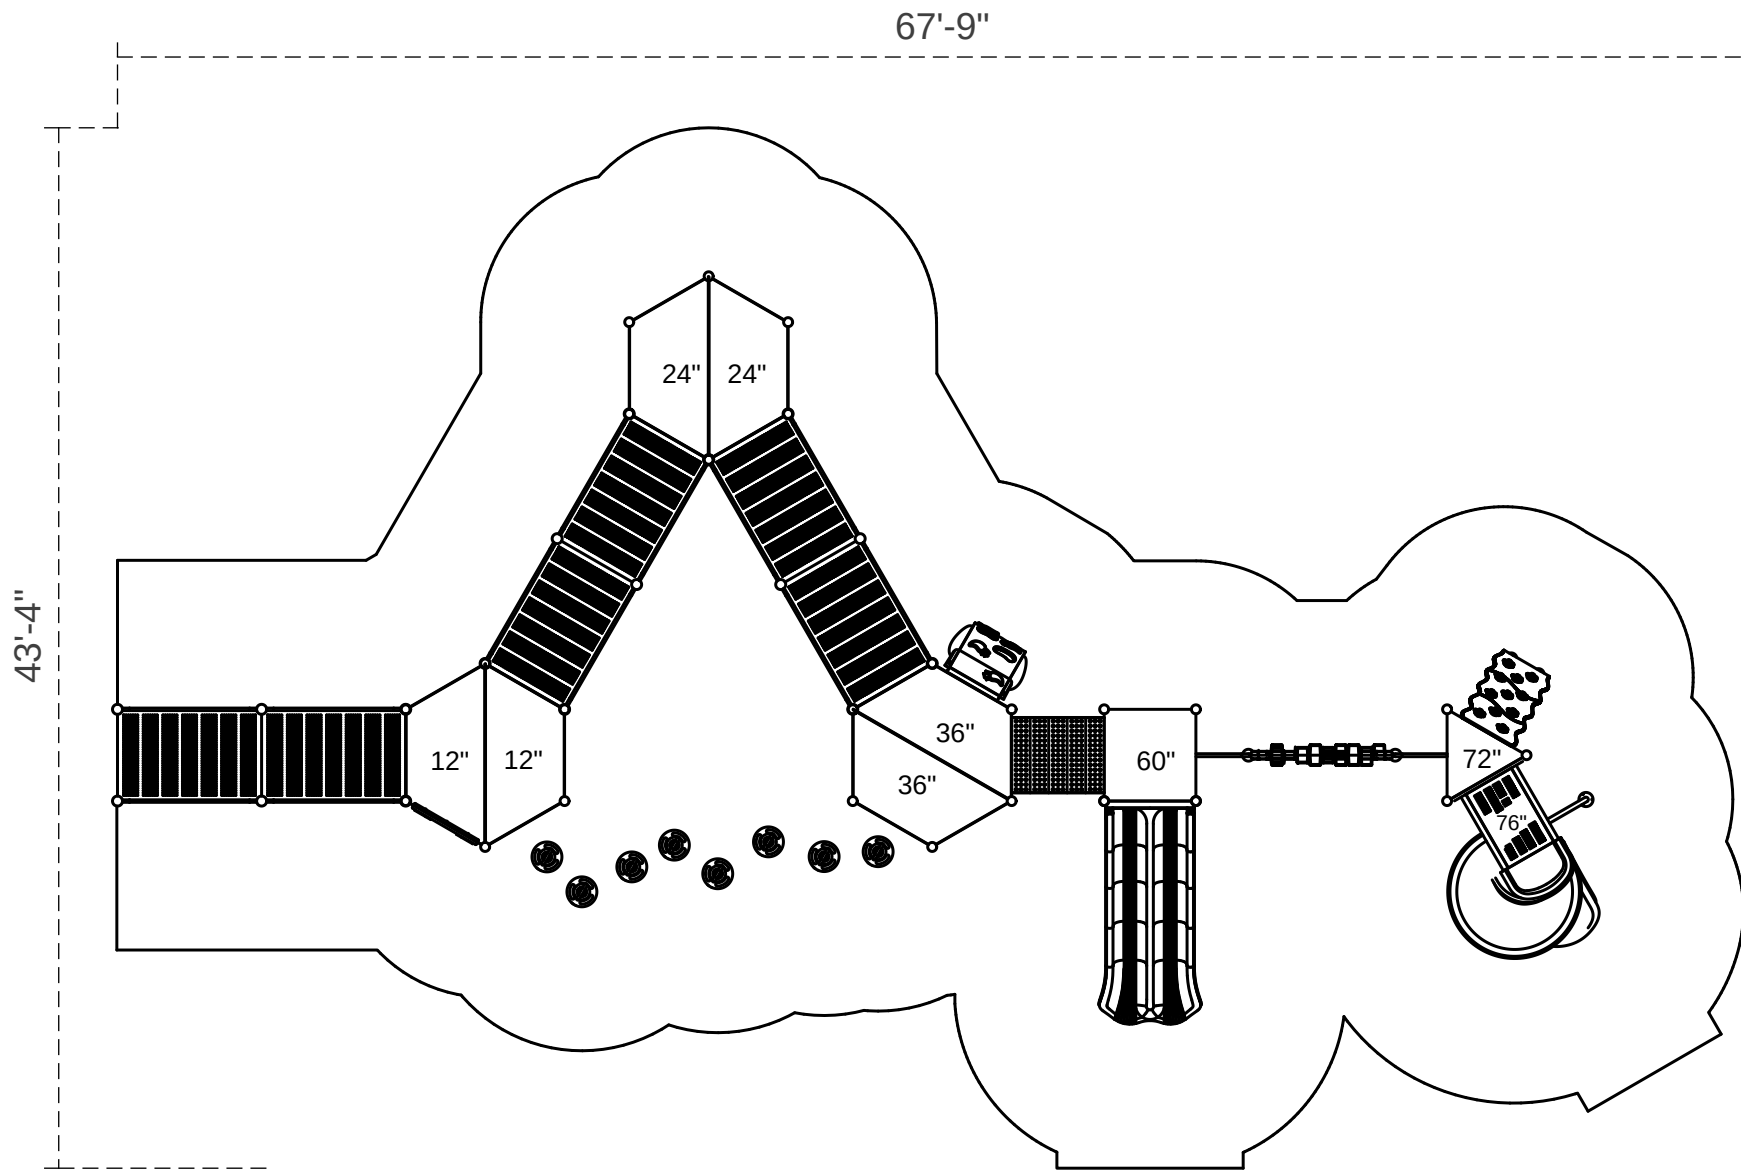

Caprock Canyons

Footprint: 31'-4" x 55'-9"
Use Zone: 43'-4" x 67'-9"

SKU: PFA006