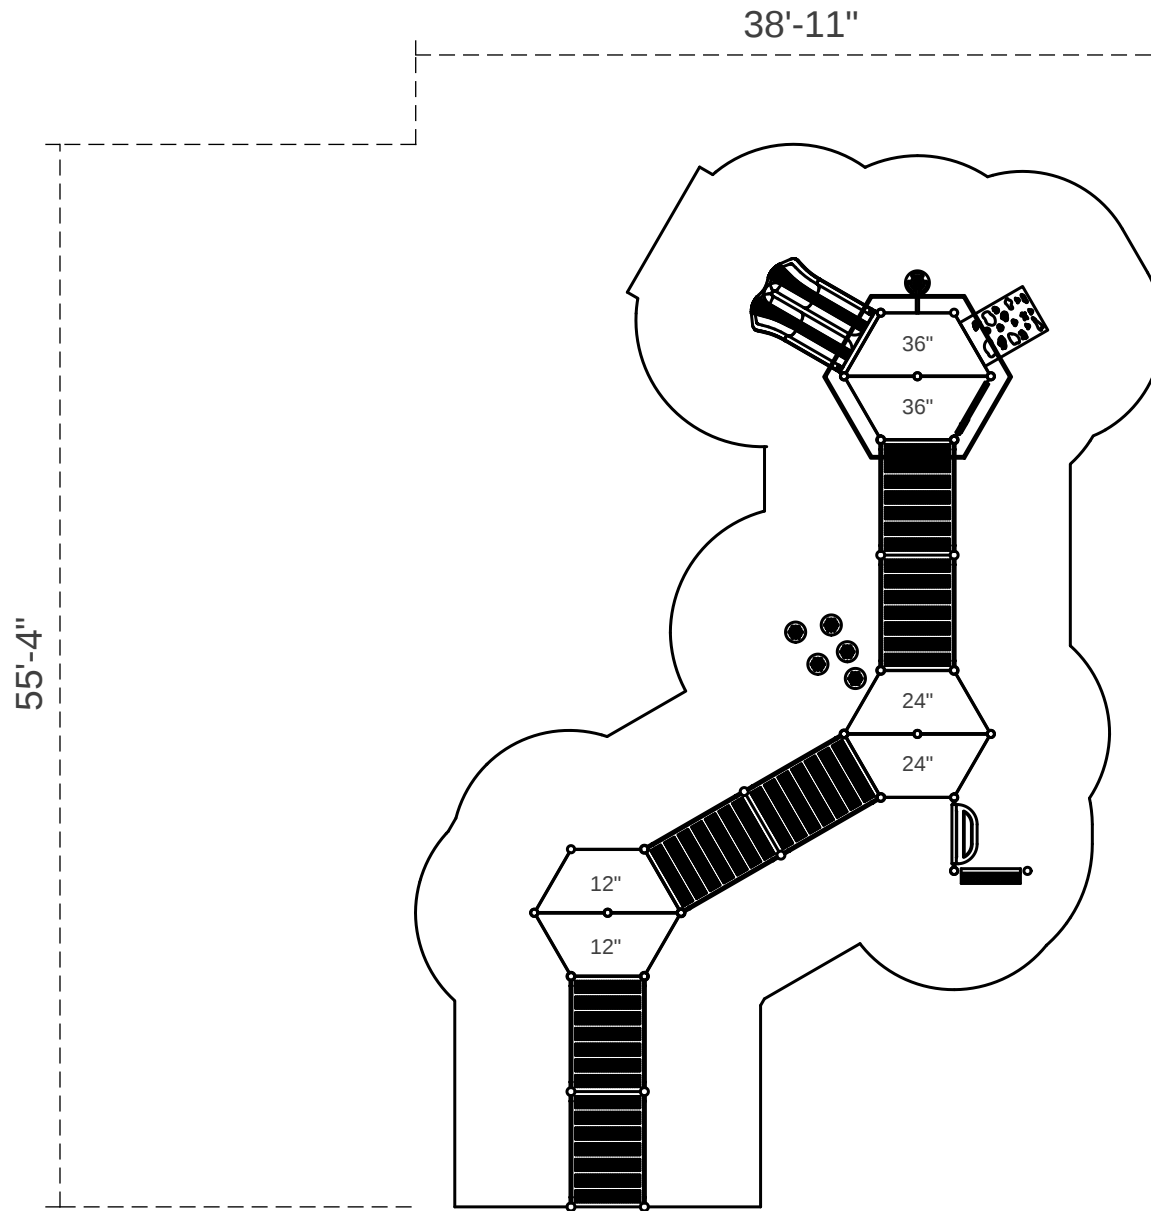

High Sierra

Footprint: 43'-4" x 26'-11"
Use Zone: 55'-4" x 38'-11"

SKU: PFA007