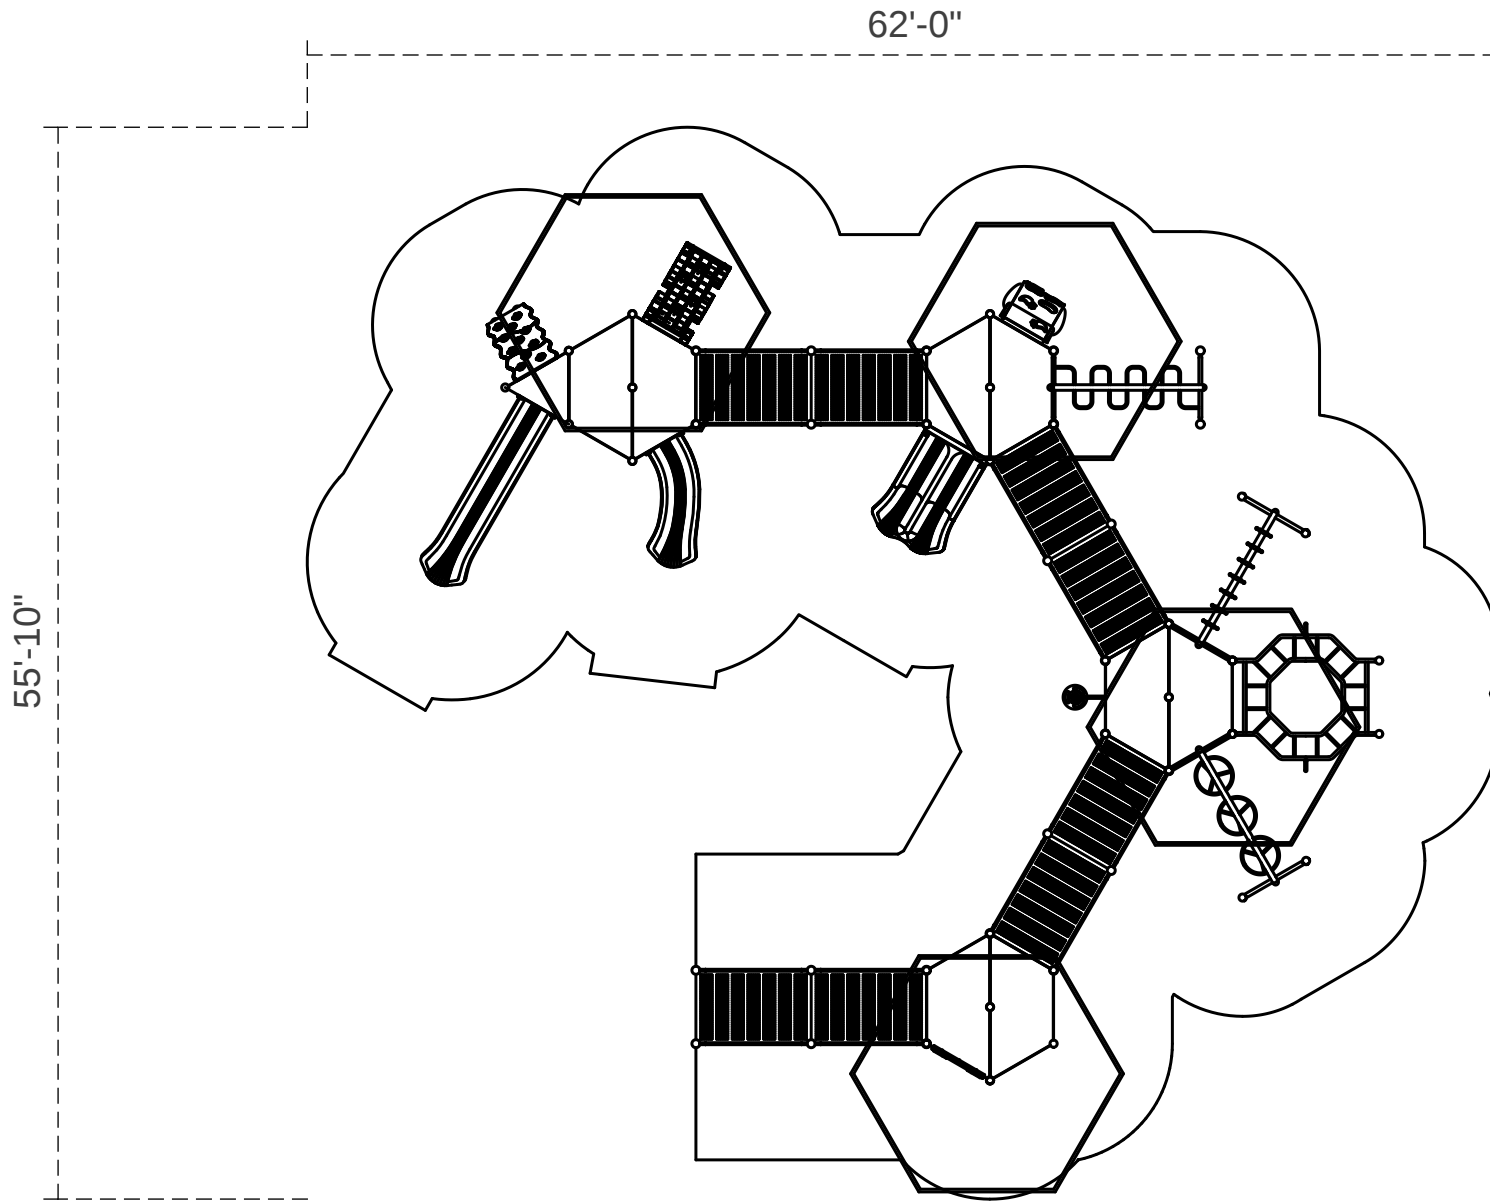

# Turkey Trail

**Footprint:** 43'-10" x 50'  
**Use Zone:** 55'-10" x 62'

**SKU:** PFA008