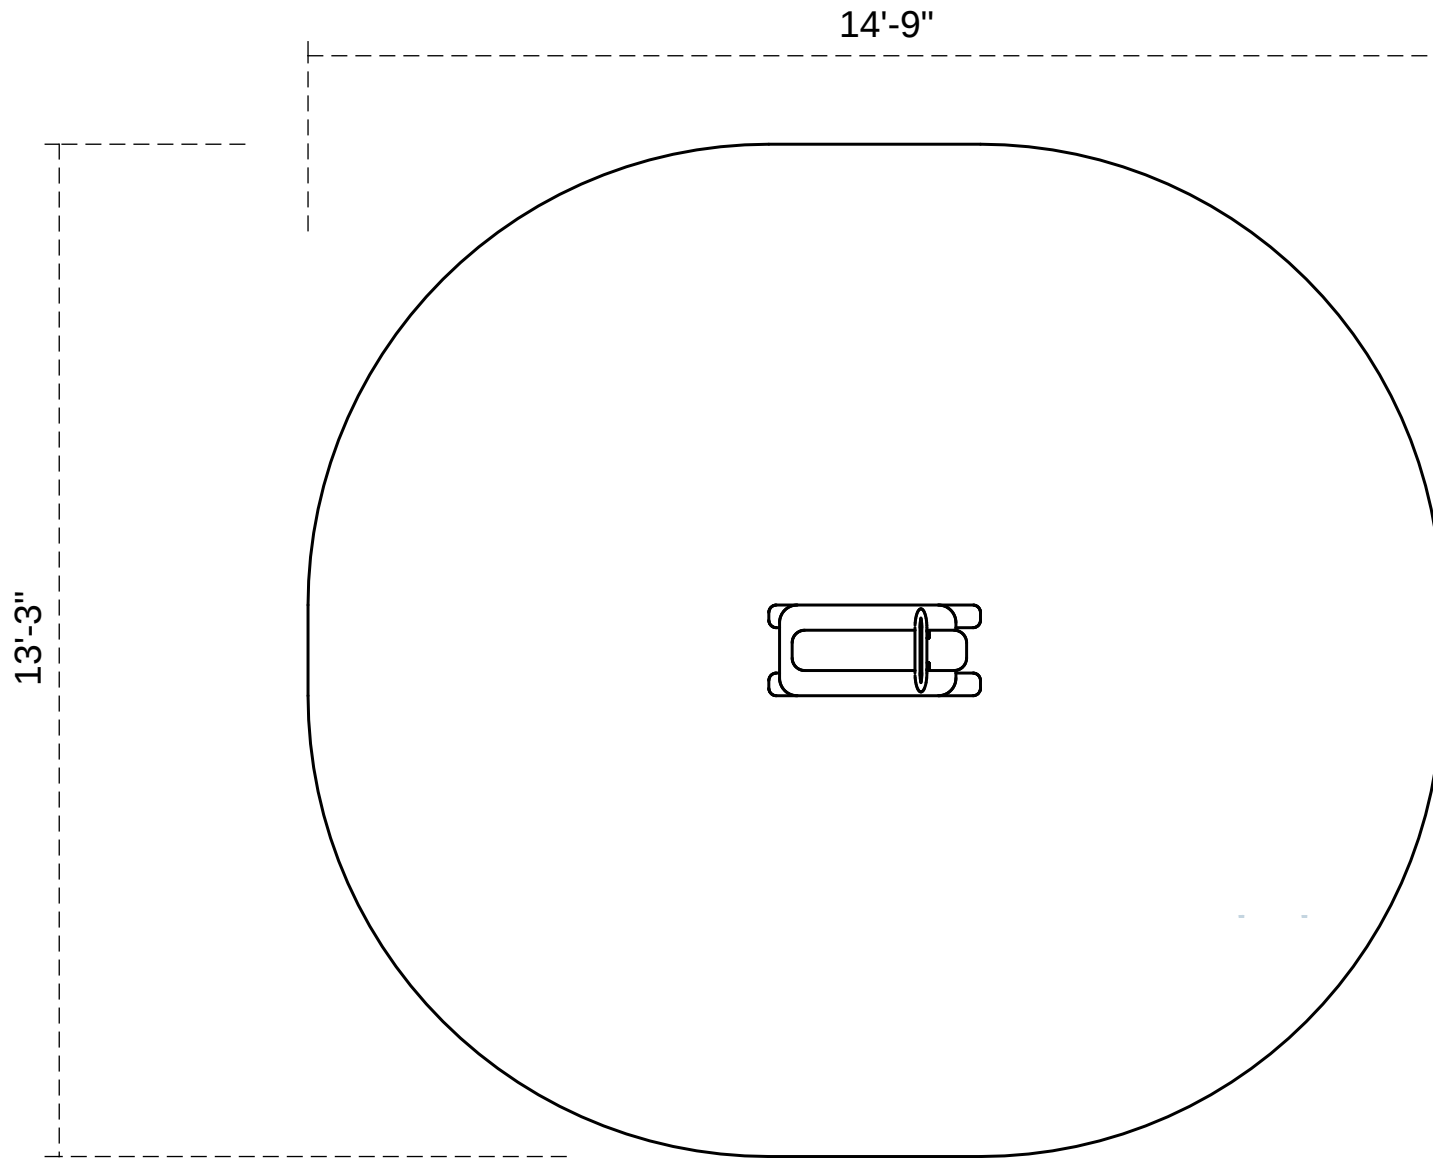

Tommy Truck

Footprint: 1'-3" x 2'-9"
Use Zone: 13'-3" x 14'-9"

SKU: PFB003