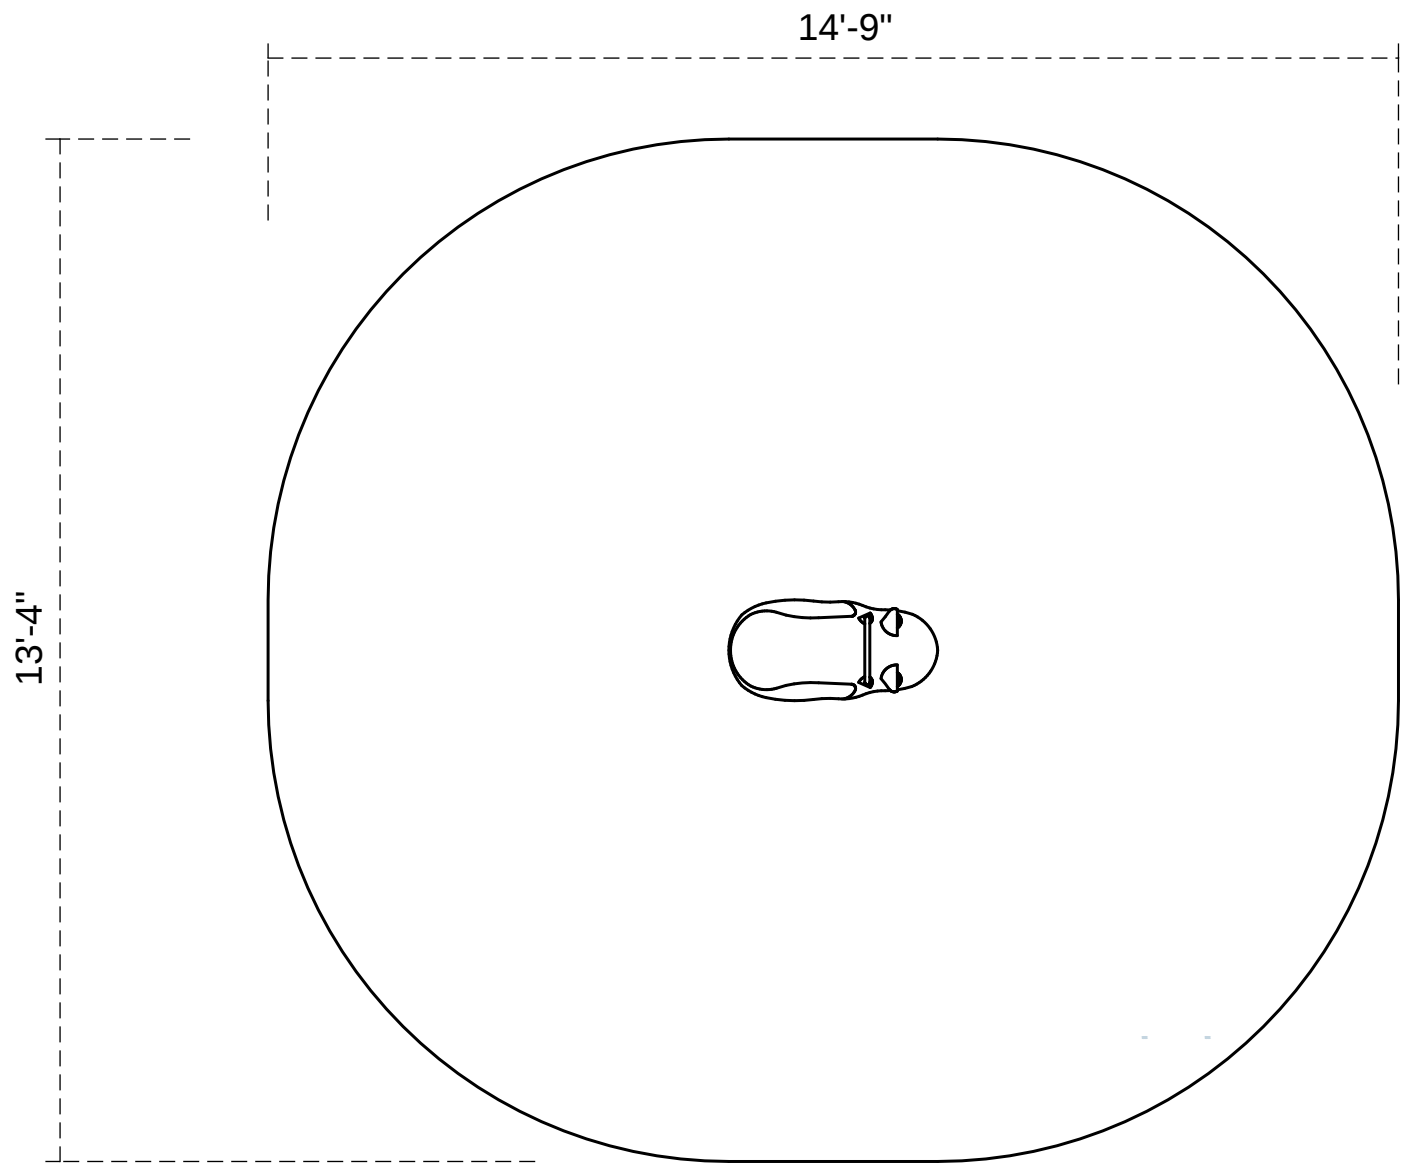

Filbert Frog

Footprint: 1'-4" x 2'-9"
Use Zone: 13'-4" x 14'-9"

SKU: PFB004

Created On: January 19, 2018

The information provided on this sheet is subject to change without notice.