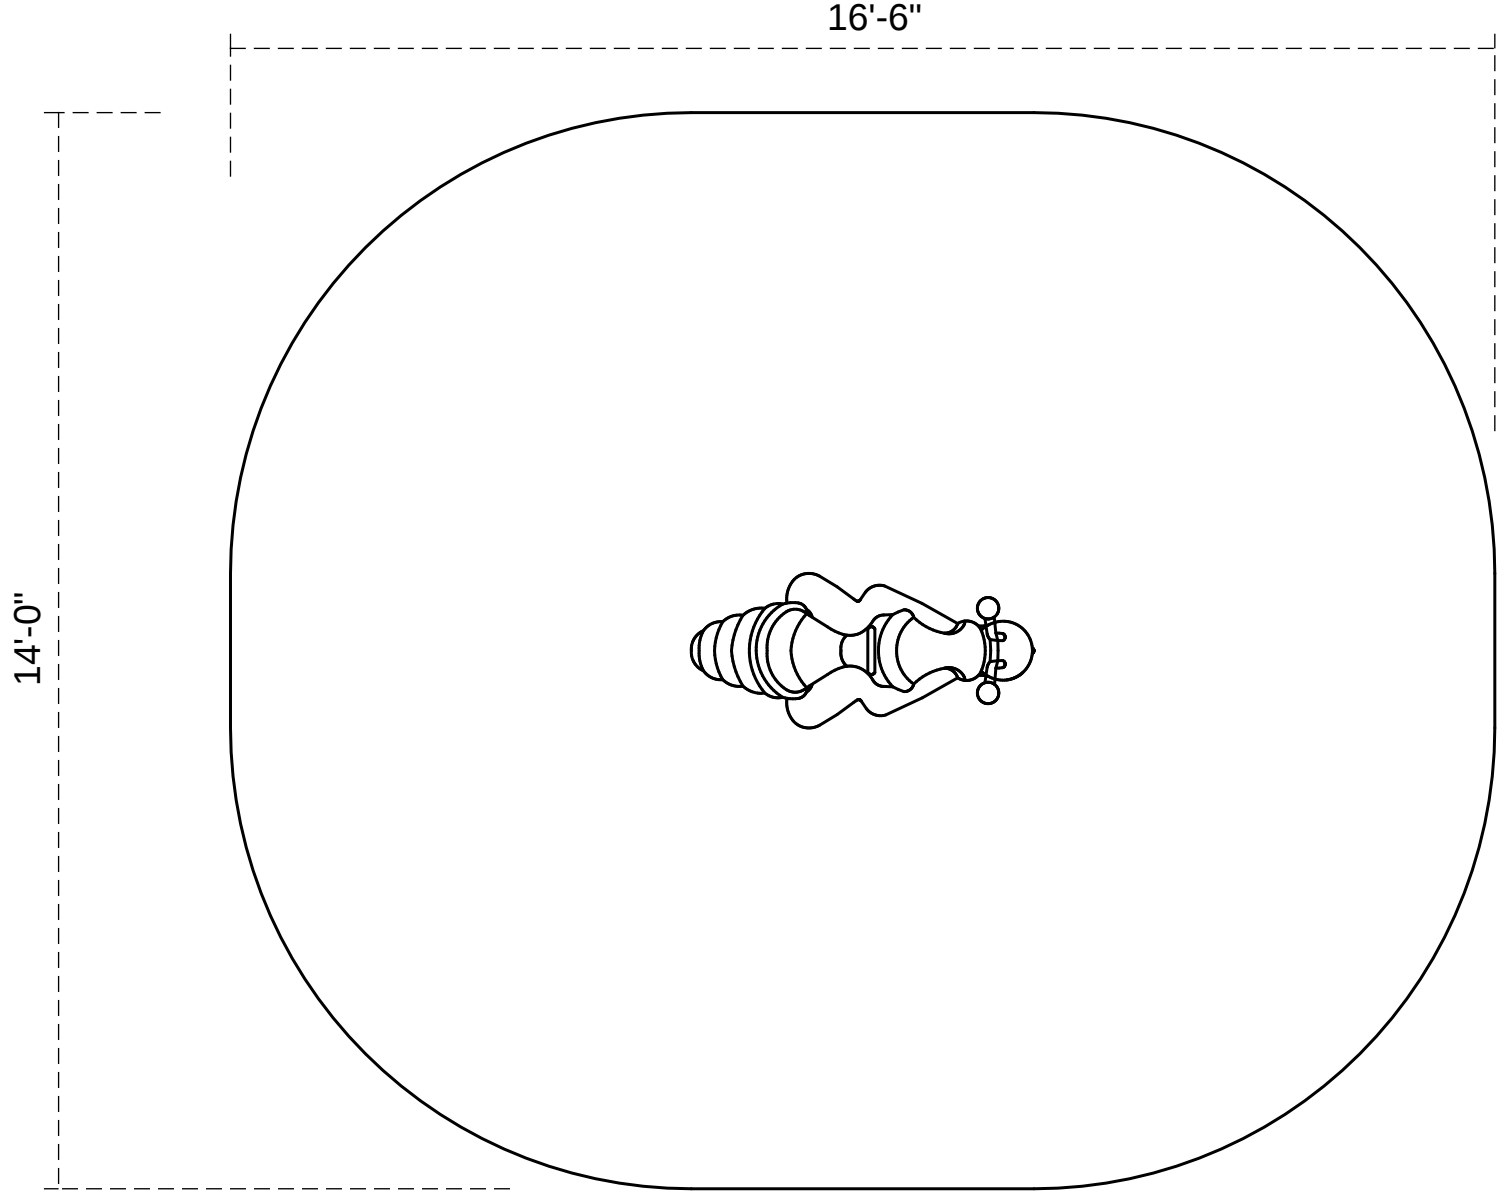

Bumbling Betsy

Footprint: 2'-0" x 4'-6"
Use Zone: 14'-0" x 16'-6"

SKU: PFB005