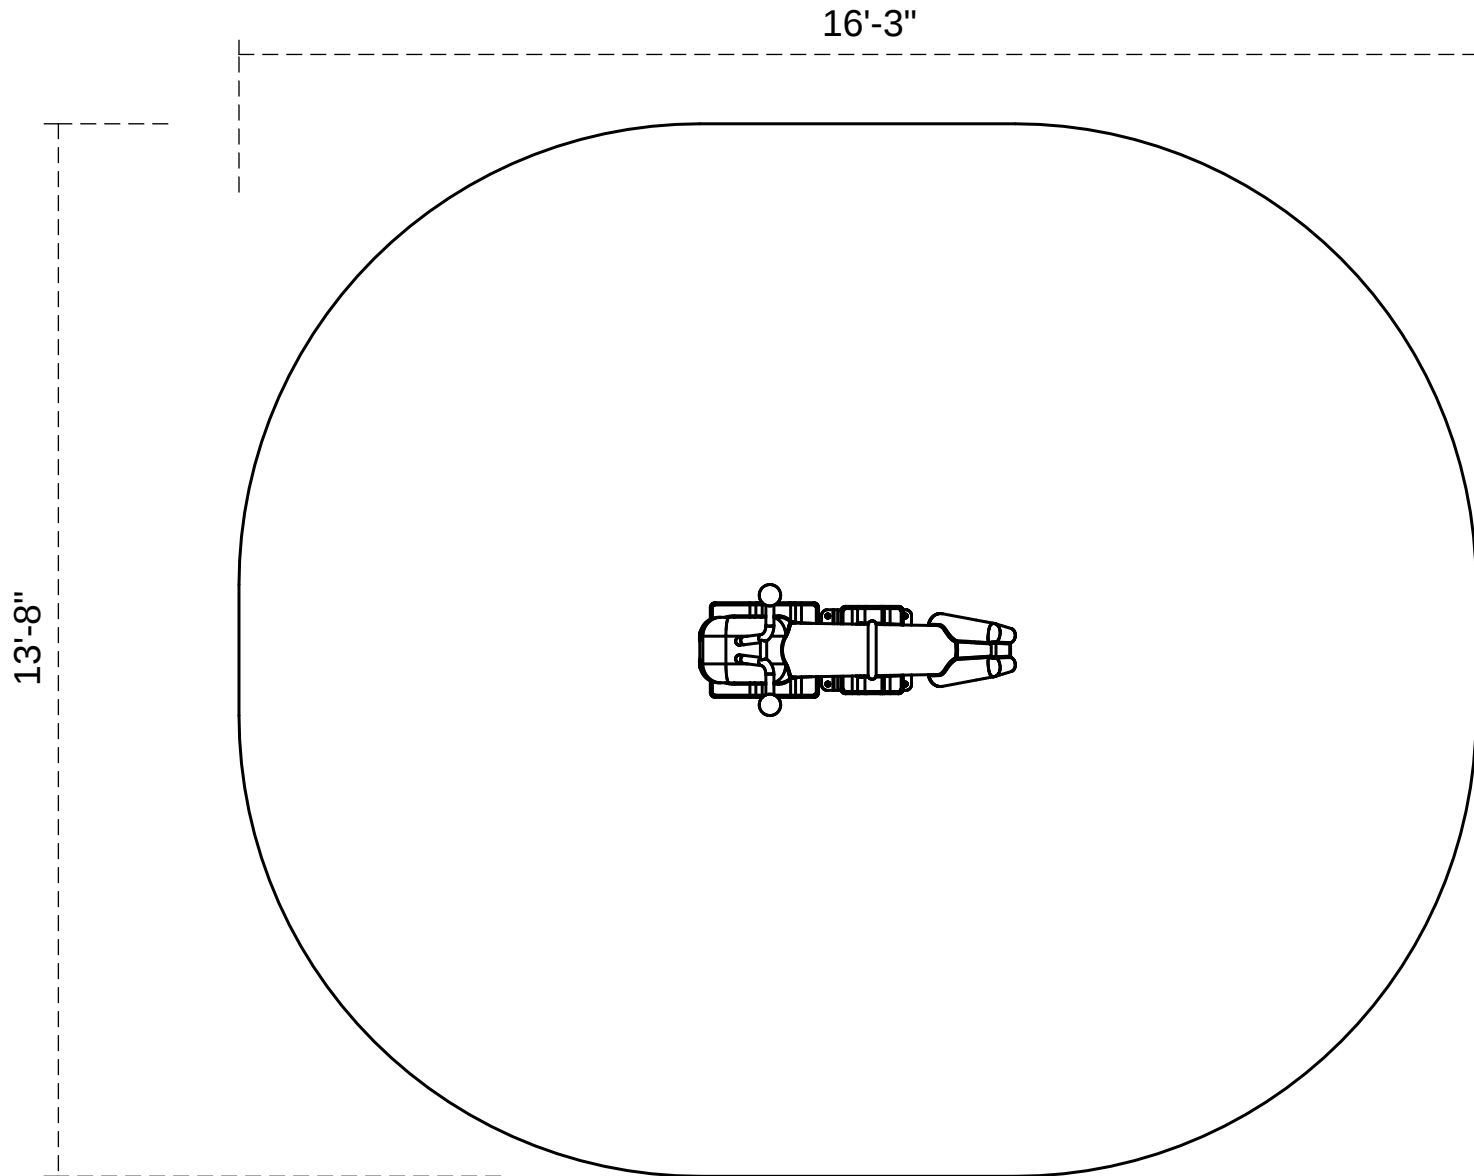

Harry Hopper

Footprint: 1'-8" x 4'-3"
Use Zone: 13'-8" x 16'-3"

SKU: PFB006