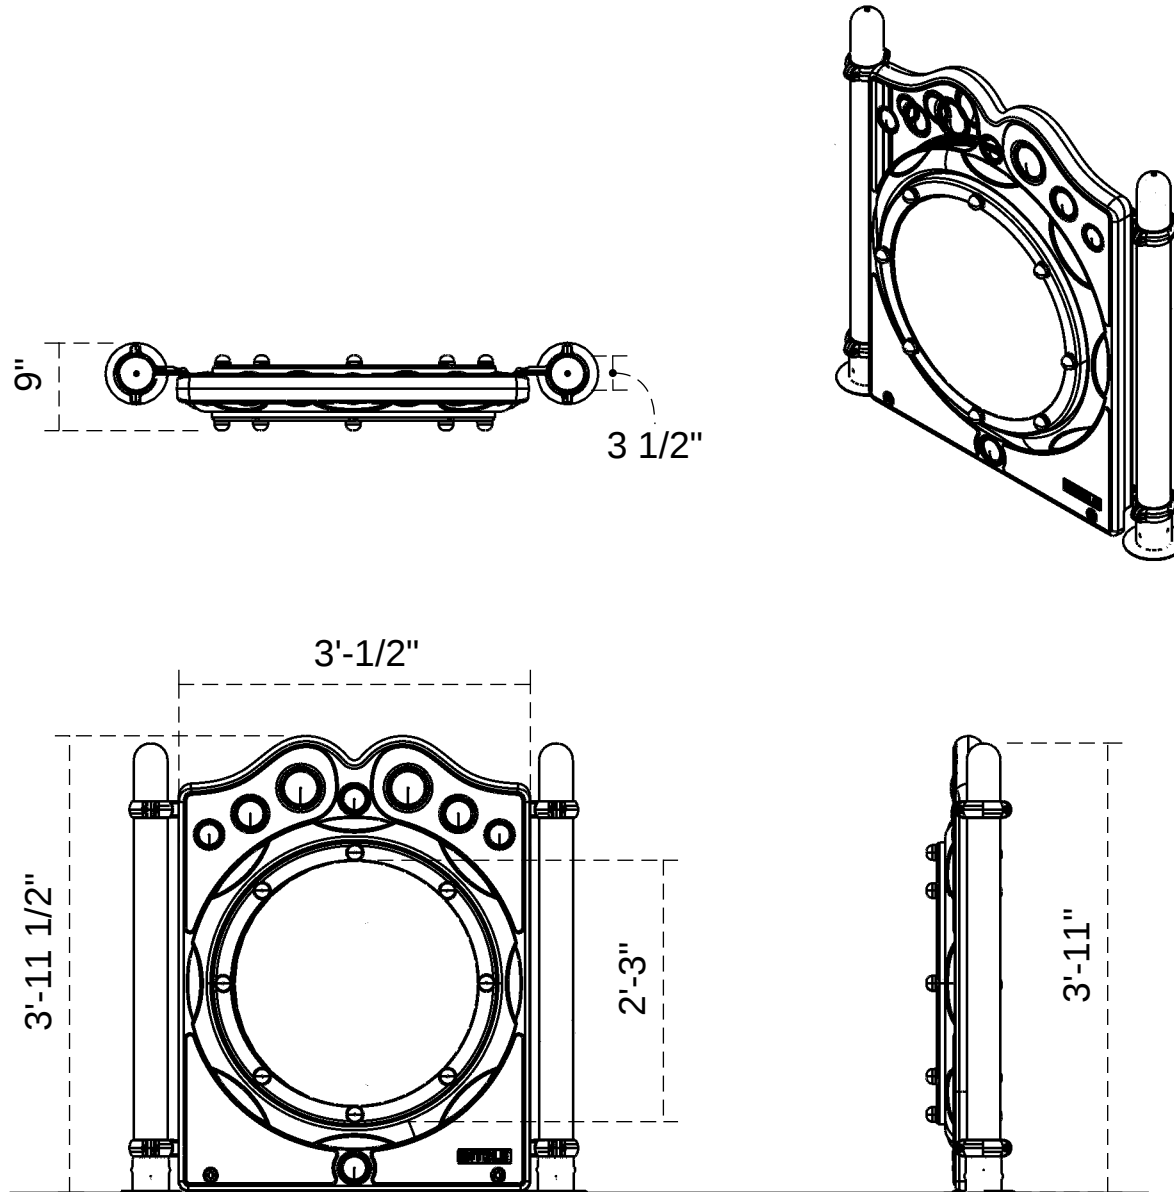

PFS007 - Plinko Panel with Posts Spec Sheet

SCALE: 3/5" - 1'-0" (1:20)