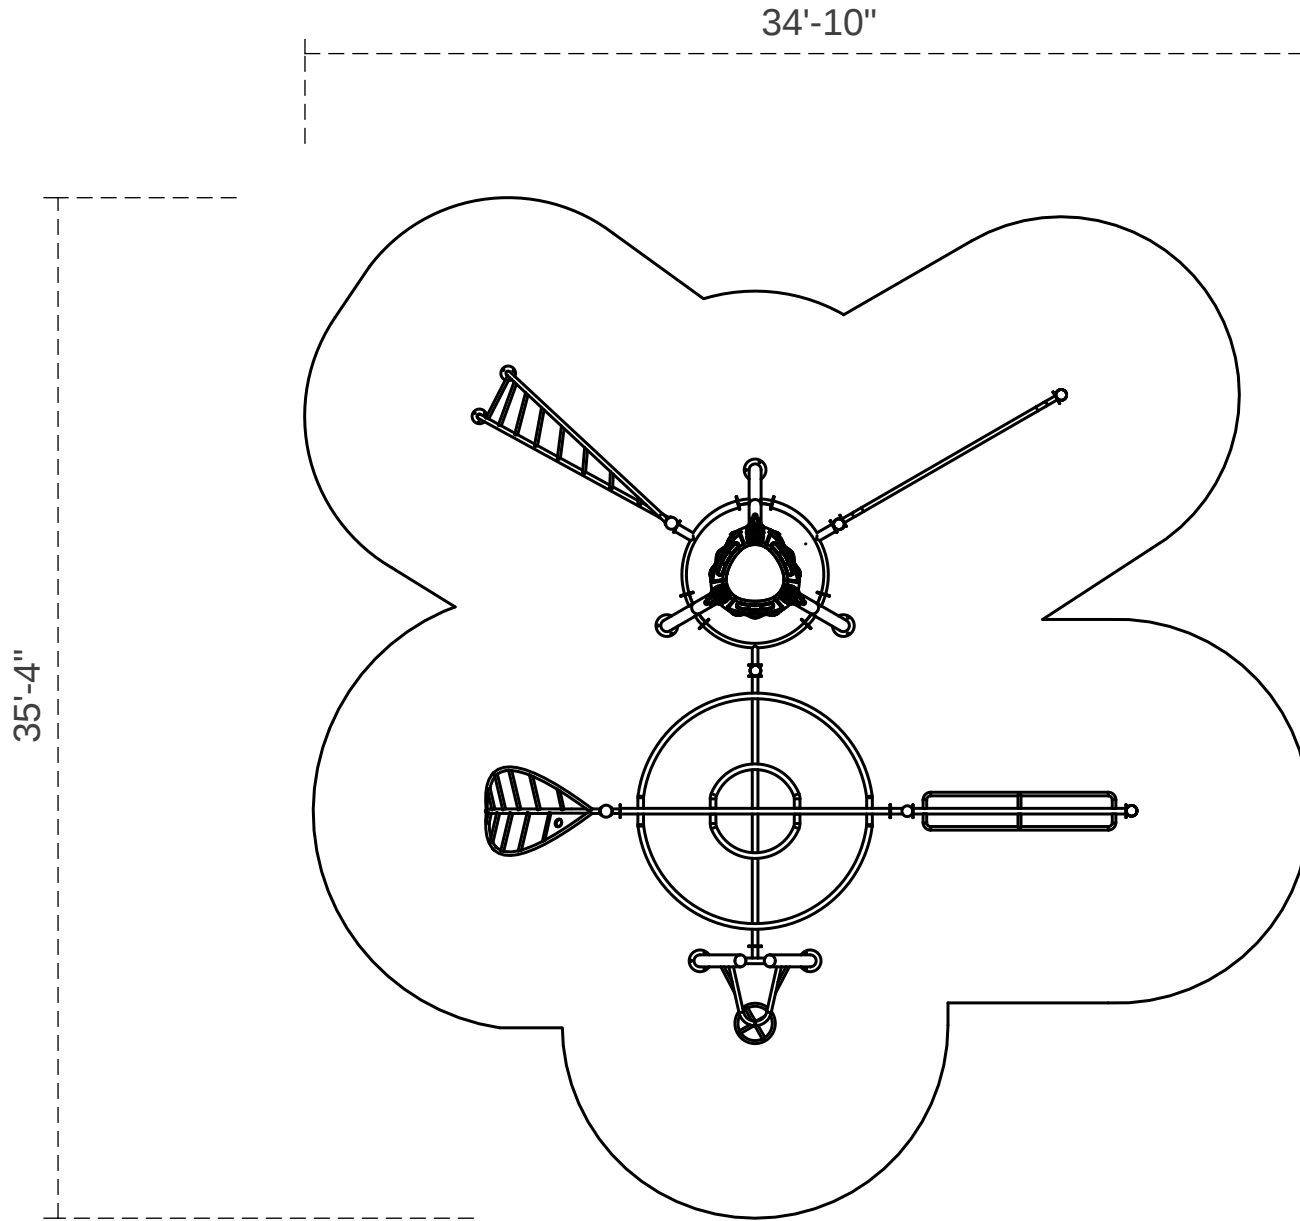

Gunnison Gorge

Footprint: 23'-4" x 22'-10"
Use Zone: 35'-4" x 34'-10"

SKU: PGP018