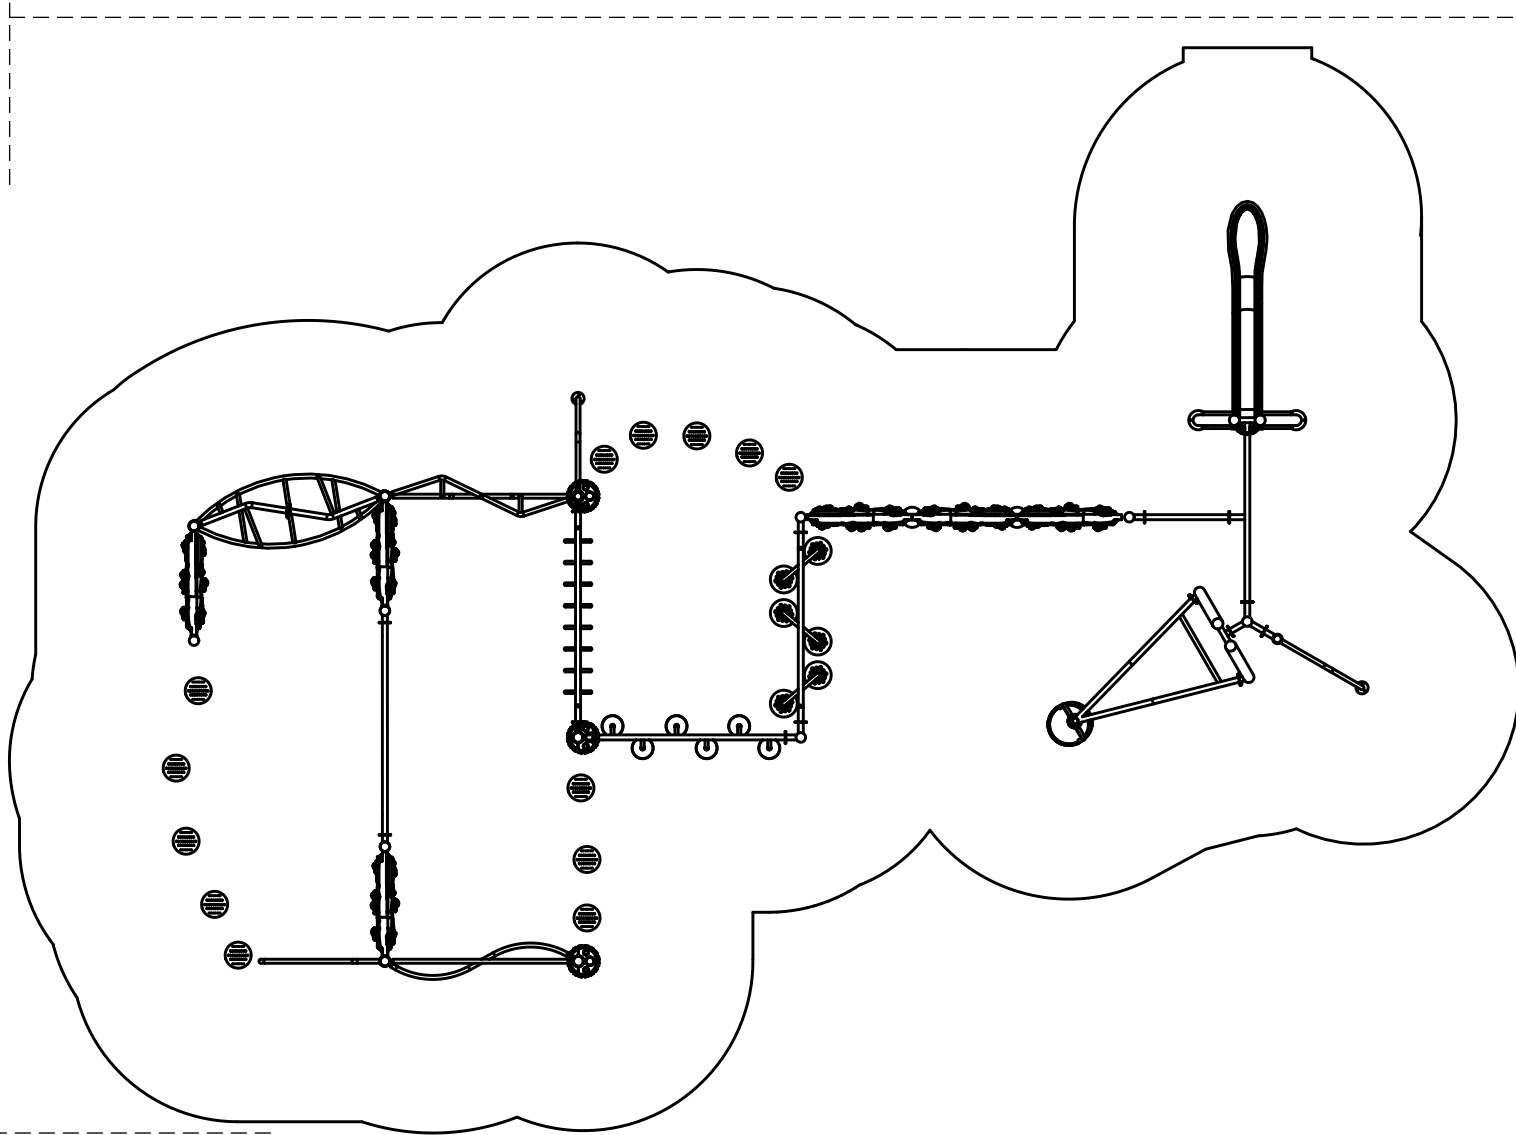

# Cedar Slope

58'-11"

42'-5"

**Footprint:** 30'-5" x 46'-11"  
**Use Zone:** 42'-5" x 58'-11"

**SKU:** PGP023