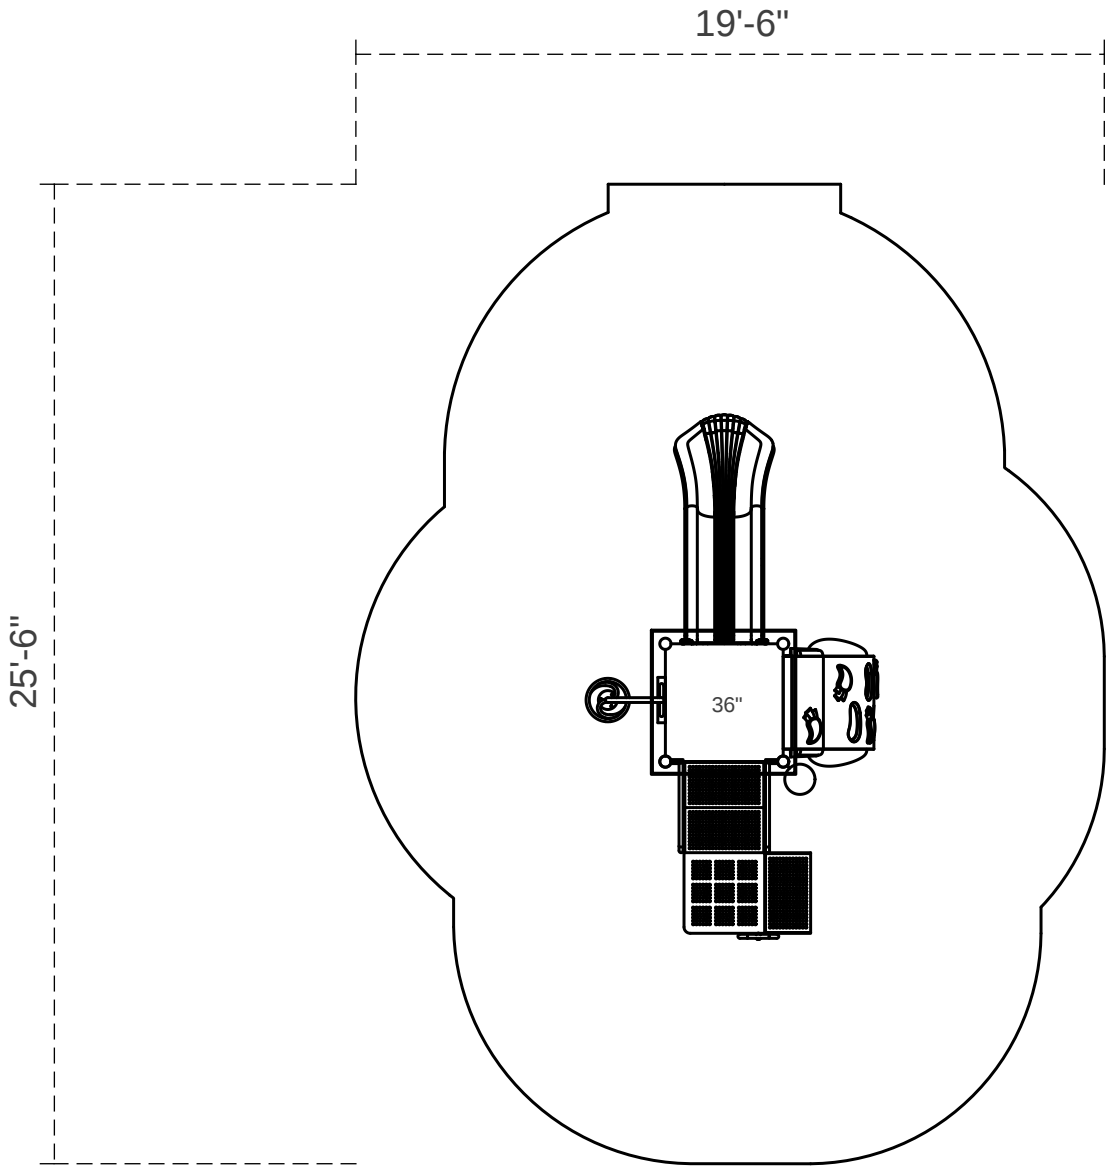

Port Liberty

Footprint: 13'-6" x 7'-6"
Use Zone: 25'-6" x 19'-6"

SKU: PKP001