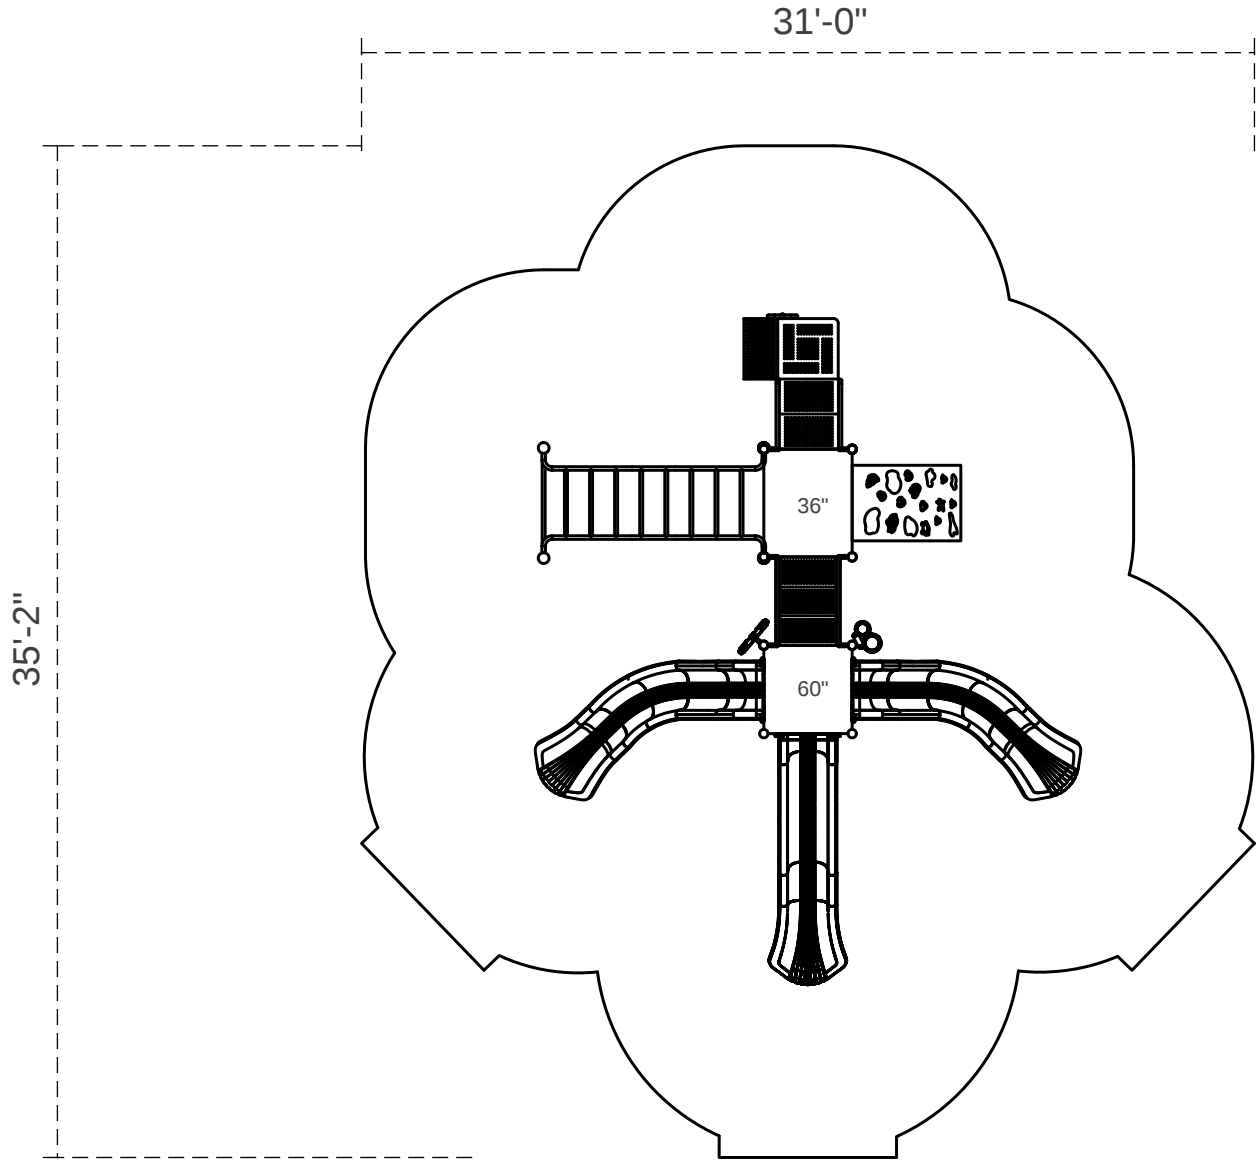

Montauk Downs

Footprint: 23'-2" x 19'
Use Zone: 35'-2" x 31'

SKU:PKP008

Created On: October 19, 2022

The information provided on this sheet is subject to change without notice.